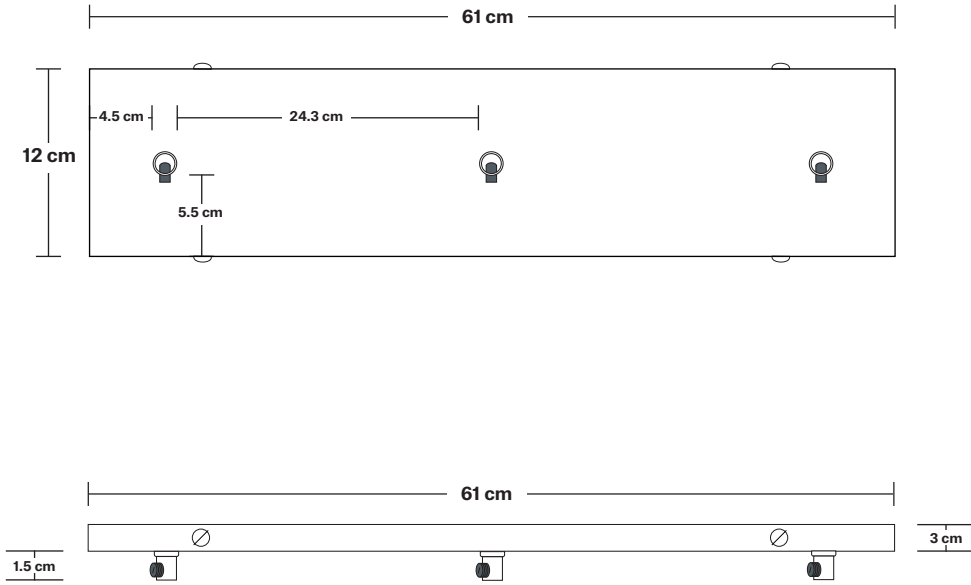

Shade Diameter: 17 cm / 6.7"

Shade Height (no holder): 16 cm / 6.3"

Holder Diameter: 6 cm / 2.4"

Holder Height: 11 cm / 4.3"

Ceiling Rose Width: 12 cm / 4.7"

Ceiling Rose Depth: 61 cm / 24"

Ceiling Rose Height: 3 cm / 1.8"

Rectangular Ceiling Rose - 3 Outlet - Pewter

SPECIFICATIONS	INFORMATION	DIMENSIONS
<p>We meet all UK and EU lighting and safety regulations.</p>	<p>Product Code: RE-CR30-P</p>	<p>H: 3 cm x W: 12 cm x D: 61 cm</p>
<p>Our products are hand finished to ensure an authentic vintage look and therefore they may vary slightly from those shown in the images.</p>	<p>Finishes: Pewter.</p>	<p>Ceiling Rose Width: 12 cm / 4.7"</p>
<p>Weight: 1.25 kg</p>	<p>Ready to be installed, installation required.</p>	<p>Ceiling Rose Depth: 61 cm / 24"</p>
	<p>Wall mount screws not included.</p>	<p>Ceiling Rose Height: 3 cm / 1.8"</p>

Shade Diameter: 17 cm / 6.7"

Shade Height (no holder): 16 cm / 6.3"

Holder Diameter: 6 cm / 2.4"

Holder Height: 11 cm / 4.3"

Ceiling Rose Width: 12 cm / 4.7"

Ceiling Rose Depth: 61 cm / 24"

Ceiling Rose Height: 3 cm / 1.2"

H: 213 cm x **W:** 6 cm x **D:** 6 cm

Holder Diameter: 6 cm / 2.5"

Holder Height: 11 cm / 4.3"

SHADE ONLY

17 cm

4.3 cm

16 cm

7.9 cm