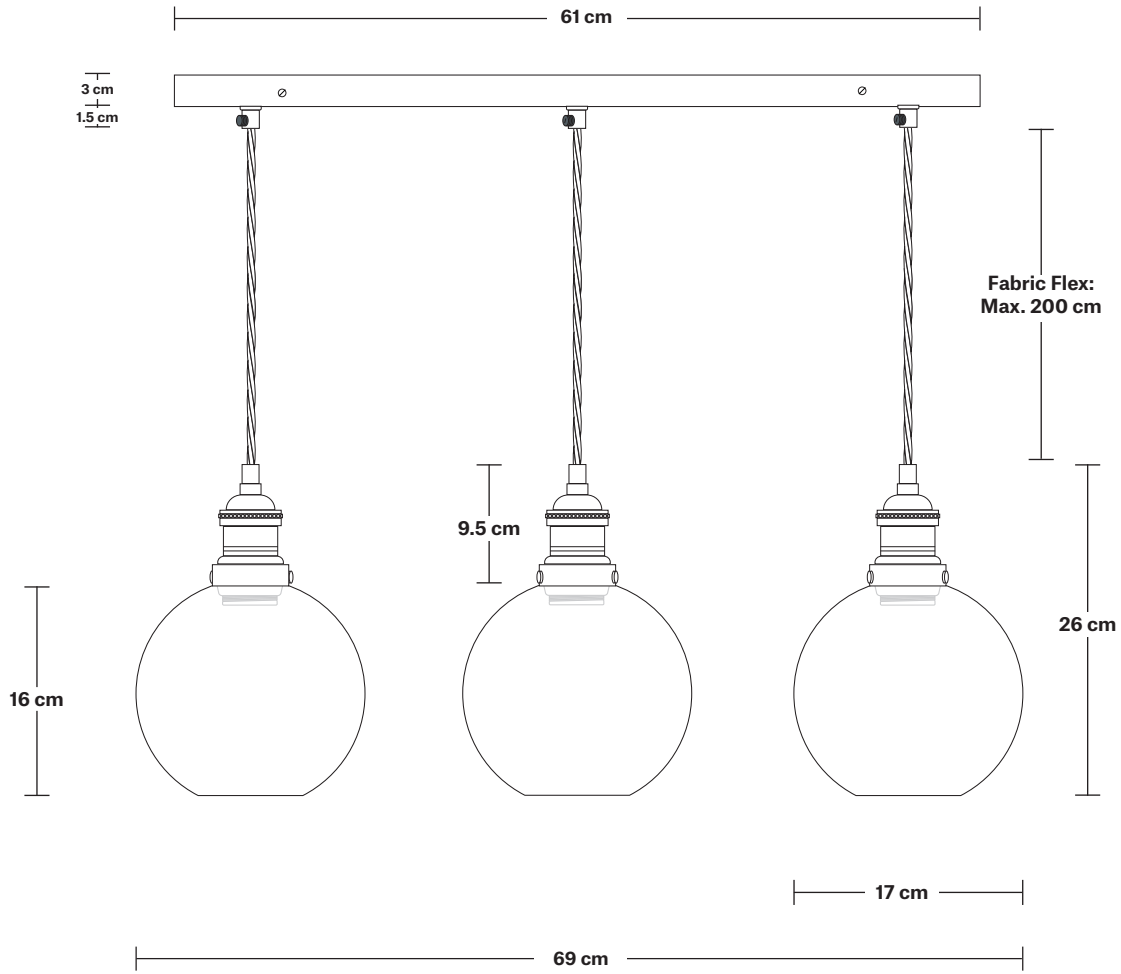

Brooklyn Tinted Glass Globe 3 Wire Cluster Lights - 7 inch

SPECIFICATIONS

We meet all UK and EU lighting and safety regulations.

Our products are hand finished to ensure an authentic vintage look and therefore they may vary slightly from those shown in the images.

Shade Diameter: 17 cm / 6.7"

Shade Height (no holder): 16 cm / 6.3"

Holder Diameter: 6 cm / 2.4"

Holder Height: 11 cm / 4.3"

Ceiling Rose Width: 12 cm / 4.7"

Ceiling Rose Depth: 61 cm / 24"

Ceiling Rose Height: 3 cm / 1.8"

Rectangular Ceiling Rose - 3 Outlet - Pewter

SPECIFICATIONS	INFORMATION	DIMENSIONS
<p>We meet all UK and EU lighting and safety regulations.</p>	<p>Product Code: RE-CR30-P</p>	<p>H: 3 cm x W: 12 cm x D: 61 cm</p>
<p>Our products are hand finished to ensure an authentic vintage look and therefore they may vary slightly from those shown in the images.</p>	<p>Finishes: Pewter.</p>	<p>Ceiling Rose Width: 12 cm / 4.7"</p>
<p>Weight: 1.25 kg</p>	<p>Ready to be installed, installation required.</p>	<p>Ceiling Rose Depth: 61 cm / 24"</p>
	<p>Wall mount screws not included.</p>	<p>Ceiling Rose Height: 3 cm / 1.8"</p>

Brooklyn Tinted Glass Globe 3 Wire Oval Cluster Lights - 7 inch

SPECIFICATIONS

We meet all UK and EU lighting and safety regulations.

Our products are hand finished to ensure an authentic vintage look and therefore they may vary slightly from those shown in the images.