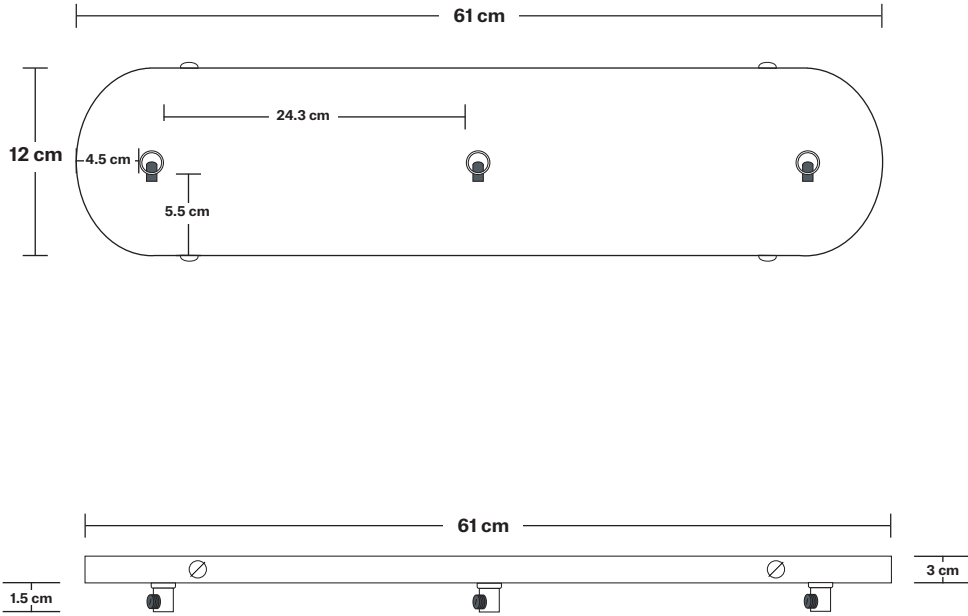

Shade Diameter: 17 cm / 6.7"

Shade Height (no holder): 16 cm / 6.3"

Holder Diameter: 6 cm / 2.4"

Holder Height: 11 cm / 4.3"

Ceiling Rose Width: 12 cm / 4.7"

Ceiling Rose Depth: 61 cm / 24"

Ceiling Rose Height: 3 cm / 1.8"

Rectangular Ceiling Rose - 3 Outlet - Pewter

SPECIFICATIONS	INFORMATION	DIMENSIONS
<p>We meet all UK and EU lighting and safety regulations.</p>	<p>Product Code: RE-CR30-P</p>	<p>H: 3 cm x W: 12 cm x D: 61 cm</p>
<p>Our products are hand finished to ensure an authentic vintage look and therefore they may vary slightly from those shown in the images.</p>	<p>Finishes: Pewter.</p>	<p>Ceiling Rose Width: 12 cm / 4.7"</p>
<p>Weight: 1.25 kg</p>	<p>Ready to be installed, installation required.</p>	<p>Ceiling Rose Depth: 61 cm / 24"</p>
	<p>Wall mount screws not included.</p>	<p>Ceiling Rose Height: 3 cm / 1.8"</p>

Shade Diameter: 17 cm / 6.7"

Shade Height (no holder): 16 cm / 6.3"

Holder Diameter: 6 cm / 2.4"

Holder Height: 11 cm / 4.3"

Ceiling Rose Width: 12 cm / 4.7"

Ceiling Rose Depth: 61 cm / 24"

Ceiling Rose Height: 3 cm / 1.2"

Ceiling Rose Width: 12 cm / 4.7"

Ceiling Rose Depth: 61 cm / 24"

Ceiling Rose Height: 3 cm / 1.2"

Brooklyn Cord Set ES E27 Bulb Holder - Fabric Flex - 2m - Without Ceiling Rose

SPECIFICATIONS

We meet all UK and EU lighting and safety regulations.