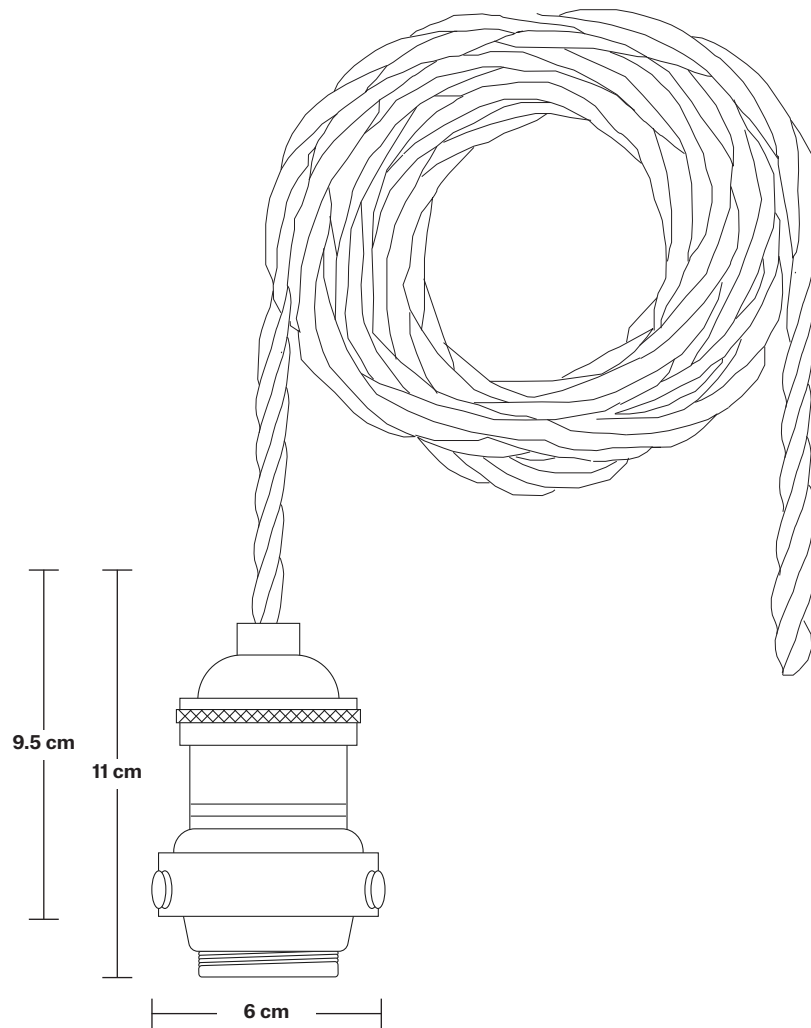

Rectangular Ceiling Rose - 3 Outlet - Pewter

SPECIFICATIONS	INFORMATION	DIMENSIONS
<p>We meet all UK and EU lighting and safety regulations.</p>	<p>Product Code: RE-CR30-P</p>	<p>H: 3 cm x W: 12 cm x D: 61 cm</p>
<p>Our products are hand finished to ensure an authentic vintage look and therefore they may vary slightly from those shown in the images.</p>	<p>Finishes: Pewter.</p>	<p>Ceiling Rose Width: 12 cm / 4.7"</p>
<p>Weight: 1.25 kg</p>	<p>Ready to be installed, installation required.</p>	<p>Ceiling Rose Depth: 61 cm / 24"</p>
	<p>Wall mount screws not included.</p>	<p>Ceiling Rose Height: 3 cm / 1.8"</p>

Shade Diameter: 17 cm / 6.7"

Shade Height (no holder): 16 cm / 6.3"

Holder Diameter: 6 cm / 2.4"

Holder Height: 11 cm / 4.3"

Ceiling Rose Width: 12 cm / 4.7"

Ceiling Rose Depth: 61 cm / 24"

Ceiling Rose Height: 3 cm / 1.2"

Weight: 1.15 kg

INFORMATION

Product Code: RE-O-CR30-P

Finishes: Pewter.

Ready to be installed, installation required.

Wall mount screws not included.

DIMENSIONS

H: 3 cm x **W:** 12 cm x **D:** 61 cm

Ceiling Rose Width: 12 cm / 4.7"

Ceiling Rose Depth: 61 cm / 24"

Ceiling Rose Height: 3 cm / 1.2"

Brooklyn Cord Set ES E27 Bulb Holder - Fabric Flex - 2m - Without Ceiling Rose

SPECIFICATIONS

We meet all UK and EU lighting and safety regulations.