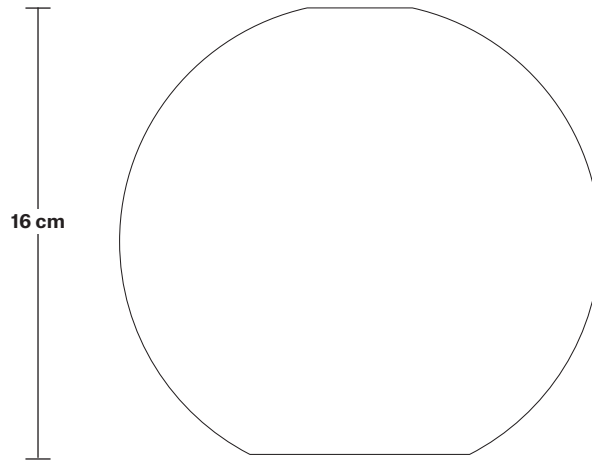

Shade Diameter: 17 cm / 6.7"

Shade Height (no holder): 16 cm / 6.3"

Holder Diameter: 6 cm / 2.4"

Holder Height: 11 cm / 4.3"

Ceiling Rose Width: 12 cm / 4.7"

Ceiling Rose Depth: 61 cm / 24"

Ceiling Rose Height: 3 cm / 1.8"

Shade Diameter: 17 cm / 6.7"

Shade Height (no holder): 16 cm / 6.3"

Holder Diameter: 6 cm / 2.4"

Holder Height: 11 cm / 4.3"

Ceiling Rose Width: 12 cm / 4.7"

Ceiling Rose Depth: 61 cm / 24"

Ceiling Rose Height: 3 cm / 1.2"

Ceiling Rose Width: 12 cm / 4.7"

Ceiling Rose Depth: 61 cm / 24"

Ceiling Rose Height: 3 cm / 1.2"

Brooklyn Cord Set ES E27 Bulb Holder - Fabric Flex - 2m - Without Ceiling Rose

SPECIFICATIONS

We meet all UK and EU lighting and safety regulations.

H: 213 cm x **W:** 6 cm x **D:** 6 cm

Holder Diameter: 6 cm / 2.5"

Holder Height: 11 cm / 4.3"

SHADE ONLY

17 cm

4.3 cm

16 cm

7.9 cm