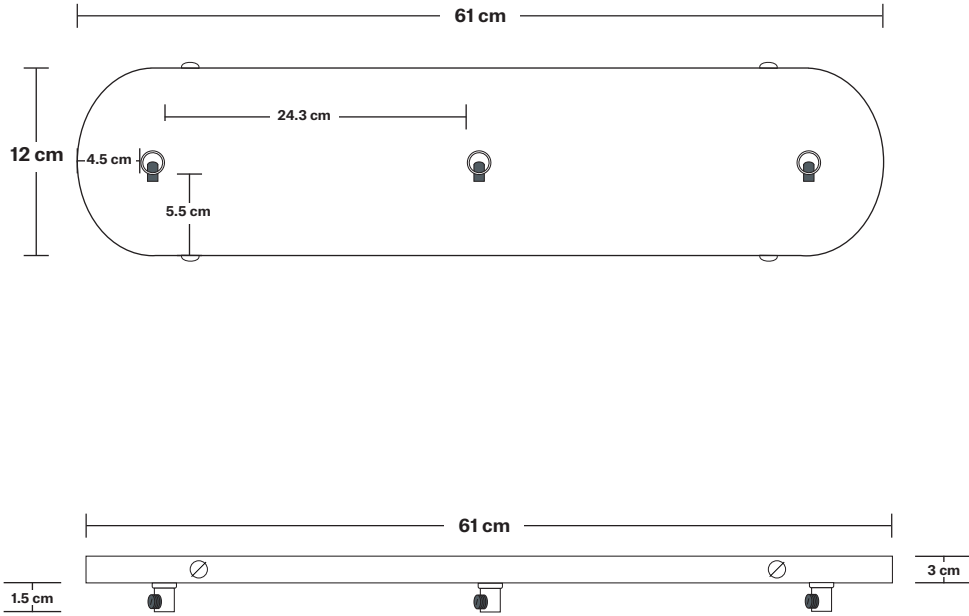

Rectangular Oval Ceiling Rose - 3 Outlet - Pewter

SPECIFICATIONS	INFORMATION	DIMENSIONS
We meet all UK and EU lighting and safety regulations.	Product Code: RE-O-CR30-P	H: 3 cm x W: 12 cm x D: 61 cm
Our products are hand finished to ensure an authentic vintage look and therefore they may vary slightly from those shown in the images.	Finishes: Pewter.	Ceiling Rose Width: 12 cm / 4.7"
Weight: 1.15 kg	Ready to be installed, installation required.	Ceiling Rose Depth: 61 cm / 24"
	Wall mount screws not included.	Ceiling Rose Height: 3 cm / 1.2"