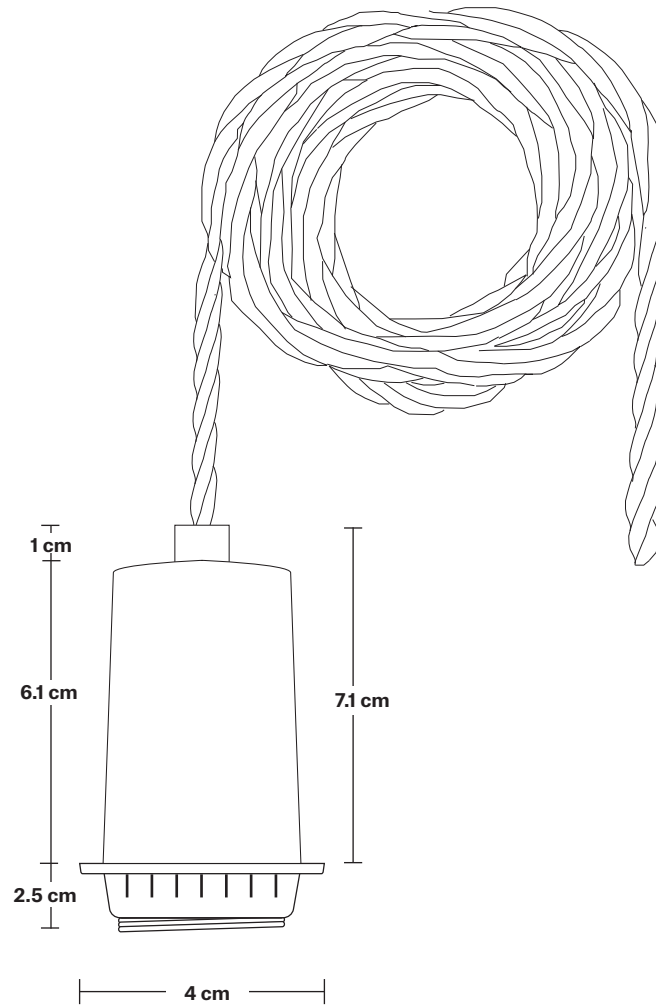

### DIMENSIONS

**H:** 229 cm x **W:** 69 cm x **D:** 17 cm

**Shade Diameter:** 17 cm / 6.7"

**Shade Height:** 16 cm / 6.3"

**Holder Diameter:** 4 cm / 1.6"

**Holder Height:** 8 cm / 3.1"

**Ceiling Rose Width:** 12 cm / 4.7"

**Ceiling Rose Depth:** 61 cm / 24"

**Ceiling Rose Height:** 3 cm / 1.8"

INDUSTVILLE

## Rectangular Oval Ceiling Rose - 3 Outlet - Pewter

SPECIFICATIONS	INFORMATION	DIMENSIONS
<p>We meet all UK and EU lighting and safety regulations.</p>	<p><b>Product Code:</b> RE-O-CR30-P</p>	<p><b>H:</b> 3 cm x <b>W:</b> 12 cm x <b>D:</b> 61 cm</p>
<p>Our products are hand finished to ensure an authentic vintage look and therefore they may vary slightly from those shown in the images.</p>	<p><b>Finishes:</b> Pewter.</p>	<p><b>Ceiling Rose Width:</b> 12 cm / 4.7"</p>
<p><b>Weight:</b> 1.15 kg</p>	<p>Ready to be installed, installation required.</p>	<p><b>Ceiling Rose Depth:</b> 61 cm / 24"</p>
	<p>Wall mount screws not included.</p>	<p><b>Ceiling Rose Height:</b> 3 cm / 1.2"</p>

### DIMENSIONS

**H:** 209.6 cm x **W:** 4 cm x **D:** 4 cm

**Holder Diameter:** 4 cm / 1.6"

**Holder Height:** 9.6 cm / 3.8"