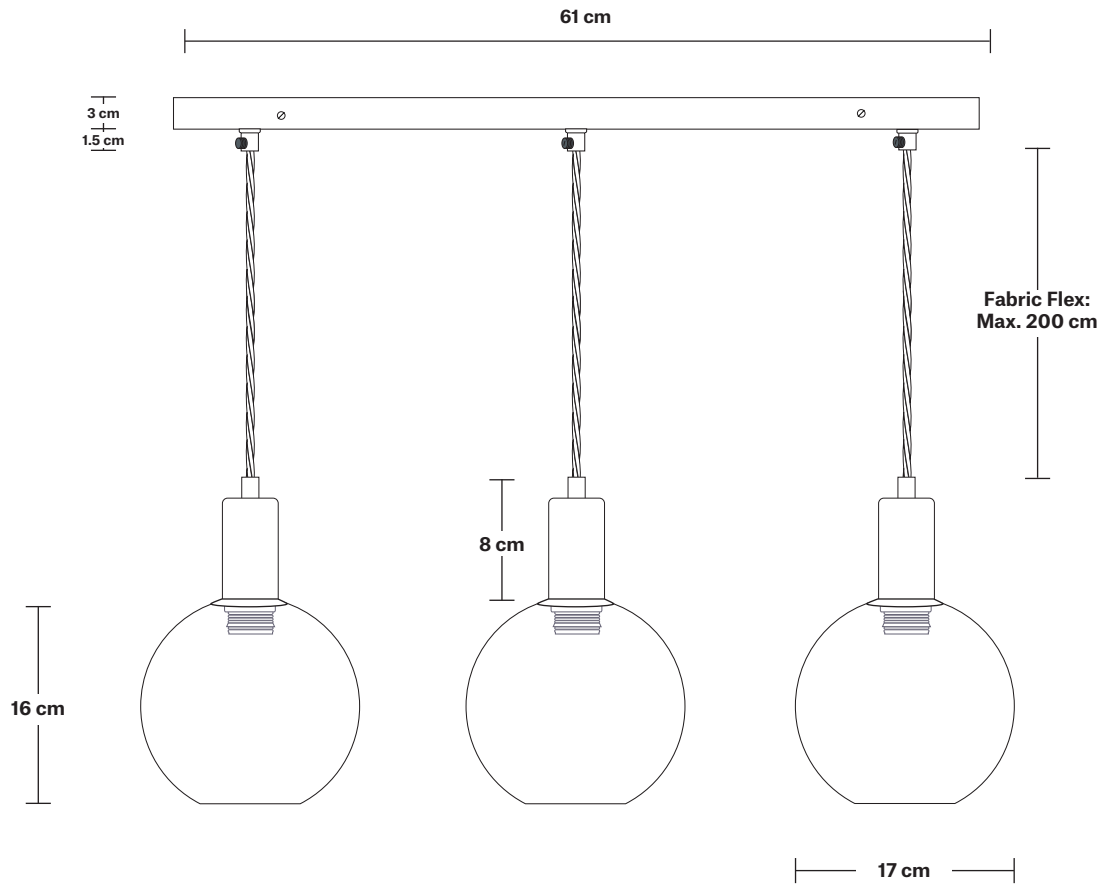

### DIMENSIONS

**H:** 229 cm x **W:** 69 cm x **D:** 17 cm

**Shade Diameter:** 17 cm / 6.7"

**Shade Height:** 16 cm / 6.3"

**Holder Diameter:** 4 cm / 1.6"

**Holder Height:** 8 cm / 3.1"

**Ceiling Rose Width:** 12 cm / 4.7"

**Ceiling Rose Depth:** 61 cm / 24"

**Ceiling Rose Height:** 3 cm / 1.8"

INDUSTVILLE

# Rectangular Ceiling Rose - 3 Outlet - Pewter

SPECIFICATIONS	INFORMATION	DIMENSIONS
<p>We meet all UK and EU lighting and safety regulations.</p>	<p><b>Product Code:</b> RE-CR30-P</p>	<p><b>H:</b> 3 cm x <b>W:</b> 12 cm x <b>D:</b> 61 cm</p>
<p>Our products are hand finished to ensure an authentic vintage look and therefore they may vary slightly from those shown in the images.</p>	<p><b>Finishes:</b> Pewter.</p>	<p><b>Ceiling Rose Width:</b> 12 cm / 4.7"</p>
<p><b>Weight:</b> 1.25 kg</p>	<p>Ready to be installed, installation required.</p>	<p><b>Ceiling Rose Depth:</b> 61 cm / 24"</p>
	<p>Wall mount screws not included.</p>	<p><b>Ceiling Rose Height:</b> 3 cm / 1.8"</p>