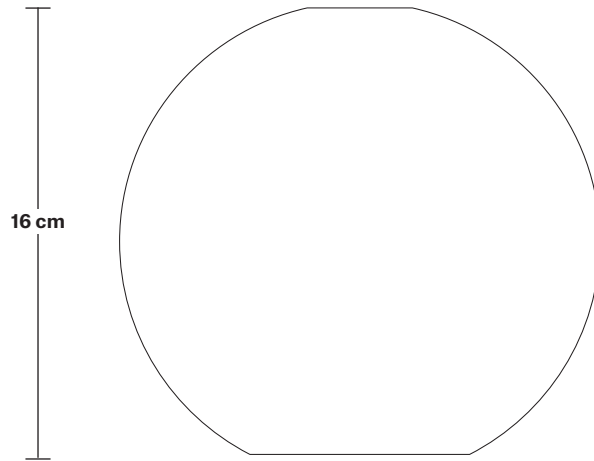

Chelsea Tinted Glass Globe 3 Wire Oval Cluster Lights - 7 inch

SPECIFICATIONS	INFORMATION	DIMENSIONS
<p>We meet all UK and EU lighting and safety regulations.</p>	<p>Product Code: CH-TGL-GL7-3WOCL</p>	<p>H: 225 cm x W: 69 cm x D: 17 cm</p>
<p>Our products are hand finished to ensure an authentic vintage look and therefore they may vary slightly from those shown in the images.</p>	<p>Finishes: Smoke Grey, Amber.</p>	<p>Shade Diameter: 17 cm / 6.7"</p>
<p>Bulb Required: Standard screw (E27) fitting, max 25W.</p>	<p>Ready to be installed, installation required.</p>	<p>Shade Height: 16 cm / 6.3"</p>
<p>Shade Weight: 0.53 kg</p>	<p>Wall mount screws not included.</p>	<p>Holder Diameter: 9.5 cm / 3.7"</p>
<p>Rose Weight: 1.15 kg</p>	<p>Holders Available: Brass, Pewter.</p>	<p>Holder Height: 6.3 cm / 2.5"</p>
<p>Holder Weight: 0.25 kg</p>	<p>Flex: 2m Black Twisted Fabric Flex.</p>	<p>Ceiling Rose Width: 12 cm / 4.7"</p>
<p>Maximum Weight: 3.5 kg</p>	<p>Ceiling Rose: Pewter.</p>	<p>Ceiling Rose Depth: 61 cm / 24"</p>
		<p>Ceiling Rose Height: 3 cm / 1.2"</p>

Ceiling Rose Width: 12 cm / 4.7"

Ceiling Rose Depth: 61 cm / 24"

Ceiling Rose Height: 3 cm / 1.2"

Chelsea Cord Set ES E27 Bulb Holder - Without Ceiling Rose

SPECIFICATIONS

We meet all UK and EU lighting and safety regulations.

Holder Diameter: 9.5 cm / 3.7"

Holder Height: 9.3 cm / 3.6"

Holder Width: 9.5 cm / 3.7"

SHADE ONLY

17 cm

4.3 cm

16 cm

7.9 cm