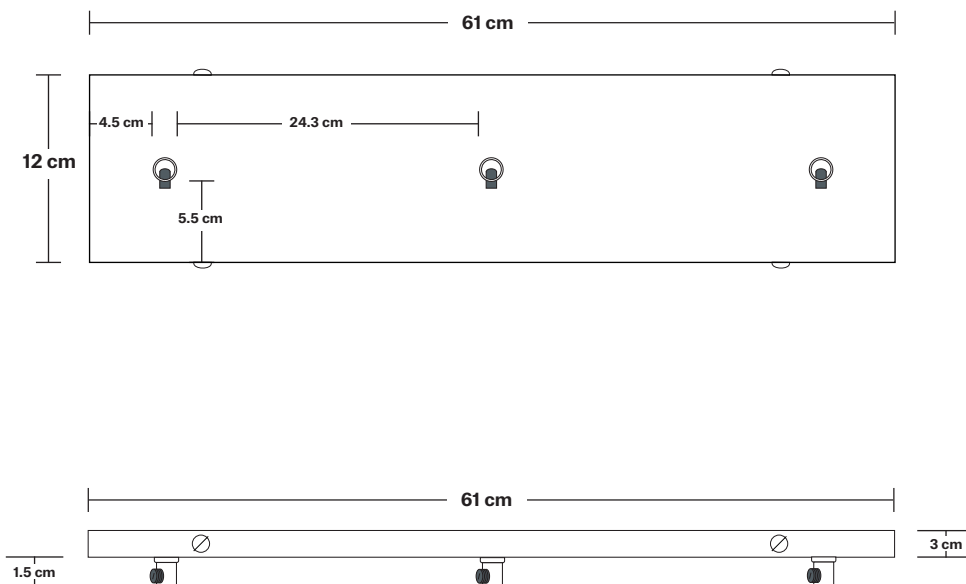

Chelsea Tinted Glass Globe 3 Wire Cluster Lights - 7 inch

SPECIFICATIONS	INFORMATION	DIMENSIONS
<p>We meet all UK and EU lighting and safety regulations.</p>	<p>Product Code: CH-TGL-GL7-3WCL</p>	<p>H: 225 cm x W: 69 cm x D: 17 cm</p>
<p>Our products are hand finished to ensure an authentic vintage look and therefore they may vary slightly from those shown in the images.</p>	<p>Finishes: Smoke Grey, Amber.</p>	<p>Shade Diameter: 17 cm / 6.7"</p>
<p>Bulb Required: Standard screw (E27) fitting, max 25W.</p>	<p>Ready to be installed, installation required.</p>	<p>Shade Height: 16 cm / 6.3"</p>
<p>Shade Weight: 0.53 kg</p>	<p>Wall mount screws not included.</p>	<p>Holder Diameter: 9.5 cm / 3.7"</p>
<p>Rose Weight: 1.25 kg</p>	<p>Holders Available: Brass, Pewter.</p>	<p>Holder Height: 6.3 cm / 2.5"</p>
<p>Holder Weight: 0.25 kg</p>	<p>Flex: 2m Black Twisted Fabric Flex.</p>	<p>Ceiling Rose Width: 12 cm / 4.7"</p>
<p>Maximum Weight: 3.6 kg</p>	<p>Ceiling Rose: Pewter.</p>	<p>Ceiling Rose Depth: 61 cm / 24"</p>
		<p>Ceiling Rose Height: 3 cm / 1.8"</p>

Rectangular Ceiling Rose - 3 Outlet - Pewter

SPECIFICATIONS	INFORMATION	DIMENSIONS
<p>We meet all UK and EU lighting and safety regulations.</p> <p>Our products are hand finished to ensure an authentic vintage look and therefore they may vary slightly from those shown in the images.</p> <p>Weight: 1.25 kg</p>	<p>Product Code: RE-CR30-P</p> <p>Finishes: Pewter.</p> <p>Ready to be installed, installation required.</p> <p>Wall mount screws not included.</p>	<p>H: 3 cm x W: 12 cm x D: 61 cm</p> <p>Ceiling Rose Width: 12 cm / 4.7"</p> <p>Ceiling Rose Depth: 61 cm / 24"</p> <p>Ceiling Rose Height: 3 cm / 1.8"</p>