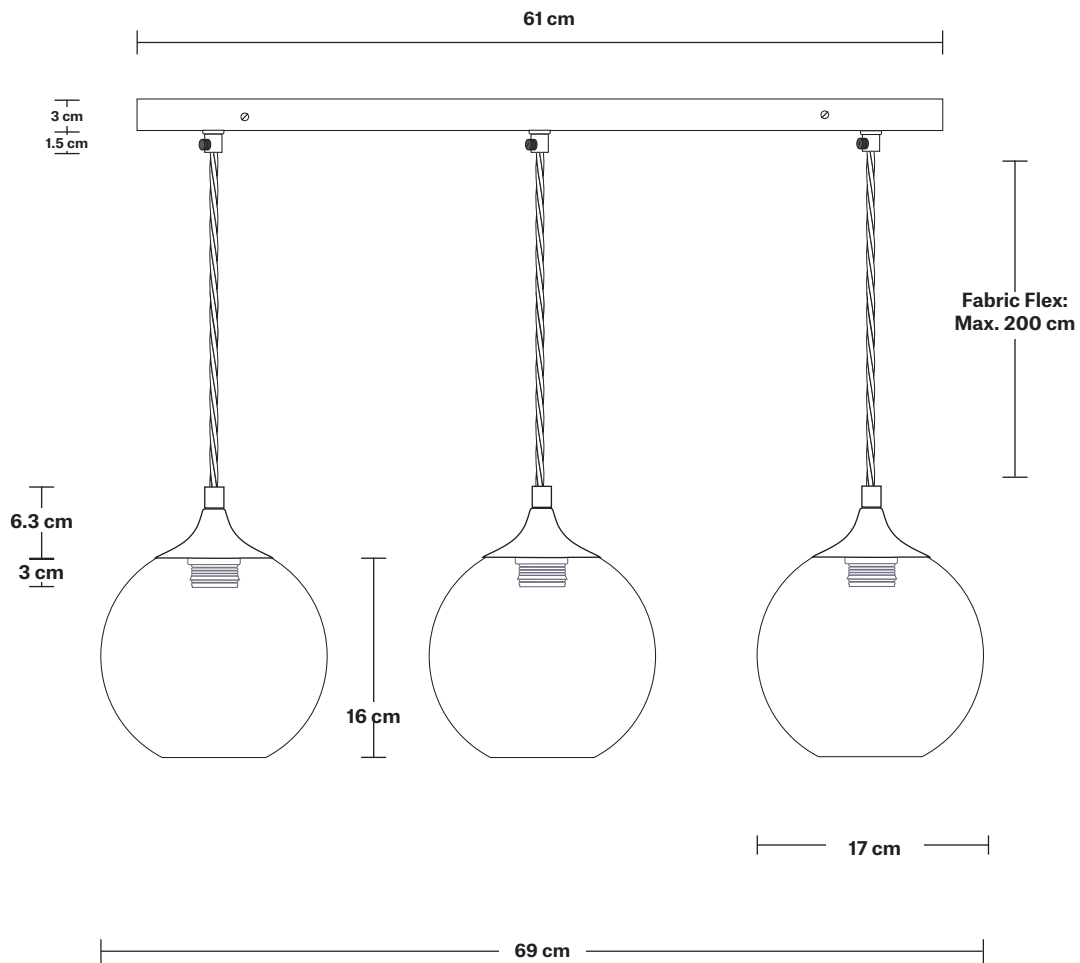

Chelsea Tinted Glass Globe 3 Wire Oval Cluster Lights - 7 inch

SPECIFICATIONS	INFORMATION	DIMENSIONS
We meet all UK and EU lighting and safety regulations.	Product Code: CH-TGL-GL7-3WOCL	H: 225 cm x W: 69 cm x D: 17 cm
Our products are hand finished to ensure an authentic vintage look and therefore they may vary slightly from those shown in the images.	Finishes: Smoke Grey, Amber.	Shade Diameter: 17 cm / 6.7"
Bulb Required: Standard screw (E27) fitting, max 25W.	Ready to be installed, installation required.	Shade Height: 16 cm / 6.3"
Shade Weight: 0.53 kg	Wall mount screws not included.	Holder Diameter: 9.5 cm / 3.7"
Rose Weight: 1.15 kg	Holders Available: Brass, Pewter.	Holder Height: 6.3 cm / 2.5"
Holder Weight: 0.25 kg	Flex: 2m Black Twisted Fabric Flex.	Ceiling Rose Width: 12 cm / 4.7"
Maximum Weight: 3.5 kg	Ceiling Rose: Pewter.	Ceiling Rose Depth: 61 cm / 24"
		Ceiling Rose Height: 3 cm / 1.2"