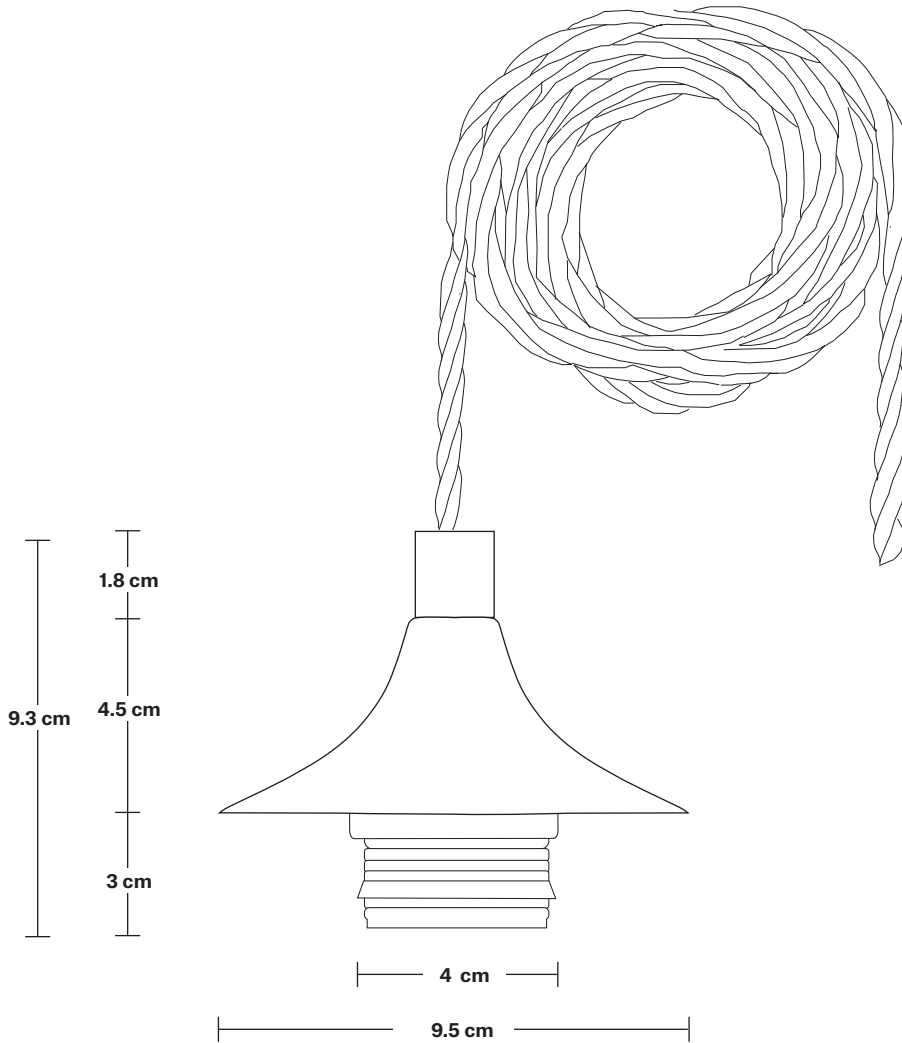

Chelsea Tinted Glass Globe 3 Wire Oval Cluster Lights - 7 inch

SPECIFICATIONS	INFORMATION	DIMENSIONS
<p>We meet all UK and EU lighting and safety regulations.</p>	<p>Product Code: CH-TGL-GL7-3WOCL</p>	<p>H: 225 cm x W: 69 cm x D: 17 cm</p>
<p>Our products are hand finished to ensure an authentic vintage look and therefore they may vary slightly from those shown in the images.</p>	<p>Finishes: Smoke Grey, Amber.</p>	<p>Shade Diameter: 17 cm / 6.7"</p>
<p>Bulb Required: Standard screw (E27) fitting, max 25W.</p>	<p>Ready to be installed, installation required.</p>	<p>Shade Height: 16 cm / 6.3"</p>
<p>Shade Weight: 0.53 kg</p>	<p>Wall mount screws not included.</p>	<p>Holder Diameter: 9.5 cm / 3.7"</p>
<p>Rose Weight: 1.15 kg</p>	<p>Holders Available: Brass, Pewter.</p>	<p>Holder Height: 6.3 cm / 2.5"</p>
<p>Holder Weight: 0.25 kg</p>	<p>Flex: 2m Black Twisted Fabric Flex.</p>	<p>Ceiling Rose Width: 12 cm / 4.7"</p>
<p>Maximum Weight: 3.5 kg</p>	<p>Ceiling Rose: Pewter.</p>	<p>Ceiling Rose Depth: 61 cm / 24"</p>
		<p>Ceiling Rose Height: 3 cm / 1.2"</p>

Ceiling Rose Width: 12 cm / 4.7"

Ceiling Rose Depth: 61 cm / 24"

Ceiling Rose Height: 3 cm / 1.2"

Chelsea Cord Set ES E27 Bulb Holder - Without Ceiling Rose

SPECIFICATIONS

We meet all UK and EU lighting and safety regulations.