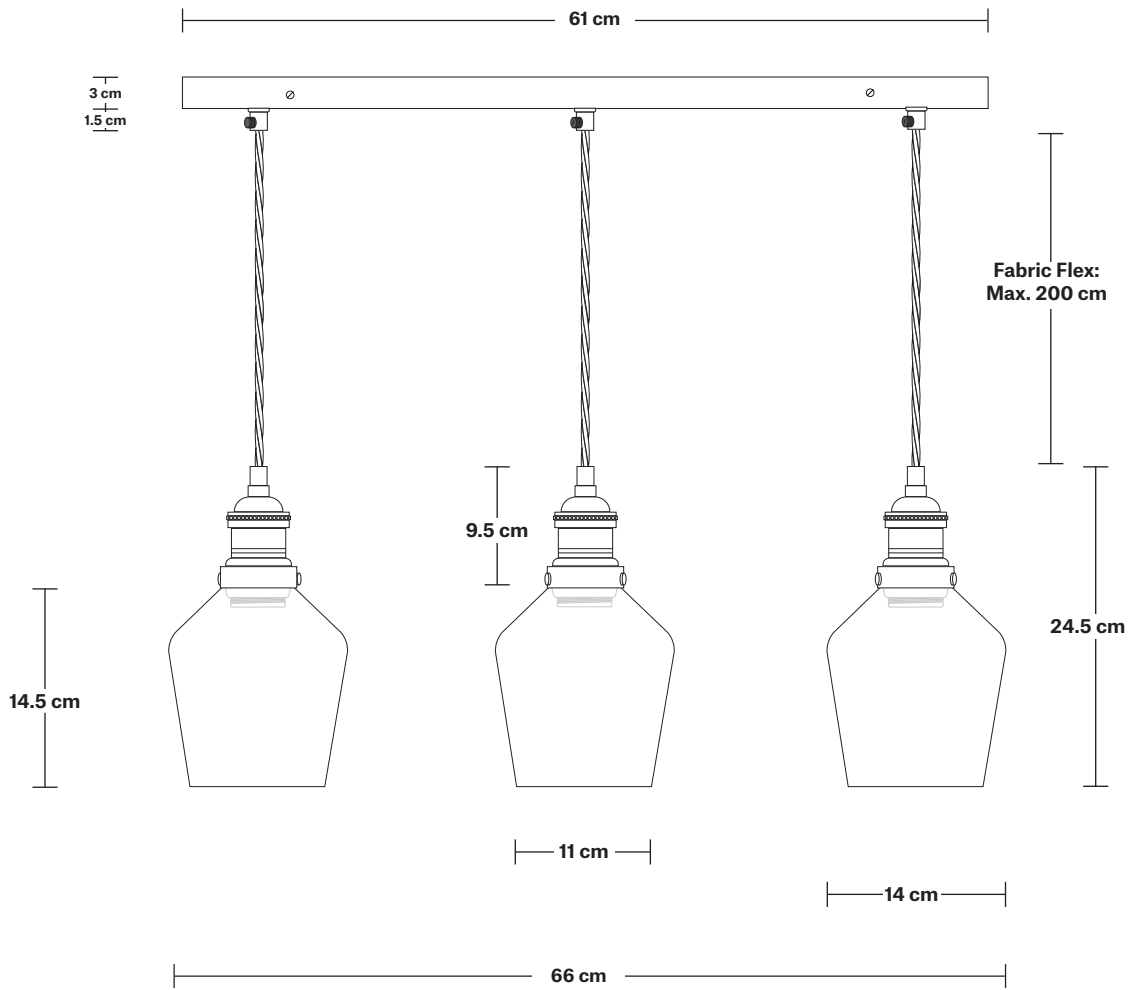

Shade Diameter: 14 cm / 5.5"

Shade Height (no holder): 14.5 cm / 5.7"

Holder Diameter: 6 cm / 2.4"

Holder Height: 11 cm / 4.3"

Ceiling Rose Width: 12 cm / 4.7"

Ceiling Rose Depth: 61 cm / 24"

Ceiling Rose Height: 3 cm / 1.8"

Weight: 1.25 kg

INFORMATION

Product Code: RE-CR30-P

Finishes: Pewter.

Ready to be installed, installation required.

Wall mount screws not included.

DIMENSIONS

H: 3 cm x **W:** 12 cm x **D:** 61 cm

Ceiling Rose Width: 12 cm / 4.7"

Ceiling Rose Depth: 61 cm / 24"

Ceiling Rose Height: 3 cm / 1.8"

Brooklyn Tinted Glass Schoolhouse 3 Wire Oval Cluster Lights - 5.5 inch

SPECIFICATIONS

We meet all UK and EU lighting and safety regulations.

Holder Diameter: 6 cm / 2.4"

Holder Height: 11 cm / 4.3"

Ceiling Rose Width: 12 cm / 4.7"

Ceiling Rose Depth: 61 cm / 24"

Ceiling Rose Height: 3 cm / 1.2"

Rectangular Oval Ceiling Rose - 3 Outlet - Pewter

SPECIFICATIONS