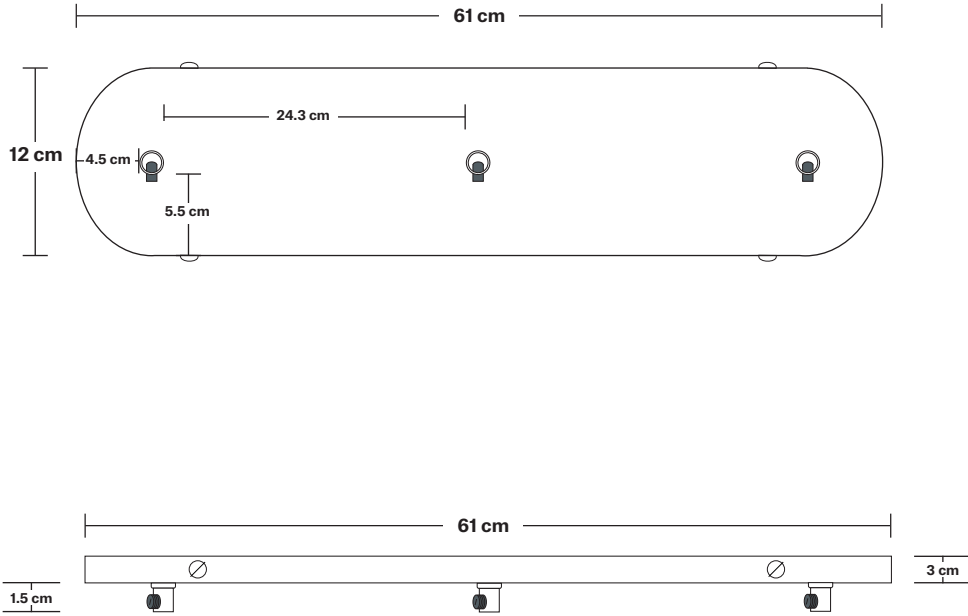

Shade Diameter: 14 cm / 5.5"

Shade Height (no holder): 14.5 cm / 5.7"

Holder Diameter: 6 cm / 2.4"

Holder Height: 11 cm / 4.3"

Ceiling Rose Width: 12 cm / 4.7"

Ceiling Rose Depth: 61 cm / 24"

Ceiling Rose Height: 3 cm / 1.8"

Holders Available: Brass, Pewter.

Flex: 2m Black Twisted Fabric Flex.

Ceiling Rose: Pewter.

DIMENSIONS

H: 227.5 cm x **W:** 66 cm x **D:** 14 cm

Shade Diameter: 14 cm / 5.5"

Shade Height (no holder): 14.5 cm / 5.7"

Holder Diameter: 6 cm / 2.4"

Holder Height: 11 cm / 4.3"

Ceiling Rose Width: 12 cm / 4.7"

Ceiling Rose Depth: 61 cm / 24"

Ceiling Rose Height: 3 cm / 1.2"

Rectangular Oval Ceiling Rose - 3 Outlet - Pewter

SPECIFICATIONS

INFORMATION

Product Code: RE-O-CR30-P

Finishes: Pewter.

Ready to be installed, installation required.

Wall mount screws not included.

DIMENSIONS

H: 3 cm x **W:** 12 cm x **D:** 61 cm

Ceiling Rose Width: 12 cm / 4.7"