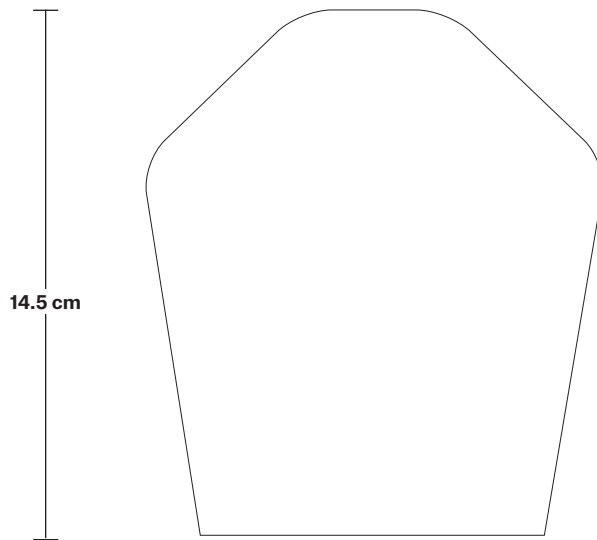

Shade Diameter: 14 cm / 5.5"

Shade Height (no holder): 14.5 cm / 5.7"

Holder Diameter: 6 cm / 2.4"

Holder Height: 11 cm / 4.3"

Ceiling Rose Width: 12 cm / 4.7"

Ceiling Rose Depth: 61 cm / 24"

Ceiling Rose Height: 3 cm / 1.8"

Holder Diameter: 6 cm / 2.4"

Holder Height: 11 cm / 4.3"

Ceiling Rose Width: 12 cm / 4.7"

Ceiling Rose Depth: 61 cm / 24"

Ceiling Rose Height: 3 cm / 1.2"

Rectangular Oval Ceiling Rose - 3 Outlet - Pewter

SPECIFICATIONS

Ceiling Rose Depth: 61 cm / 24"

Ceiling Rose Height: 3 cm / 1.2"

Brooklyn Cord Set ES E27 Bulb Holder - Fabric Flex - 2m - Without Ceiling Rose

SPECIFICATIONS

We meet all UK and EU lighting and safety regulations.

H: 213 cm x **W:** 6 cm x **D:** 6 cm

Holder Diameter: 6 cm / 2.5"

Holder Height: 11 cm / 4.3"

14 cm

4.3 cm

14.5 cm

11 cm

Tinted Glass Schoolhouse - 5.5 Inch