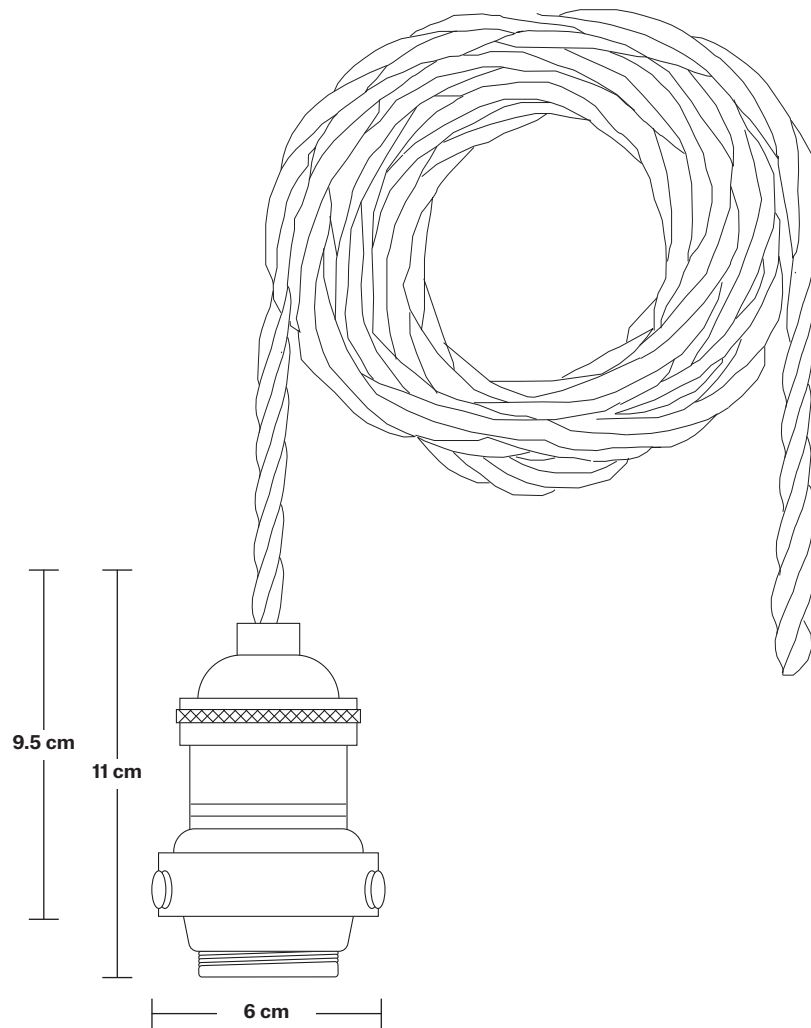

Holder Diameter: 6 cm / 2.4"

Holder Height: 11 cm / 4.3"

Ceiling Rose Width: 12 cm / 4.7"

Ceiling Rose Depth: 61 cm / 24"

Ceiling Rose Height: 3 cm / 1.2"

Rectangular Oval Ceiling Rose - 3 Outlet - Pewter

SPECIFICATIONS

INFORMATION

Product Code: RE-O-CR30-P

Finishes: Pewter.

Ready to be installed, installation required.

Wall mount screws not included.

DIMENSIONS

H: 3 cm x **W:** 12 cm x **D:** 61 cm

Ceiling Rose Width: 12 cm / 4.7"

Ceiling Rose Depth: 61 cm / 24"

Ceiling Rose Height: 3 cm / 1.2"

Brooklyn Cord Set ES E27 Bulb Holder - Fabric Flex - 2m - Without Ceiling Rose

SPECIFICATIONS

We meet all UK and EU lighting and safety regulations.

Our products are hand finished to ensure an authentic vintage look and therefore they may vary slightly from those shown in the images.

Bulb required: Standard screw (E27) fitting, max 40W.

Weight: 0.5 kg