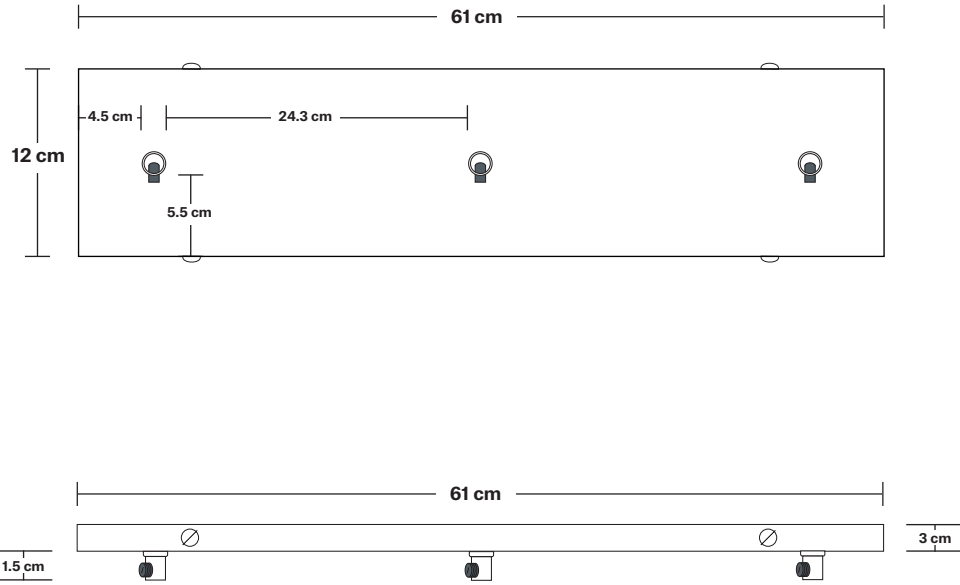

Shade Diameter: 14 cm / 5.5"

Shade Height (no holder): 14.5 cm / 5.7"

Holder Diameter: 6 cm / 2.4"

Holder Height: 11 cm / 4.3"

Ceiling Rose Width: 12 cm / 4.7"

Ceiling Rose Depth: 61 cm / 24"

Ceiling Rose Height: 3 cm / 1.8"

Weight: 1.25 kg

INFORMATION

Product Code: RE-CR30-P

Finishes: Pewter.

Ready to be installed, installation required.

Wall mount screws not included.

DIMENSIONS

H: 3 cm x **W:** 12 cm x **D:** 61 cm

Holder Diameter: 6 cm / 2.4"

Holder Height: 11 cm / 4.3"

Ceiling Rose Width: 12 cm / 4.7"

Ceiling Rose Depth: 61 cm / 24"

Ceiling Rose Height: 3 cm / 1.2"

Rectangular Oval Ceiling Rose - 3 Outlet - Pewter

SPECIFICATIONS

INFORMATION

Product Code: RE-O-CR30-P

Finishes: Pewter.

Ready to be installed, installation required.

Wall mount screws not included.

DIMENSIONS

H: 3 cm x **W:** 12 cm x **D:** 61 cm

Ceiling Rose Width: 12 cm / 4.7"