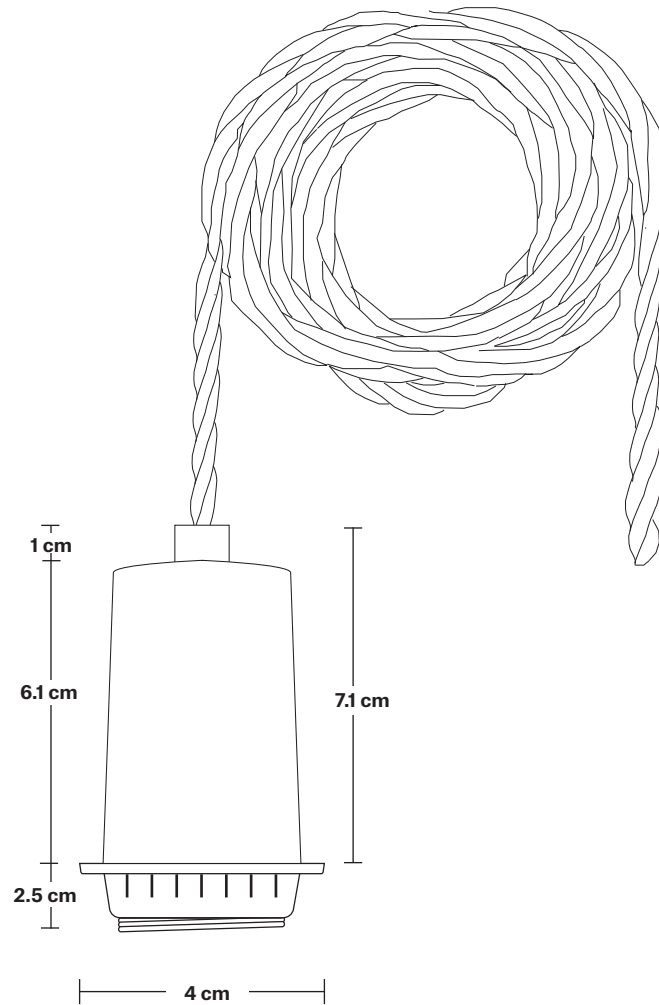

Shade Diameter: 14 cm / 6.7"

Shade Height: 14.5 cm / 6.3"

Holder Diameter: 4 cm / 1.6"

Holder Height: 8 cm / 3.1"

Ceiling Rose Width: 12 cm / 4.7"

Ceiling Rose Depth: 61 cm / 24"

Ceiling Rose Height: 3 cm / 1.8"

Weight: 1.15 kg

INFORMATION

Product Code: RE-O-CR30-P

Finishes: Pewter.

Ready to be installed, installation required.

Wall mount screws not included.

DIMENSIONS

H: 3 cm x **W:** 12 cm x **D:** 61 cm

Ceiling Rose Width: 12 cm / 4.7"

Ceiling Rose Depth: 61 cm / 24"

Ceiling Rose Height: 3 cm / 1.2"

Sleek Edison Cord Set ES E27 Bulb Holder - Fabric Flex - 2m - Without Ceiling Rose

SPECIFICATIONS

We meet all UK and EU lighting and safety regulations.