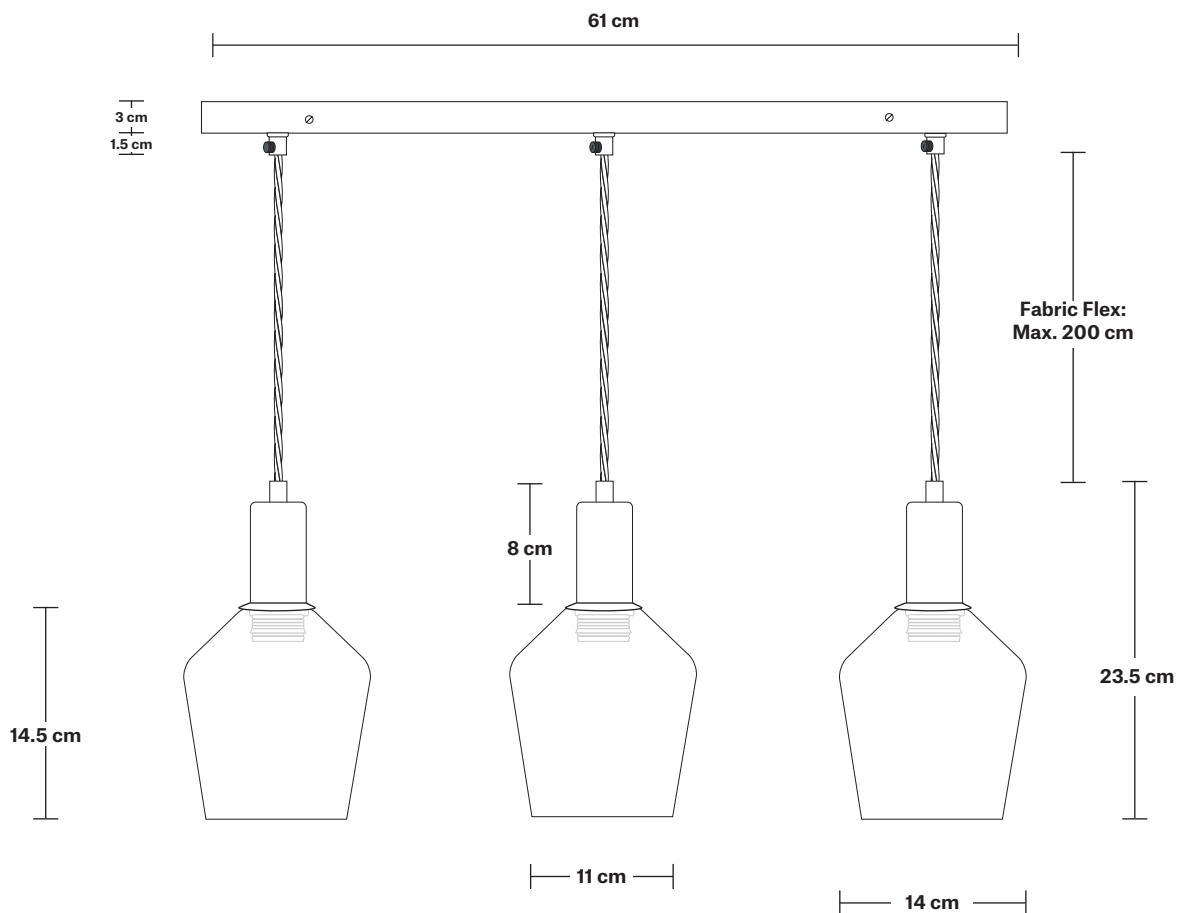

Bulb required: Standard screw (E27) fitting, max 25W.

Shade Weight: 0.5 kg

Rose Weight: 1.25 kg

Holder Weight: 0.25 kg

Maximum Weight: 3.5 kg

INFORMATION

Product Code: SL-TGL-SH5-3WCL

Finishes: Smoke grey, Amber.

Shade Diameter: 14 cm / 6.7"

Shade Height: 14.5 cm / 6.3"

Holder Diameter: 4 cm / 1.6"

Holder Height: 8 cm / 3.1"

Ceiling Rose Width: 12 cm / 4.7"

Ceiling Rose Depth: 61 cm / 24"

Ceiling Rose Height: 3 cm / 1.8"

Rectangular Ceiling Rose - 3 Outlet - Pewter

SPECIFICATIONS	INFORMATION	DIMENSIONS
<p>We meet all UK and EU lighting and safety regulations.</p>	<p>Product Code: RE-CR30-P</p>	<p>H: 3 cm x W: 12 cm x D: 61 cm</p>
<p>Our products are hand finished to ensure an authentic vintage look and therefore they may vary slightly from those shown in the images.</p>	<p>Finishes: Pewter.</p>	<p>Ceiling Rose Width: 12 cm / 4.7"</p>
<p>Weight: 1.25 kg</p>	<p>Ready to be installed, installation required.</p>	<p>Ceiling Rose Depth: 61 cm / 24"</p>
	<p>Wall mount screws not included.</p>	<p>Ceiling Rose Height: 3 cm / 1.8"</p>