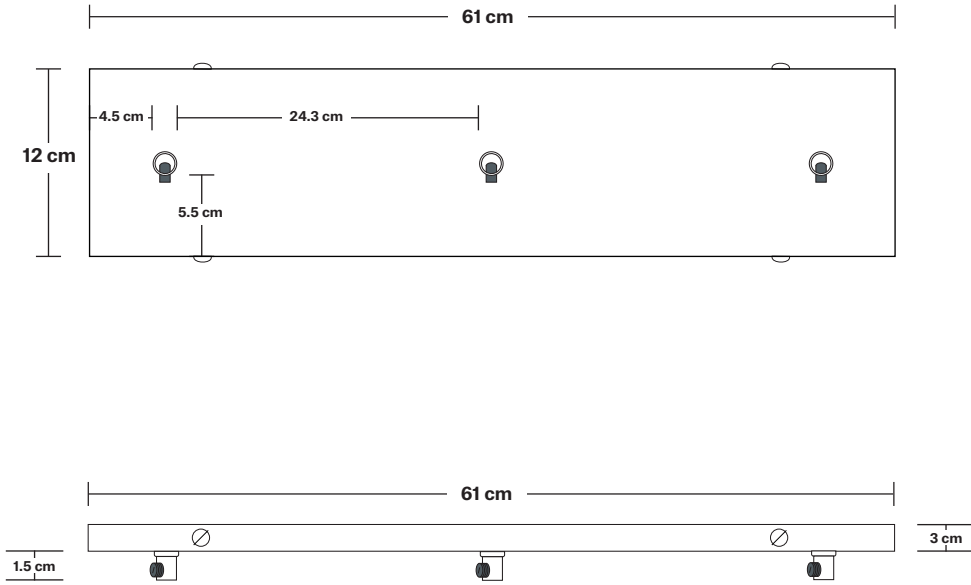

Bulb required: Standard screw (E27) fitting, max 25W.

Shade Weight: 0.5 kg

Rose Weight: 1.25 kg

Holder Weight: 0.25 kg

Maximum Weight: 3.5 kg

INFORMATION

Product Code: SL-TGL-SH5-3WCL

Finishes: Smoke grey, Amber.

Shade Diameter: 14 cm / 6.7"

Shade Height: 14.5 cm / 6.3"

Holder Diameter: 4 cm / 1.6"

Holder Height: 8 cm / 3.1"

Ceiling Rose Width: 12 cm / 4.7"

Ceiling Rose Depth: 61 cm / 24"

Ceiling Rose Height: 3 cm / 1.8"

Rectangular Ceiling Rose - 3 Outlet - Pewter

SPECIFICATIONS	INFORMATION	DIMENSIONS
<p>We meet all UK and EU lighting and safety regulations.</p>	<p>Product Code: RE-CR30-P</p>	<p>H: 3 cm x W: 12 cm x D: 61 cm</p>
<p>Our products are hand finished to ensure an authentic vintage look and therefore they may vary slightly from those shown in the images.</p>	<p>Finishes: Pewter.</p>	<p>Ceiling Rose Width: 12 cm / 4.7"</p>
<p>Weight: 1.25 kg</p>	<p>Ready to be installed, installation required.</p>	<p>Ceiling Rose Depth: 61 cm / 24"</p>
	<p>Wall mount screws not included.</p>	<p>Ceiling Rose Height: 3 cm / 1.8"</p>