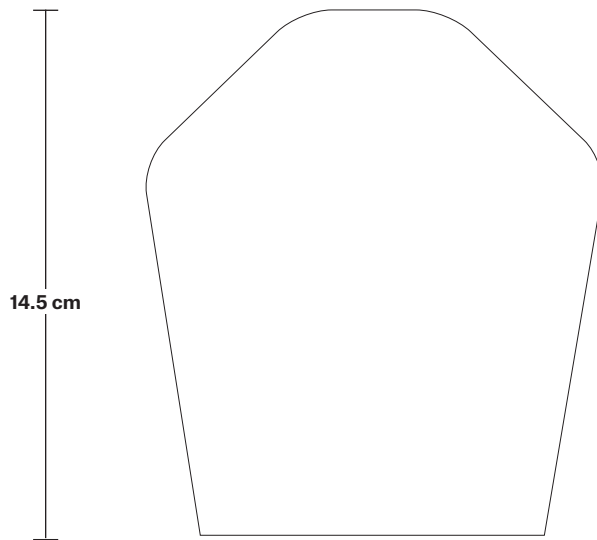

Shade Diameter: 14 cm / 6.7"

Shade Height: 14.5 cm / 6.3"

Holder Diameter: 4 cm / 1.6"

Holder Height: 8 cm / 3.1"

Ceiling Rose Width: 12 cm / 4.7"

Ceiling Rose Depth: 61 cm / 24"

Ceiling Rose Height: 3 cm / 1.8"

Ceiling Rose Width: 12 cm / 4.7"

Ceiling Rose Depth: 61 cm / 24"

Ceiling Rose Height: 3 cm / 1.2"

Sleek Edison Cord Set ES E27 Bulb Holder - Fabric Flex - 2m - Without Ceiling Rose

SPECIFICATIONS

We meet all UK and EU lighting and safety regulations.

Holder Diameter: 4 cm / 1.6"

Holder Height: 9.6 cm / 3.8"

SHADE ONLY

14 cm

4.3 cm

14.5 cm

11 cm

Tinted Glass Schoolhouse - 5.5 Inch