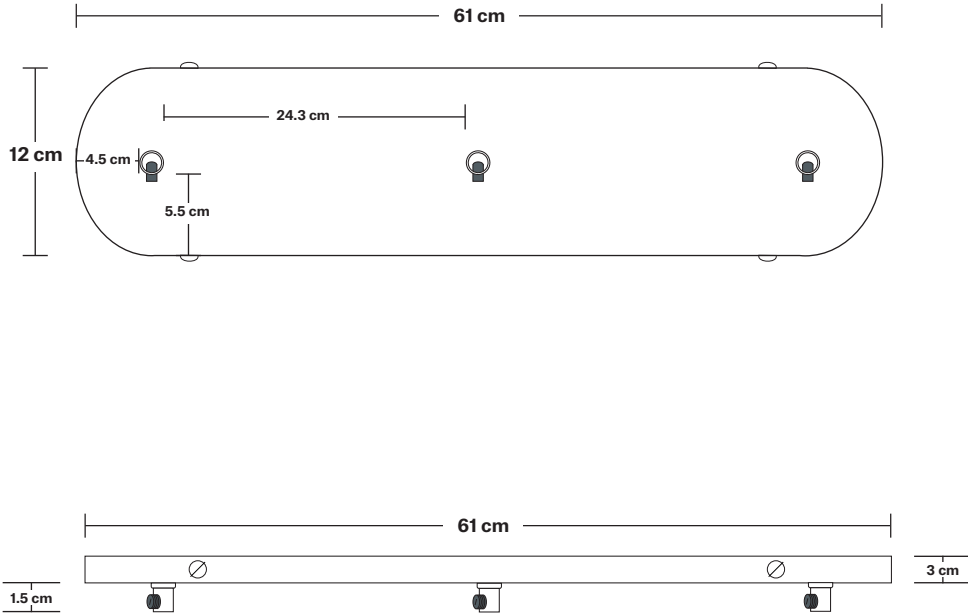

Shade Diameter: 14 cm / 6.7"

Shade Height: 14.5 cm / 6.3"

Holder Diameter: 4 cm / 1.6"

Holder Height: 8 cm / 3.1"

Ceiling Rose Width: 12 cm / 4.7"

Ceiling Rose Depth: 61 cm / 24"

Ceiling Rose Height: 3 cm / 1.8"

Rectangular Ceiling Rose - 3 Outlet - Pewter

SPECIFICATIONS	INFORMATION	DIMENSIONS
<p>We meet all UK and EU lighting and safety regulations.</p>	<p>Product Code: RE-CR30-P</p>	<p>H: 3 cm x W: 12 cm x D: 61 cm</p>
<p>Our products are hand finished to ensure an authentic vintage look and therefore they may vary slightly from those shown in the images.</p>	<p>Finishes: Pewter.</p>	<p>Ceiling Rose Width: 12 cm / 4.7"</p>
<p>Weight: 1.25 kg</p>	<p>Ready to be installed, installation required.</p>	<p>Ceiling Rose Depth: 61 cm / 24"</p>
	<p>Wall mount screws not included.</p>	<p>Ceiling Rose Height: 3 cm / 1.8"</p>

Ceiling Rose Width: 12 cm / 4.7"

Ceiling Rose Depth: 61 cm / 24"

Ceiling Rose Height: 3 cm / 1.2"

Sleek Edison Cord Set ES E27 Bulb Holder - Fabric Flex - 2m - Without Ceiling Rose

SPECIFICATIONS

We meet all UK and EU lighting and safety regulations.