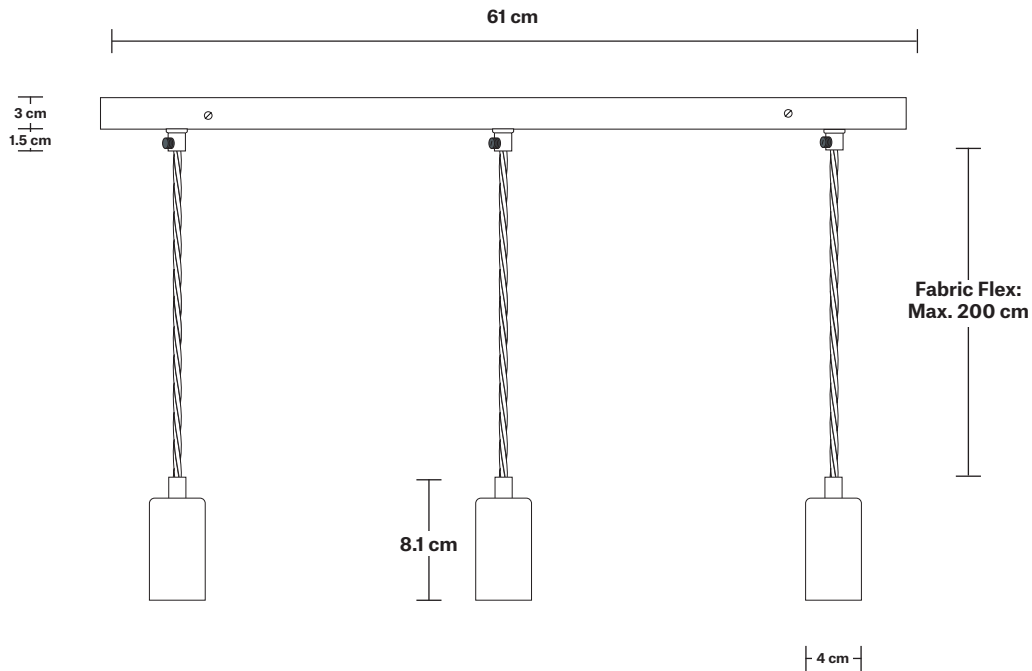

Holders Available: Brass, Pewter.

Flex: 2m Black Twisted Fabric Flex.

Ceiling Rose: Pewter.

DIMENSIONS

H: 211 cm x **W:** 61 cm x **D:** 12 cm

Holder Diameter: 4 cm / 1.6"

Holder Height: 8 cm / 3.1"

Ceiling Rose Width: 12 cm / 4.7"

Ceiling Rose Depth: 61 cm / 24"

Ceiling Rose Height: 3 cm / 1.8"

Rectangular Ceiling Rose - 3 Outlet - Pewter

SPECIFICATIONS	INFORMATION	DIMENSIONS
<p>We meet all UK and EU lighting and safety regulations.</p>	<p>Product Code: RE-CR30-P</p>	<p>H: 3 cm x W: 12 cm x D: 61 cm</p>
<p>Our products are hand finished to ensure an authentic vintage look and therefore they may vary slightly from those shown in the images.</p>	<p>Finishes: Pewter.</p>	<p>Ceiling Rose Width: 12 cm / 4.7"</p>
<p>Weight: 1.25 kg</p>	<p>Ready to be installed, installation required.</p>	<p>Ceiling Rose Depth: 61 cm / 24"</p>
	<p>Wall mount screws not included.</p>	<p>Ceiling Rose Height: 3 cm / 1.8"</p>

Bulb required: Standard screw (E27) fitting, max 25W.

Rose weight: 1.25 kg

Holder weight: 0.2 kg

Maximum weight: 1.75 kg

INFORMATION

Product Code: SL-E-3WOCL

Ready to be installed, installation required.

Wall mount screws not included.

Ceiling Rose Depth: 61 cm / 24"

Ceiling Rose Height: 3 cm / 1.8"

INDUSTVILLE

Rectangular Oval Ceiling Rose - 3 Outlet - Pewter

SPECIFICATIONS

We meet all UK and EU lighting and safety regulations.

Our products are hand finished to ensure an authentic vintage look and therefore they may vary slightly from those shown in the images.