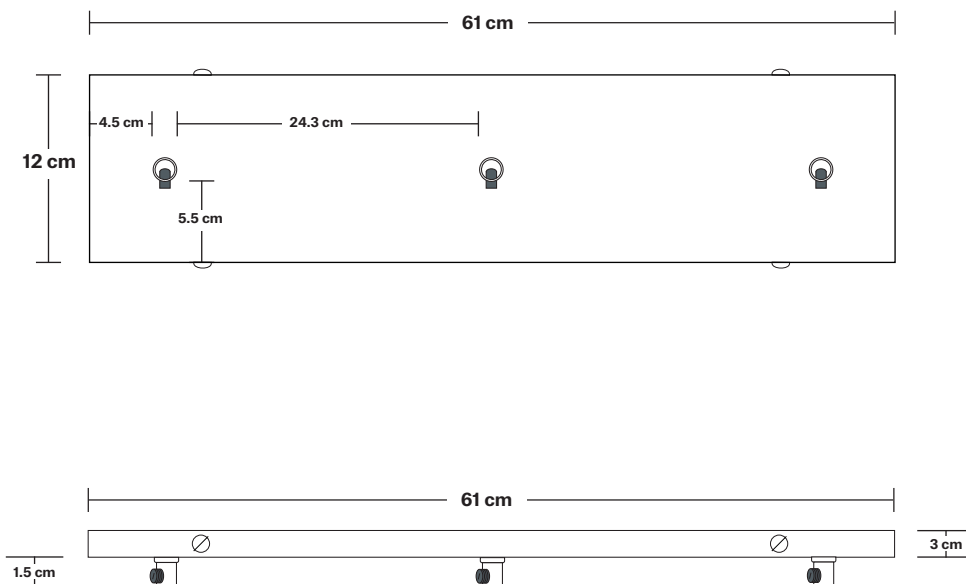

Bulb required: Standard screw (E27) fitting, max 25W.

Rose weight: 1.25 kg

Holder weight: 0.2 kg

Maximum weight: 1.85 kg

INFORMATION

Product Code: SL-E-3WCL

Ready to be installed, installation required.

Wall mount screws not included.

Holders Available: Brass, Pewter.

Flex: 2m Black Twisted Fabric Flex.

Ceiling Rose: Pewter.

DIMENSIONS

H: 211 cm x **W:** 61 cm x **D:** 12 cm

Holder Diameter: 4 cm / 1.6"

Holder Height: 8 cm / 3.1"

Ceiling Rose Width: 12 cm / 4.7"

Ceiling Rose Depth: 61 cm / 24"

Ceiling Rose Height: 3 cm / 1.8"

Rectangular Ceiling Rose - 3 Outlet - Pewter

SPECIFICATIONS	INFORMATION	DIMENSIONS
<p>We meet all UK and EU lighting and safety regulations.</p>	<p>Product Code: RE-CR30-P</p>	<p>H: 3 cm x W: 12 cm x D: 61 cm</p>
<p>Our products are hand finished to ensure an authentic vintage look and therefore they may vary slightly from those shown in the images.</p>	<p>Finishes: Pewter.</p>	<p>Ceiling Rose Width: 12 cm / 4.7"</p>
<p>Weight: 1.25 kg</p>	<p>Ready to be installed, installation required.</p>	<p>Ceiling Rose Depth: 61 cm / 24"</p>
	<p>Wall mount screws not included.</p>	<p>Ceiling Rose Height: 3 cm / 1.8"</p>

Ceiling Rose Depth: 61 cm / 24"

Ceiling Rose Height: 3 cm / 1.8"

INDUSTVILLE

Rectangular Oval Ceiling Rose - 3 Outlet - Pewter

SPECIFICATIONS

We meet all UK and EU lighting and safety regulations.

Our products are hand finished to ensure an authentic vintage look and therefore they may vary slightly from those shown in the images.