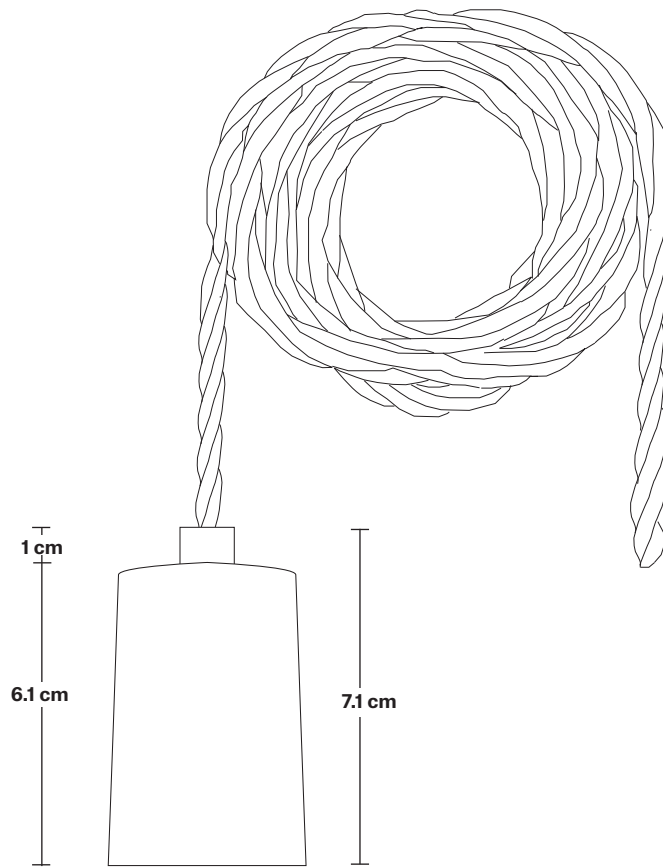

Ceiling Rose Depth: 61 cm / 24"

Ceiling Rose Height: 3 cm / 1.8"

Rectangular Ceiling Rose - 3 Outlet - Pewter

SPECIFICATIONS	INFORMATION	DIMENSIONS
<p>We meet all UK and EU lighting and safety regulations.</p>	<p>Product Code: RE-CR30-P</p>	<p>H: 3 cm x W: 12 cm x D: 61 cm</p>
<p>Our products are hand finished to ensure an authentic vintage look and therefore they may vary slightly from those shown in the images.</p>	<p>Finishes: Pewter.</p>	<p>Ceiling Rose Width: 12 cm / 4.7"</p>
<p>Weight: 1.25 kg</p>	<p>Ready to be installed, installation required.</p>	<p>Ceiling Rose Depth: 61 cm / 24"</p>
	<p>Wall mount screws not included.</p>	<p>Ceiling Rose Height: 3 cm / 1.8"</p>

Ceiling Rose Depth: 61 cm / 24"

Ceiling Rose Height: 3 cm / 1.8"

INDUSTVILLE

Rectangular Oval Ceiling Rose - 3 Outlet - Pewter

SPECIFICATIONS

We meet all UK and EU lighting and safety regulations.

Our products are hand finished to ensure an authentic vintage look and therefore they may vary slightly from those shown in the images.

Weight: 1.15 kg

INFORMATION

Product Code: RE-O-CR30-P

Finishes: Pewter.

Ready to be installed, installation required.

Wall mount screws not included.

DIMENSIONS

H: 3 cm x **W:** 12 cm x **D:** 61 cm

Ceiling Rose Width: 12 cm / 4.7"

Ceiling Rose Depth: 61 cm / 24"

Ceiling Rose Height: 3 cm / 1.2"

Sleek Edison Cord Set - Fabric Flex - 2m - Without Ceiling Rose

SPECIFICATIONS

We meet all UK and EU lighting and safety regulations.