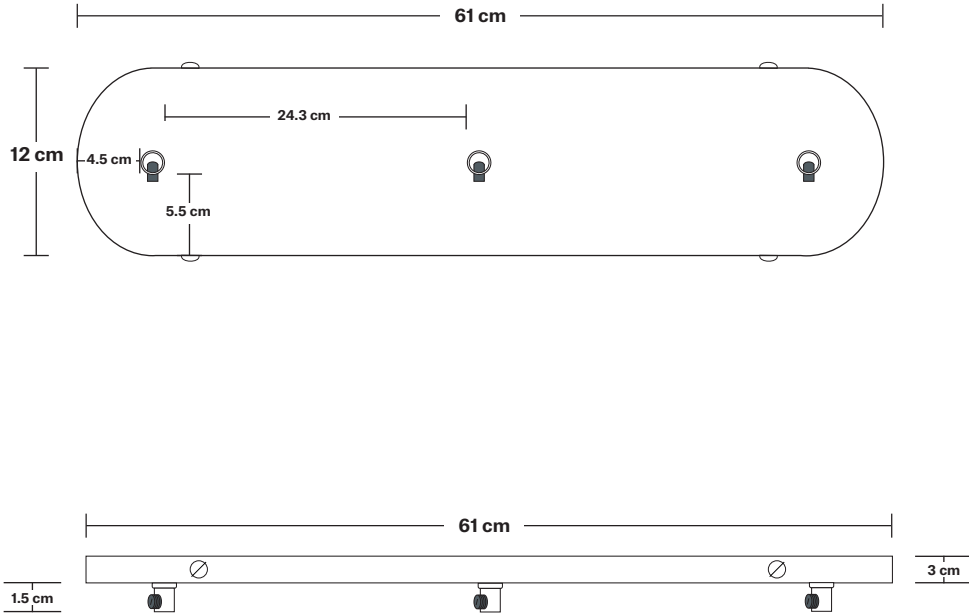

Ceiling Rose Depth: 61 cm / 24"

Ceiling Rose Height: 3 cm / 1.8"

Rectangular Ceiling Rose - 3 Outlet - Pewter

SPECIFICATIONS	INFORMATION	DIMENSIONS
<p>We meet all UK and EU lighting and safety regulations.</p>	<p>Product Code: RE-CR30-P</p>	<p>H: 3 cm x W: 12 cm x D: 61 cm</p>
<p>Our products are hand finished to ensure an authentic vintage look and therefore they may vary slightly from those shown in the images.</p>	<p>Finishes: Pewter.</p>	<p>Ceiling Rose Width: 12 cm / 4.7"</p>
<p>Weight: 1.25 kg</p>	<p>Ready to be installed, installation required.</p>	<p>Ceiling Rose Depth: 61 cm / 24"</p>
	<p>Wall mount screws not included.</p>	<p>Ceiling Rose Height: 3 cm / 1.8"</p>

Holders Available: Brass, Pewter.

Flex: 2m Black Twisted Fabric Flex.

Ceiling Rose: Pewter.

DIMENSIONS

H: 211 cm x **W:** 61 cm x **D:** 12 cm

Holder Diameter: 4 cm / 1.6"

Holder Height: 8 cm / 3.1"

Ceiling Rose Width: 12 cm / 4.7"

Ceiling Rose Depth: 61 cm / 24"

Ceiling Rose Height: 3 cm / 1.8"

INDUSTVILLE

Rectangular Oval Ceiling Rose - 3 Outlet - Pewter

SPECIFICATIONS

We meet all UK and EU lighting and safety regulations.

Our products are hand finished to ensure an authentic vintage look and therefore they may vary slightly from those shown in the images.

Ceiling Rose Width: 12 cm / 4.7"

Ceiling Rose Depth: 61 cm / 24"

Ceiling Rose Height: 3 cm / 1.2"

Sleek Edison Cord Set - Fabric Flex - 2m - Without Ceiling Rose

SPECIFICATIONS

We meet all UK and EU lighting and safety regulations.