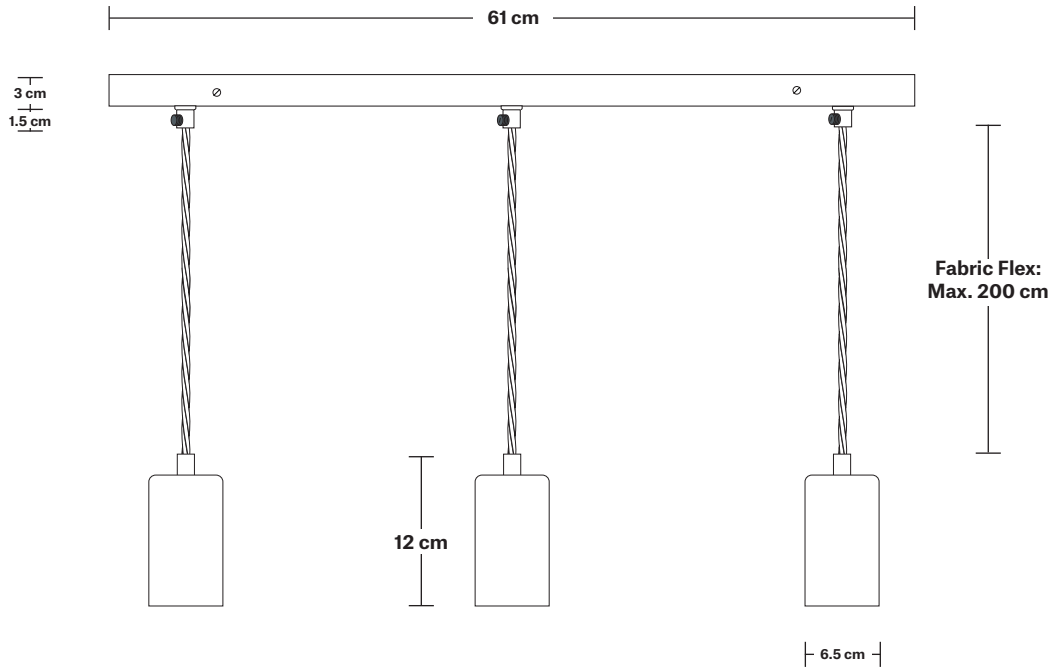

### DIMENSIONS

**H:** 215 cm x **W:** 61 cm x **D:** 12 cm

**Holder Diameter:** 6.5 cm / 2.5"

**Holder Height:** 12 cm / 4.7"

**Ceiling Rose Width:** 12 cm / 4.7"

**Ceiling Rose Depth:** 61 cm / 24"

**Ceiling Rose Height:** 3 cm / 1.8"

# Rectangular Ceiling Rose - 3 Outlet - Pewter

SPECIFICATIONS	INFORMATION	DIMENSIONS
<p>We meet all UK and EU lighting and safety regulations.</p>	<p><b>Product Code:</b> RE-CR30-P</p>	<p><b>H:</b> 3 cm x <b>W:</b> 12 cm x <b>D:</b> 61 cm</p>
<p>Our products are hand finished to ensure an authentic vintage look and therefore they may vary slightly from those shown in the images.</p>	<p><b>Finishes:</b> Pewter.</p>	<p><b>Ceiling Rose Width:</b> 12 cm / 4.7"</p>
<p><b>Weight:</b> 1.25 kg</p>	<p>Ready to be installed, installation required.</p>	<p><b>Ceiling Rose Depth:</b> 61 cm / 24"</p>
	<p>Wall mount screws not included.</p>	<p><b>Ceiling Rose Height:</b> 3 cm / 1.8"</p>

### DIMENSIONS

**H:** 12 cm x **W:** 6.5 cm x **D:** 6.5 cm

**Holder Diameter:** 6.5 cm / 2.3"

**Holder Height:** 12 cm / 4.7"