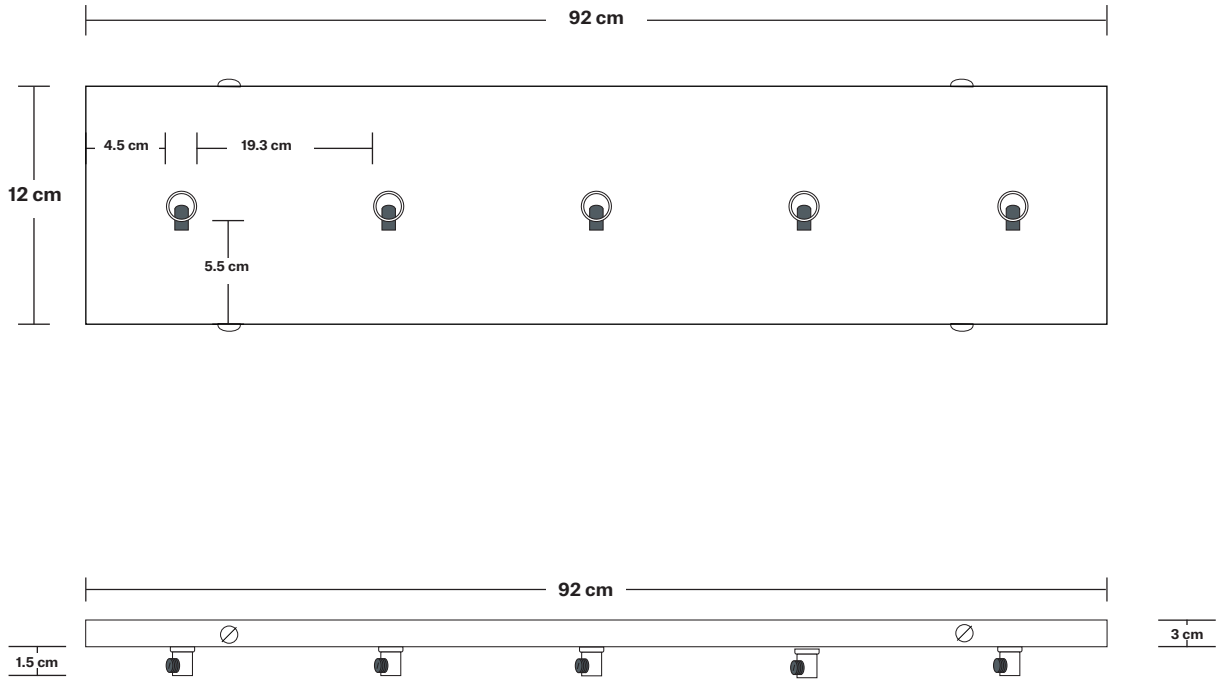

Bulb Required: Standard screw (E27) fitting, max 40W.

Shade Weight: 0.25 kg

Rose Weight: 2 kg

Holder Weight: 0.25 kg

Maximum Weight: 4.5 kg

INFORMATION

Product Code: BR-BC6-5WCL

Finishes: Pewter.

Shade Diameter: 14 cm / 5.5"

Shade Height (no holder): 22 cm / 8.6"

Holder Diameter: 6 cm / 2.4"

Holder Height: 11 cm / 4.3"

Ceiling Rose Width: 12 cm / 4.7"

Ceiling Rose Depth: 92 cm / 36"

Ceiling Rose Height: 3 cm / 1.2"

Rectangular Ceiling Rose - 5 Outlet - Pewter

SPECIFICATIONS	INFORMATION	DIMENSIONS
<p>We meet all UK and EU lighting and safety regulations.</p>	<p>Product Code: RE-CR50-P</p>	<p>H: 3 cm x W: 12 cm x D: 92 cm</p>
<p>Our products are hand finished to ensure an authentic vintage look and therefore they may vary slightly from those shown in the images.</p>	<p>Finishes: Pewter.</p>	<p>Ceiling Rose Width: 12 cm / 4.7"</p>
<p>Weight: 2 kg</p>	<p>Ready to be installed, installation required.</p>	<p>Ceiling Rose Depth: 92 cm / 36"</p>
	<p>Wall mount screws not included.</p>	<p>Ceiling Rose Height: 3 cm / 1.2"</p>

Weight: 0.25 kg

INFORMATION

Product Code: BC6-SO

Finishes: Pewter, Copper.

DIMENSIONS

H: 22 cm x **W:** 14 cm x **D:** 14 cm

Shade Diameter: 14 cm / 5.5"

Shade Height: 22 cm / 8.6"