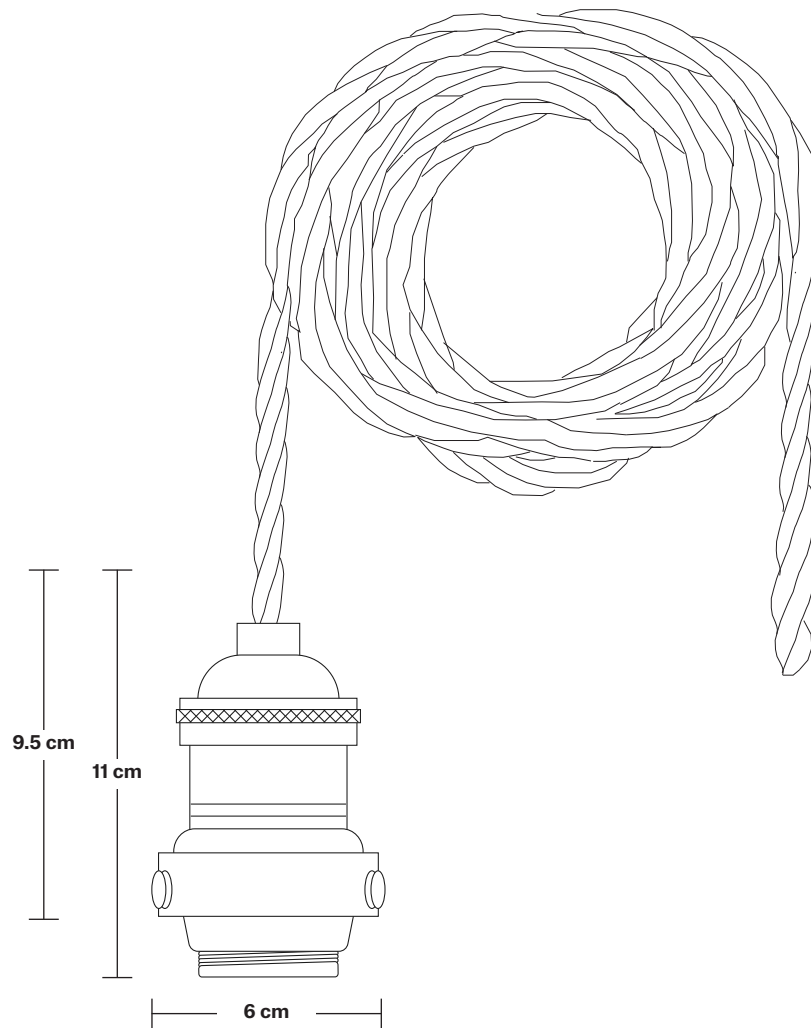

Bulb Required: Standard screw (E27) fitting, max 40W.

Shade Weight: 0.25 kg

Rose Weight: 2 kg

Holder Weight: 0.25 kg

Maximum Weight: 4.5 kg

INFORMATION

Product Code: BR-BC6-5WCL

Finishes: Pewter.

Shade Diameter: 14 cm / 5.5"

Shade Height (no holder): 22 cm / 8.6"

Holder Diameter: 6 cm / 2.4"

Holder Height: 11 cm / 4.3"

Ceiling Rose Width: 12 cm / 4.7"

Ceiling Rose Depth: 92 cm / 36"

Ceiling Rose Height: 3 cm / 1.2"

Rectangular Ceiling Rose - 5 Outlet - Pewter

SPECIFICATIONS	INFORMATION	DIMENSIONS
<p>We meet all UK and EU lighting and safety regulations.</p>	<p>Product Code: RE-CR50-P</p>	<p>H: 3 cm x W: 12 cm x D: 92 cm</p>
<p>Our products are hand finished to ensure an authentic vintage look and therefore they may vary slightly from those shown in the images.</p>	<p>Finishes: Pewter.</p>	<p>Ceiling Rose Width: 12 cm / 4.7"</p>
<p>Weight: 2 kg</p>	<p>Ready to be installed, installation required.</p>	<p>Ceiling Rose Depth: 92 cm / 36"</p>
	<p>Wall mount screws not included.</p>	<p>Ceiling Rose Height: 3 cm / 1.2"</p>

Weight: 0.25 kg

INFORMATION

Product Code: BC6-SO

Finishes: Pewter, Copper.

DIMENSIONS

H: 22 cm x **W:** 14 cm x **D:** 14 cm

Shade Diameter: 14 cm / 5.5"

Shade Height: 22 cm / 8.6"