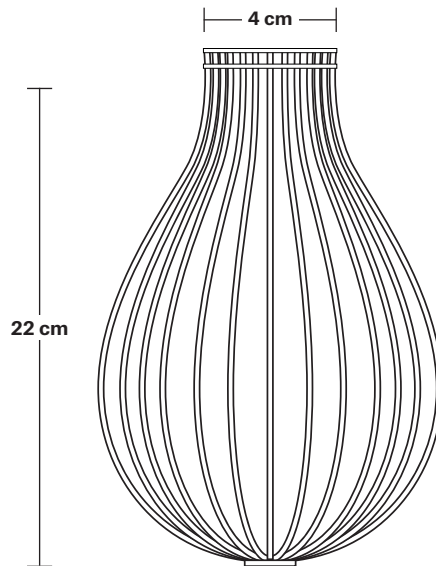

Shade Diameter: 14 cm / 5.5"

Shade Height (no holder): 22 cm / 8.6"

Holder Diameter: 6 cm / 2.4"

Holder Height: 11 cm / 4.3"

Ceiling Rose Width: 12 cm / 4.7"

Ceiling Rose Depth: 92 cm / 36"

Ceiling Rose Height: 3 cm / 1.2"

Rectangular Ceiling Rose - 5 Outlet - Pewter

SPECIFICATIONS	INFORMATION	DIMENSIONS
<p>We meet all UK and EU lighting and safety regulations.</p>	<p>Product Code: RE-CR50-P</p>	<p>H: 3 cm x W: 12 cm x D: 92 cm</p>
<p>Our products are hand finished to ensure an authentic vintage look and therefore they may vary slightly from those shown in the images.</p>	<p>Finishes: Pewter.</p>	<p>Ceiling Rose Width: 12 cm / 4.7"</p>
<p>Weight: 2 kg</p>	<p>Ready to be installed, installation required.</p>	<p>Ceiling Rose Depth: 92 cm / 36"</p>
	<p>Wall mount screws not included.</p>	<p>Ceiling Rose Height: 3 cm / 1.2"</p>

Flex: 2m Black Twisted Fabric Flex.

Ceiling Rose: Pewter.

DIMENSIONS

H: 213 cm x **W:** 6 cm x **D:** 6 cm

Holder Diameter: 6 cm / 2.5"

Holder Height: 11 cm / 4.3"

14 cm

Balloon Cage - 6 Inch

Weight: 0.25 kg

INFORMATION

Product Code: BC6-SO

Finishes: Pewter, Copper.

DIMENSIONS

H: 22 cm x **W:** 14 cm x **D:** 14 cm

Shade Diameter: 14 cm / 5.5"

Shade Height: 22 cm / 8.6"