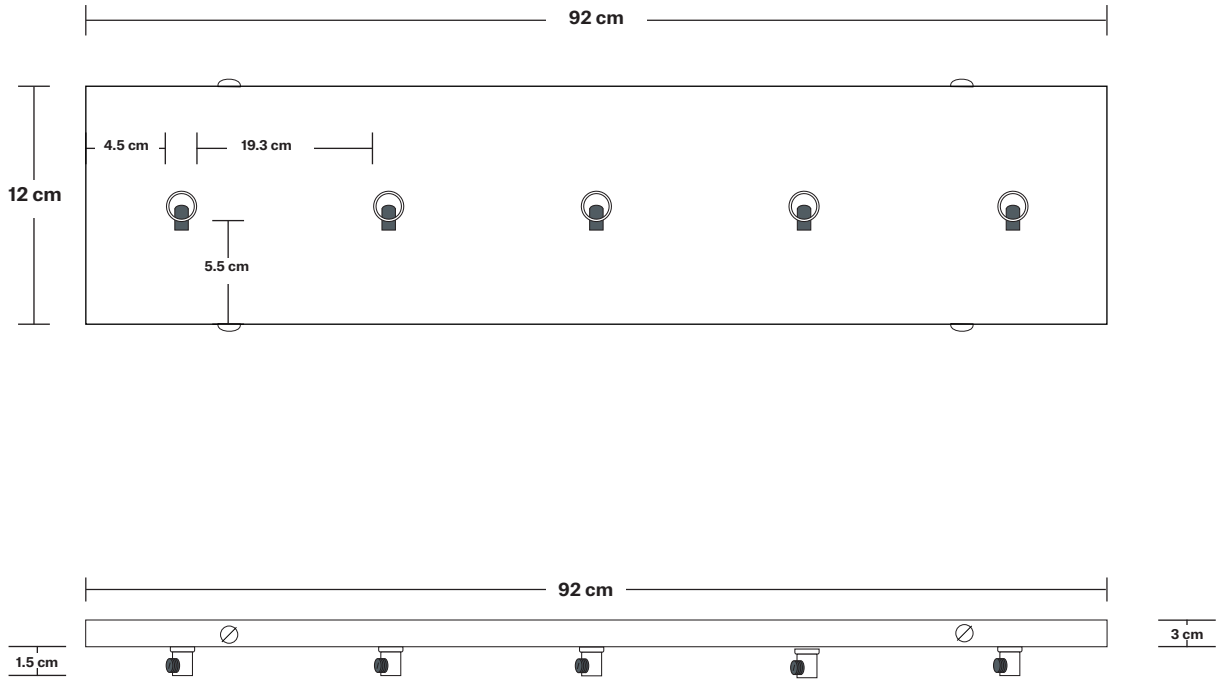

Bulb Required: Standard screw (E27) fitting, max 40W.

Shade Weight: 0.25 kg

Rose Weight: 2 kg

Holder Weight: 0.25 kg

Maximum Weight: 4.5 kg

INFORMATION

Product Code: BR-GLF7-5WCL

Finishes: Glass.

Shade Diameter: 18 cm / 7.1"

Shade Height (no holder): 13 cm / 5.1"

Holder Diameter: 6 cm / 2.4"

Holder Height: 11 cm / 4.3"

Ceiling Rose Width: 12 cm / 4.7"

Ceiling Rose Depth: 92 cm / 36"

Ceiling Rose Height: 3 cm / 1.2"

Rectangular Ceiling Rose - 5 Outlet - Pewter

SPECIFICATIONS	INFORMATION	DIMENSIONS
<p>We meet all UK and EU lighting and safety regulations.</p>	<p>Product Code: RE-CR50-P</p>	<p>H: 3 cm x W: 12 cm x D: 92 cm</p>
<p>Our products are hand finished to ensure an authentic vintage look and therefore they may vary slightly from those shown in the images.</p>	<p>Finishes: Pewter.</p>	<p>Ceiling Rose Width: 12 cm / 4.7"</p>
<p>Weight: 2 kg</p>	<p>Ready to be installed, installation required.</p>	<p>Ceiling Rose Depth: 92 cm / 36"</p>
	<p>Wall mount screws not included.</p>	<p>Ceiling Rose Height: 3 cm / 1.2"</p>

Weight: 0.6 kg

INFORMATION

Product Code: GLF7-SO

Finishes: Glass.

DIMENSIONS

H: 13 cm x **W:** 18 cm x **D:** 18 cm

Shade Diameter: 18 cm / 7"

Shade Height: 13 cm / 5.3"