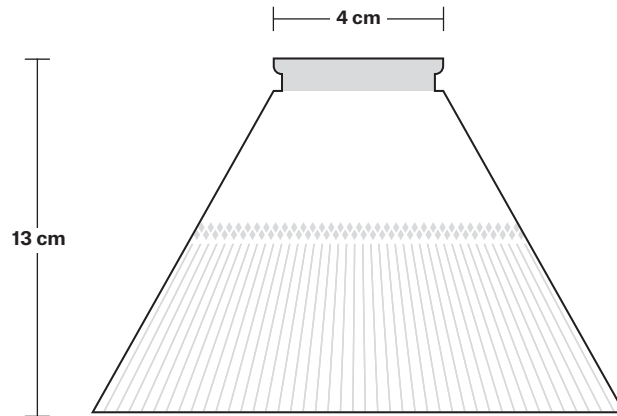

Shade Diameter: 18 cm / 7.1"

Shade Height (no holder): 13 cm / 5.1"

Holder Diameter: 6 cm / 2.4"

Holder Height: 11 cm / 4.3"

Ceiling Rose Width: 12 cm / 4.7"

Ceiling Rose Depth: 92 cm / 36"

Ceiling Rose Height: 3 cm / 1.2"

Rectangular Ceiling Rose - 5 Outlet - Pewter

SPECIFICATIONS	INFORMATION	DIMENSIONS
<p>We meet all UK and EU lighting and safety regulations.</p>	<p>Product Code: RE-CR50-P</p>	<p>H: 3 cm x W: 12 cm x D: 92 cm</p>
<p>Our products are hand finished to ensure an authentic vintage look and therefore they may vary slightly from those shown in the images.</p>	<p>Finishes: Pewter.</p>	<p>Ceiling Rose Width: 12 cm / 4.7"</p>
<p>Weight: 2 kg</p>	<p>Ready to be installed, installation required.</p>	<p>Ceiling Rose Depth: 92 cm / 36"</p>
	<p>Wall mount screws not included.</p>	<p>Ceiling Rose Height: 3 cm / 1.2"</p>

Flex: 2m Black Twisted Fabric Flex.

Ceiling Rose: Pewter.

DIMENSIONS

H: 213 cm x **W:** 6 cm x **D:** 6 cm

Holder Diameter: 6 cm / 2.5"

Holder Height: 11 cm / 4.3"

18 cm

Glass Funnel - 7 Inch

Weight: 0.6 kg

INFORMATION

Product Code: GLF7-SO

Finishes: Glass.

DIMENSIONS

H: 13 cm x **W:** 18 cm x **D:** 18 cm

Shade Diameter: 18 cm / 7"

Shade Height: 13 cm / 5.3"