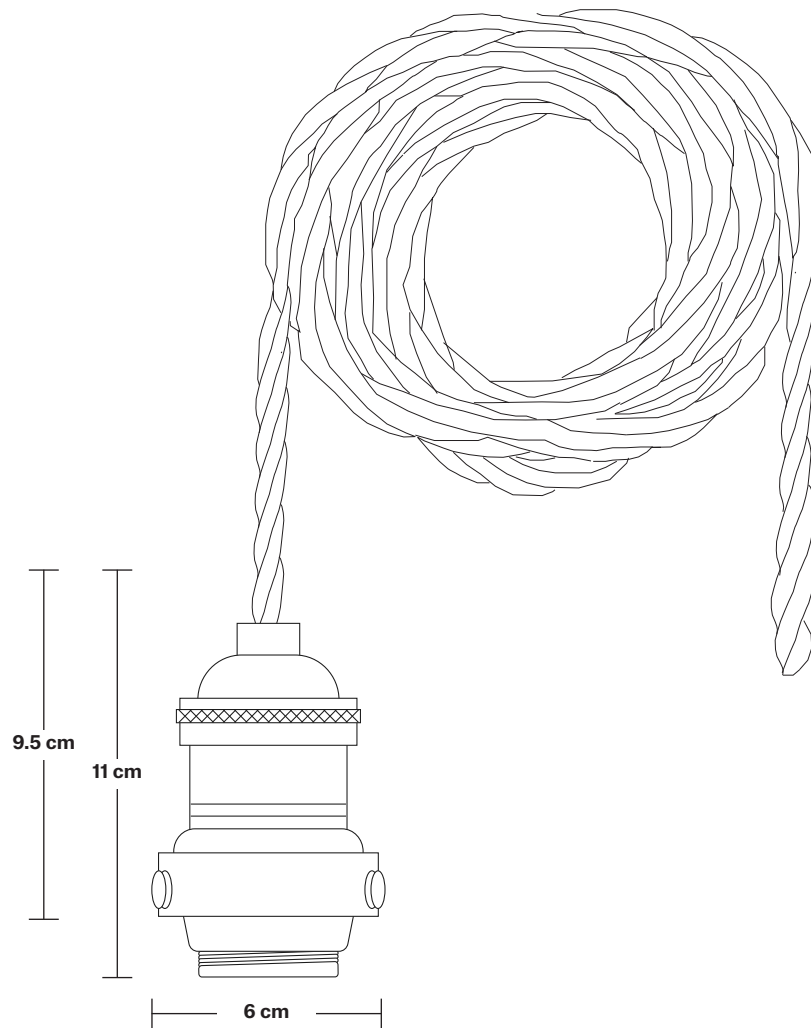

Bulb Required: Standard screw (E27) fitting, max 40W.

Shade Weight: 0.25 kg

Rose Weight: 2 kg

Holder Weight: 0.25 kg

Maximum Weight: 4.5 kg

INFORMATION

Product Code: BR-GLF7-5WCL

Finishes: Glass.

Shade Diameter: 18 cm / 7.1"

Shade Height (no holder): 13 cm / 5.1"

Holder Diameter: 6 cm / 2.4"

Holder Height: 11 cm / 4.3"

Ceiling Rose Width: 12 cm / 4.7"

Ceiling Rose Depth: 92 cm / 36"

Ceiling Rose Height: 3 cm / 1.2"

Rectangular Ceiling Rose - 5 Outlet - Pewter

SPECIFICATIONS	INFORMATION	DIMENSIONS
<p>We meet all UK and EU lighting and safety regulations.</p>	<p>Product Code: RE-CR50-P</p>	<p>H: 3 cm x W: 12 cm x D: 92 cm</p>
<p>Our products are hand finished to ensure an authentic vintage look and therefore they may vary slightly from those shown in the images.</p>	<p>Finishes: Pewter.</p>	<p>Ceiling Rose Width: 12 cm / 4.7"</p>
<p>Weight: 2 kg</p>	<p>Ready to be installed, installation required.</p>	<p>Ceiling Rose Depth: 92 cm / 36"</p>
	<p>Wall mount screws not included.</p>	<p>Ceiling Rose Height: 3 cm / 1.2"</p>

Flex: 2m Black Twisted Fabric Flex.

Ceiling Rose: Pewter.

DIMENSIONS

H: 213 cm x **W:** 6 cm x **D:** 6 cm

Holder Diameter: 6 cm / 2.5"

Holder Height: 11 cm / 4.3"

18 cm

Glass Funnel - 7 Inch