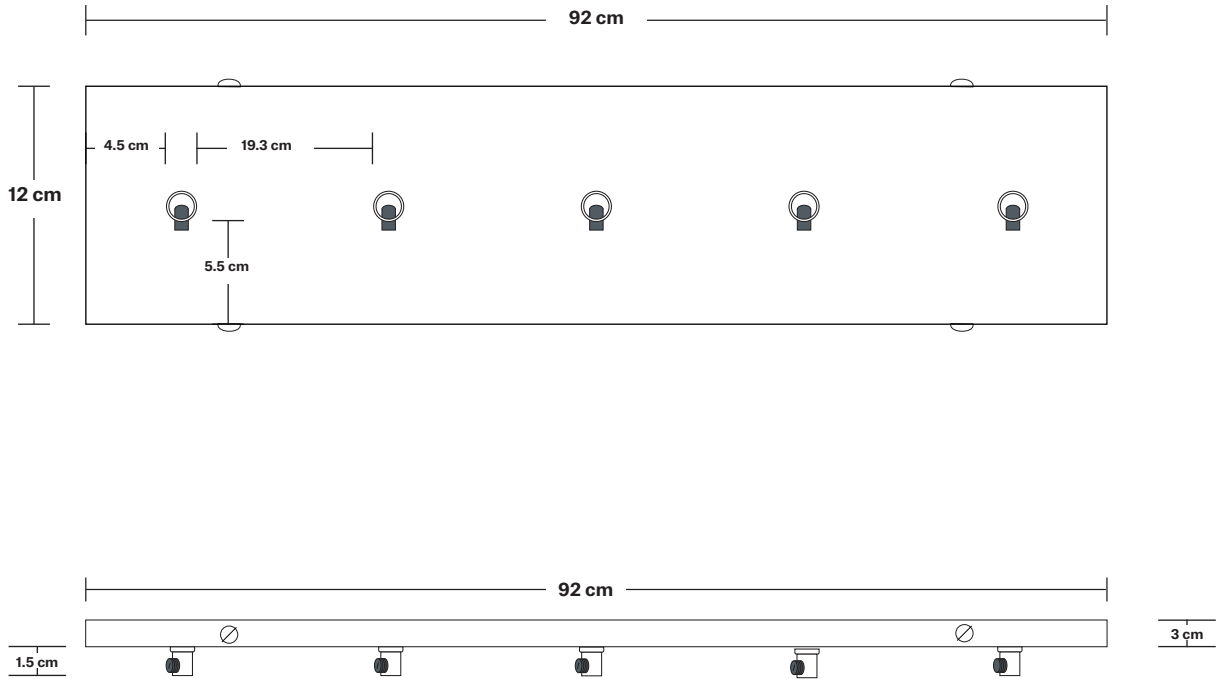

## DIMENSIONS

**H:** 221.5 cm x **W:** 103 cm x **D:** 20 cm

**Shade Diameter:** 20 cm / 7.9"

**Shade Height (no holder):** 9 cm / 3.1"

**Holder Diameter:** 6 cm / 2.4"

**Holder Height:** 11 cm / 4.3"

**Ceiling Rose Width:** 12 cm / 4.7"

# Rectangular Ceiling Rose - 5 Outlet - Pewter

SPECIFICATIONS	INFORMATION	DIMENSIONS
<p>We meet all UK and EU lighting and safety regulations.</p>	<p><b>Product Code:</b> RE-CR50-P</p>	<p><b>H:</b> 3 cm x <b>W:</b> 12 cm x <b>D:</b> 92 cm</p>
<p>Our products are hand finished to ensure an authentic vintage look and therefore they may vary slightly from those shown in the images.</p>	<p><b>Finishes:</b> Pewter.</p>	<p><b>Ceiling Rose Width:</b> 12 cm / 4.7"</p>
<p><b>Weight:</b> 2 kg</p>	<p>Ready to be installed, installation required.</p>	<p><b>Ceiling Rose Depth:</b> 92 cm / 36"</p>
	<p>Wall mount screws not included.</p>	<p><b>Ceiling Rose Height:</b> 3 cm / 1.2"</p>

### DIMENSIONS

**H:** 213 cm x **W:** 6 cm x **D:** 6 cm

**Holder Diameter:** 6 cm / 2.5"

**Holder Height:** 11 cm / 4.3"

20 cm

9 cm

4 cm

### DIMENSIONS

**H:** 9 cm x **W:** 20 cm x **D:** 20 cm

**Shade Diameter:** 20 cm / 8"

**Shade Height:** 9 cm / 3.5"