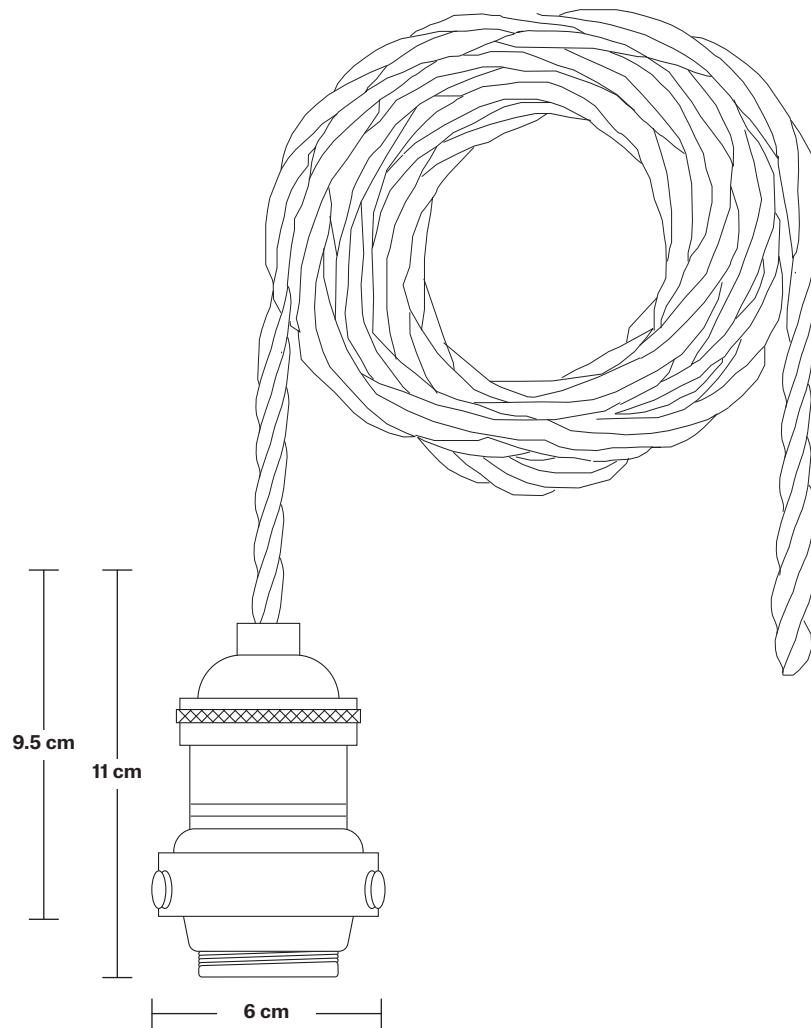

## DIMENSIONS

**H:** 221.5 cm x **W:** 103 cm x **D:** 20 cm

**Shade Diameter:** 20 cm / 7.9"

**Shade Height (no holder):** 9 cm / 3.1"

**Holder Diameter:** 6 cm / 2.4"

**Holder Height:** 11 cm / 4.3"

**Ceiling Rose Width:** 12 cm / 4.7"

# Rectangular Ceiling Rose - 5 Outlet - Pewter

SPECIFICATIONS	INFORMATION	DIMENSIONS
<p>We meet all UK and EU lighting and safety regulations.</p>	<p><b>Product Code:</b> RE-CR50-P</p>	<p><b>H:</b> 3 cm x <b>W:</b> 12 cm x <b>D:</b> 92 cm</p>
<p>Our products are hand finished to ensure an authentic vintage look and therefore they may vary slightly from those shown in the images.</p>	<p><b>Finishes:</b> Pewter.</p>	<p><b>Ceiling Rose Width:</b> 12 cm / 4.7"</p>
<p><b>Weight:</b> 2 kg</p>	<p>Ready to be installed, installation required.</p>	<p><b>Ceiling Rose Depth:</b> 92 cm / 36"</p>
	<p>Wall mount screws not included.</p>	<p><b>Ceiling Rose Height:</b> 3 cm / 1.2"</p>

### DIMENSIONS

**H:** 213 cm x **W:** 6 cm x **D:** 6 cm

**Holder Diameter:** 6 cm / 2.5"

**Holder Height:** 11 cm / 4.3"

20 cm

9 cm

4 cm

### DIMENSIONS

**H:** 9 cm x **W:** 20 cm x **D:** 20 cm

**Shade Diameter:** 20 cm / 8"

**Shade Height:** 9 cm / 3.5"