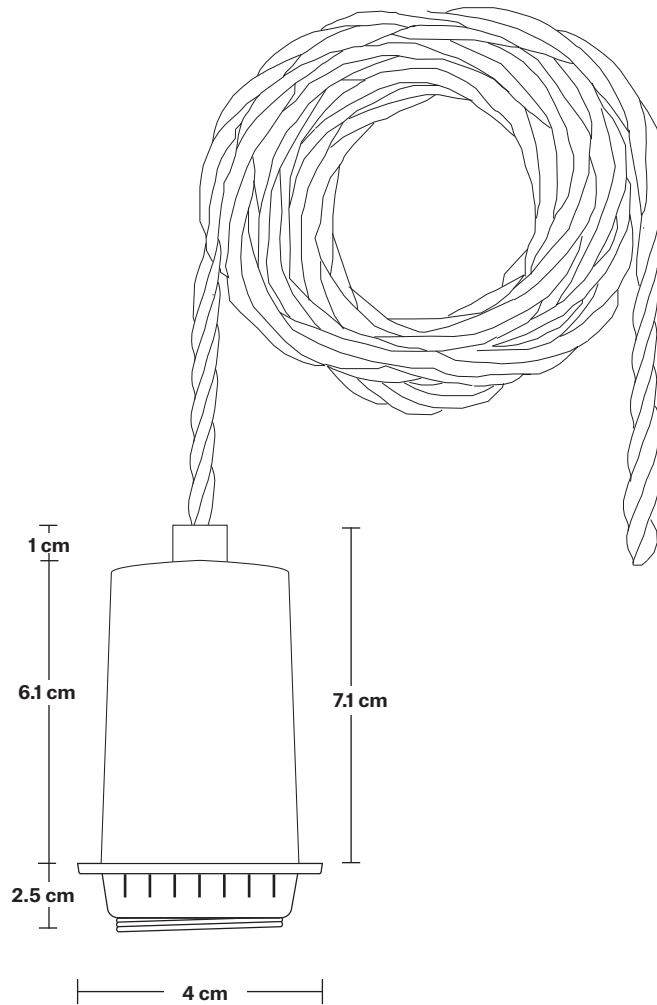

Bulb Required: Standard screw (E27) fitting, max 40W.

Shade Weight: 2 kg

Rose Weight: 1.25 kg

Holder Weight: 0.25 kg

Maximum Weight: 6.25 kg

INFORMATION

Product Code: SL-TGL-D8-5WCL

Finishes: Smoke grey, Amber.

Shade Diameter: 19.5 cm / 7.7"

Shade Height: 11 cm / 4.3"

Holder Diameter: 4 cm / 1.6"

Holder Height: 8 cm / 3.1"

Ceiling Rose Width: 12 cm / 4.7"

Ceiling Rose Depth: 92 cm / 36"

Ceiling Rose Height: 3 cm / 1.2"

INDUSTVILLE

Rectangular Ceiling Rose - 5 Outlet - Pewter

SPECIFICATIONS	INFORMATION	DIMENSIONS
<p>We meet all UK and EU lighting and safety regulations.</p>	<p>Product Code: RE-CR50-P</p>	<p>H: 3 cm x W: 12 cm x D: 92 cm</p>
<p>Our products are hand finished to ensure an authentic vintage look and therefore they may vary slightly from those shown in the images.</p>	<p>Finishes: Pewter.</p>	<p>Ceiling Rose Width: 12 cm / 4.7"</p>
<p>Weight: 2 kg</p>	<p>Ready to be installed, installation required.</p>	<p>Ceiling Rose Depth: 92 cm / 36"</p>
	<p>Wall mount screws not included.</p>	<p>Ceiling Rose Height: 3 cm / 1.2"</p>

19.5 cm

Tinted Glass Dome - 8 Inch

SPECIFICATIONS

We meet all UK and EU lighting and safety regulations.

Our products are hand finished to ensure an authentic vintage look and therefore they may vary slightly from those shown in the images.