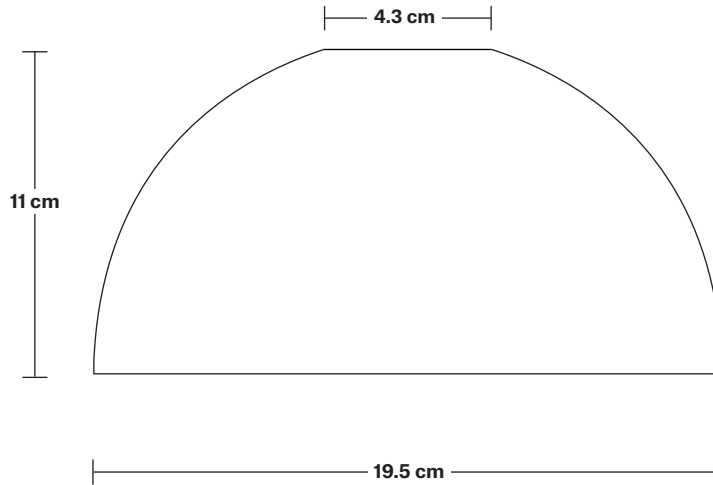

Shade Diameter: 19.5 cm / 7.7"

Shade Height: 11 cm / 4.3"

Holder Diameter: 4 cm / 1.6"

Holder Height: 8 cm / 3.1"

Ceiling Rose Width: 12 cm / 4.7"

Ceiling Rose Depth: 92 cm / 36"

Ceiling Rose Height: 3 cm / 1.2"

INDUSTVILLE

Rectangular Ceiling Rose - 5 Outlet - Pewter

SPECIFICATIONS	INFORMATION	DIMENSIONS
<p>We meet all UK and EU lighting and safety regulations.</p>	<p>Product Code: RE-CR50-P</p>	<p>H: 3 cm x W: 12 cm x D: 92 cm</p>
<p>Our products are hand finished to ensure an authentic vintage look and therefore they may vary slightly from those shown in the images.</p>	<p>Finishes: Pewter.</p>	<p>Ceiling Rose Width: 12 cm / 4.7"</p>
<p>Weight: 2 kg</p>	<p>Ready to be installed, installation required.</p>	<p>Ceiling Rose Depth: 92 cm / 36"</p>
	<p>Wall mount screws not included.</p>	<p>Ceiling Rose Height: 3 cm / 1.2"</p>

Flex: 2m Black Twisted Fabric Flex.

DIMENSIONS

H: 209.6 cm x **W:** 4 cm x **D:** 4 cm

Holder Diameter: 4 cm / 1.6"

Holder Height: 9.6 cm / 3.8"

19.5 cm

11 cm

4.3 cm

19.5 cm

Tinted Glass Dome - 8 Inch

SPECIFICATIONS

We meet all UK and EU lighting and safety regulations.

Our products are hand finished to ensure an authentic vintage look and therefore they may vary slightly from those shown in the images.