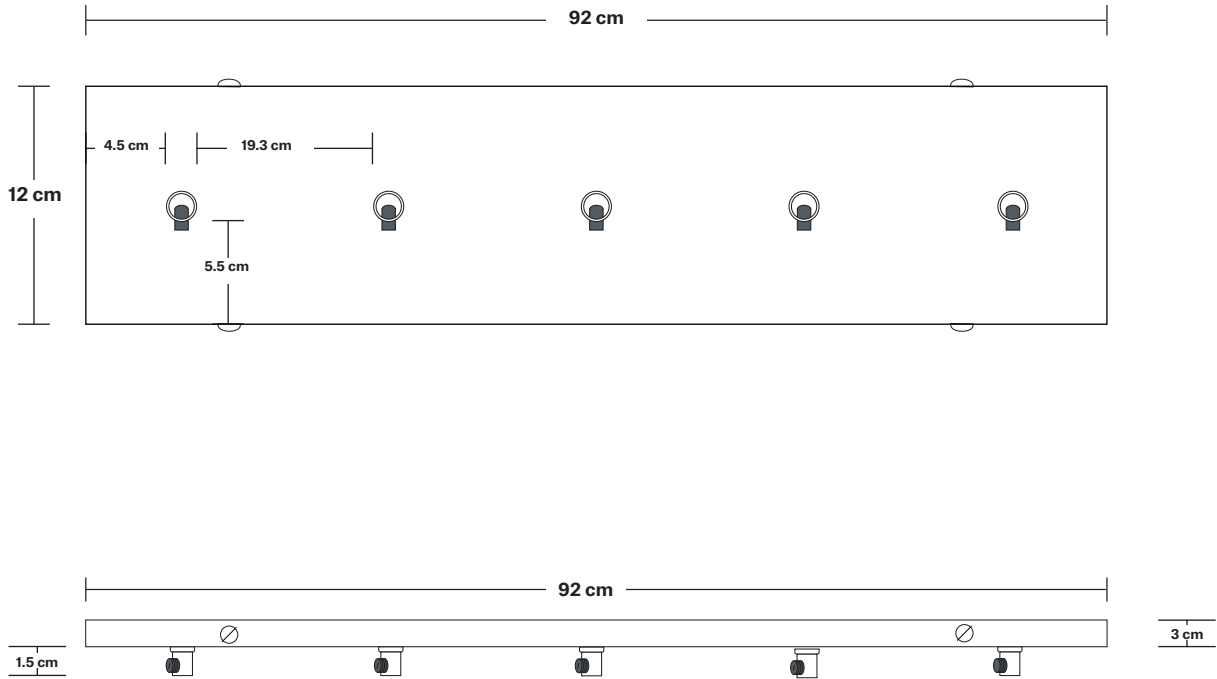

Bulb Required: Standard screw (E27) fitting, max 40W.

Shade Weight: 2 kg

Rose Weight: 1.25 kg

Holder Weight: 0.25 kg

Maximum Weight: 6.25 kg

INFORMATION

Product Code: SL-TGL-D8-5WCL

Finishes: Smoke grey, Amber.

Shade Diameter: 19.5 cm / 7.7"

Shade Height: 11 cm / 4.3"

Holder Diameter: 4 cm / 1.6"

Holder Height: 8 cm / 3.1"

Ceiling Rose Width: 12 cm / 4.7"

Ceiling Rose Depth: 92 cm / 36"

Ceiling Rose Height: 3 cm / 1.2"

INDUSTVILLE

Rectangular Ceiling Rose - 5 Outlet - Pewter

SPECIFICATIONS	INFORMATION	DIMENSIONS
<p>We meet all UK and EU lighting and safety regulations.</p>	<p>Product Code: RE-CR50-P</p>	<p>H: 3 cm x W: 12 cm x D: 92 cm</p>
<p>Our products are hand finished to ensure an authentic vintage look and therefore they may vary slightly from those shown in the images.</p>	<p>Finishes: Pewter.</p>	<p>Ceiling Rose Width: 12 cm / 4.7"</p>
<p>Weight: 2 kg</p>	<p>Ready to be installed, installation required.</p>	<p>Ceiling Rose Depth: 92 cm / 36"</p>
	<p>Wall mount screws not included.</p>	<p>Ceiling Rose Height: 3 cm / 1.2"</p>

Weight: 0.6 kg

INFORMATION

Product Code: TGL-D8-SO

Finishes: Amber, Smoke Grey.

DIMENSIONS

H: 11 cm x **W:** 19.5 cm x **D:** 19.5 cm

Shade Diameter: 19.5 cm / 7.6"

Shade Height: 11 cm / 4.3"