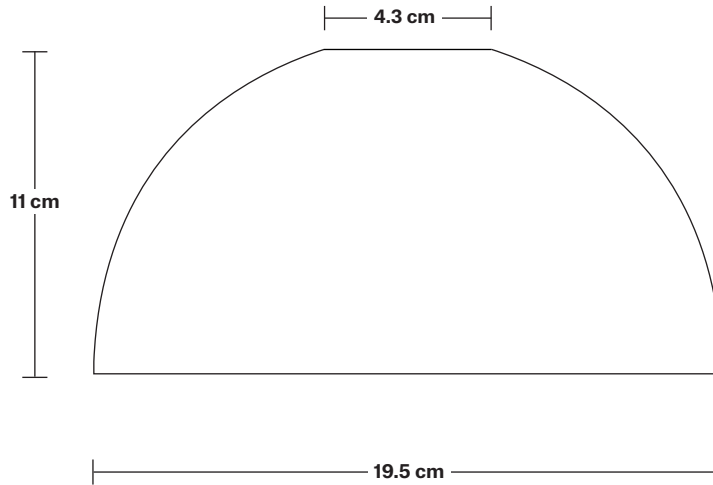

Shade Diameter: 19.5 cm / 7.7"

Shade Height: 11 cm / 4.3"

Holder Diameter: 9.5 cm / 3.7"

Holder Height: 6.3 cm / 2.5"

Ceiling Rose Width: 12 cm / 4.7"

Ceiling Rose Depth: 92 cm / 36"

Ceiling Rose Height: 3 cm / 1.2"

Ceiling Rose Width: 12 cm / 4.7"

Ceiling Rose Depth: 92 cm / 36"

Ceiling Rose Height: 3 cm / 1.2"

Chelsea Cord Set ES E27 Bulb Holder - Without Ceiling Rose

SPECIFICATIONS	INFORMATION	DIMENSIONS
<p>We meet all UK and EU lighting and safety regulations.</p>	<p>Product Code: CH-CS-2M-NCR</p>	<p>H: 110.3 cm x W: 9.3 cm x D: 9.5 cm</p>
<p>Our products are hand finished to ensure an authentic vintage look and therefore they may vary slightly from those shown in the images.</p>	<p>Finishes: Brass, Pewter.</p>	<p>Holder Diameter: 9.5 cm / 3.7"</p>
<p>Bulb Required: Standard screw (E27) fitting, max 40W.</p>	<p>Ready to be installed, installation required.</p>	<p>Holder Height: 9.3 cm / 3.6"</p>
<p>Weight: 0.25 kg</p>	<p>Wall mount screws not included.</p>	<p>Holder Width: 9.5 cm / 3.7"</p>
	<p>Flex: 2m Black Twisted Fabric Flex.</p>	

19.5 cm

11 cm

4.3 cm

19.5 cm

Tinted Glass Dome - 8 Inch

SPECIFICATIONS

We meet all UK and EU lighting and safety regulations.

Our products are hand finished to ensure an authentic vintage look and therefore they may vary slightly from those shown in the images.

Weight: 0.6 kg

INFORMATION

Product Code: TGL-D8-SO

Finishes: Amber, Smoke Grey.

DIMENSIONS

H: 11 cm x **W:** 19.5 cm x **D:** 19.5 cm

Shade Diameter: 19.5 cm / 7.6"

Shade Height: 11 cm / 4.3"