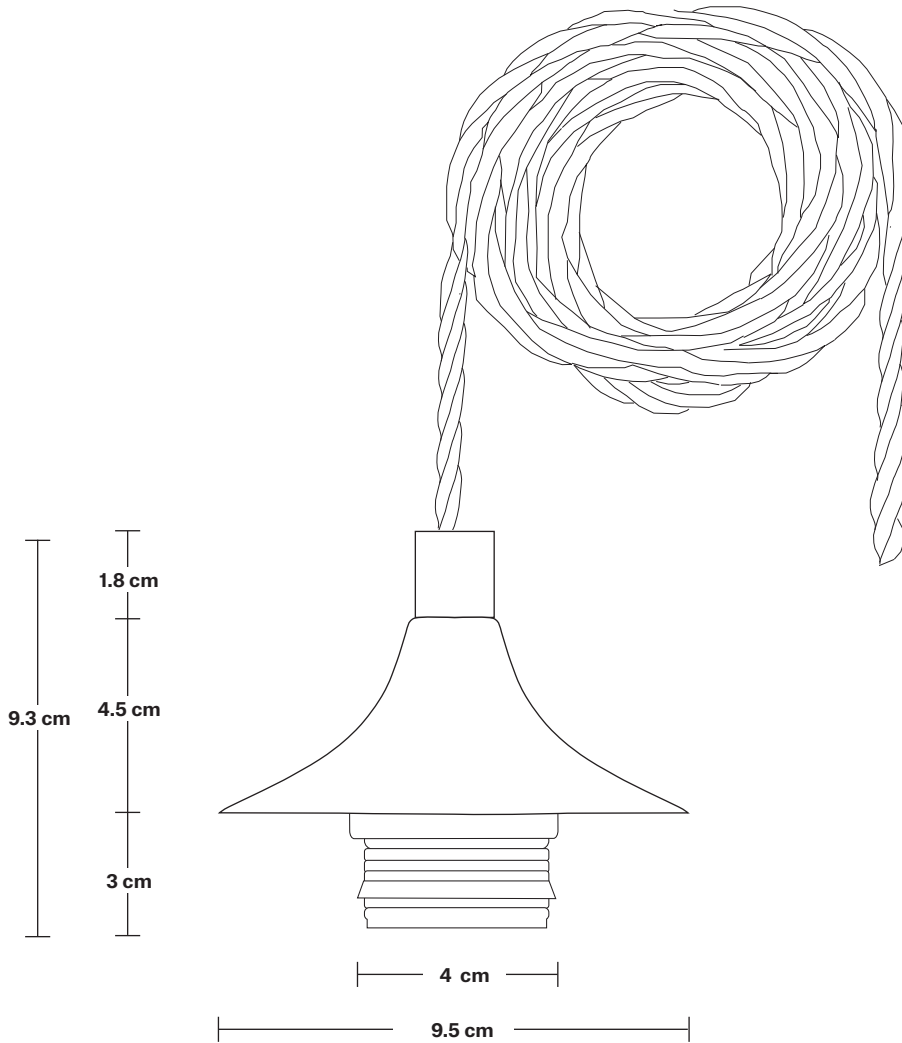

Shade Diameter: 19.5 cm / 7.7"

Shade Height: 11 cm / 4.3"

Holder Diameter: 9.5 cm / 3.7"

Holder Height: 6.3 cm / 2.5"

Ceiling Rose Width: 12 cm / 4.7"

Ceiling Rose Depth: 92 cm / 36"

Ceiling Rose Height: 3 cm / 1.2"

Weight: 2 kg

INFORMATION

Product Code: RE-CR50-P

Finishes: Pewter.

Ready to be installed, installation required.

Wall mount screws not included.

DIMENSIONS

H: 3 cm x **W:** 12 cm x **D:** 92 cm

Ceiling Rose Width: 12 cm / 4.7"

Ceiling Rose Depth: 92 cm / 36"

Ceiling Rose Height: 3 cm / 1.2"

Chelsea Cord Set ES E27 Bulb Holder - Without Ceiling Rose

SPECIFICATIONS	INFORMATION	DIMENSIONS
<p>We meet all UK and EU lighting and safety regulations.</p>	<p>Product Code: CH-CS-2M-NCR</p>	<p>H: 110.3 cm x W: 9.3 cm x D: 9.5 cm</p>
<p>Our products are hand finished to ensure an authentic vintage look and therefore they may vary slightly from those shown in the images.</p>	<p>Finishes: Brass, Pewter.</p>	<p>Holder Diameter: 9.5 cm / 3.7"</p>
<p>Bulb Required: Standard screw (E27) fitting, max 40W.</p>	<p>Ready to be installed, installation required.</p>	<p>Holder Height: 9.3 cm / 3.6"</p>
<p>Weight: 0.25 kg</p>	<p>Wall mount screws not included.</p>	<p>Holder Width: 9.5 cm / 3.7"</p>
	<p>Flex: 2m Black Twisted Fabric Flex.</p>	

19.5 cm

11 cm

4.3 cm

19.5 cm

Tinted Glass Dome - 8 Inch

SPECIFICATIONS

We meet all UK and EU lighting and safety regulations.

Our products are hand finished to ensure an authentic vintage look and therefore they may vary slightly from those shown in the images.