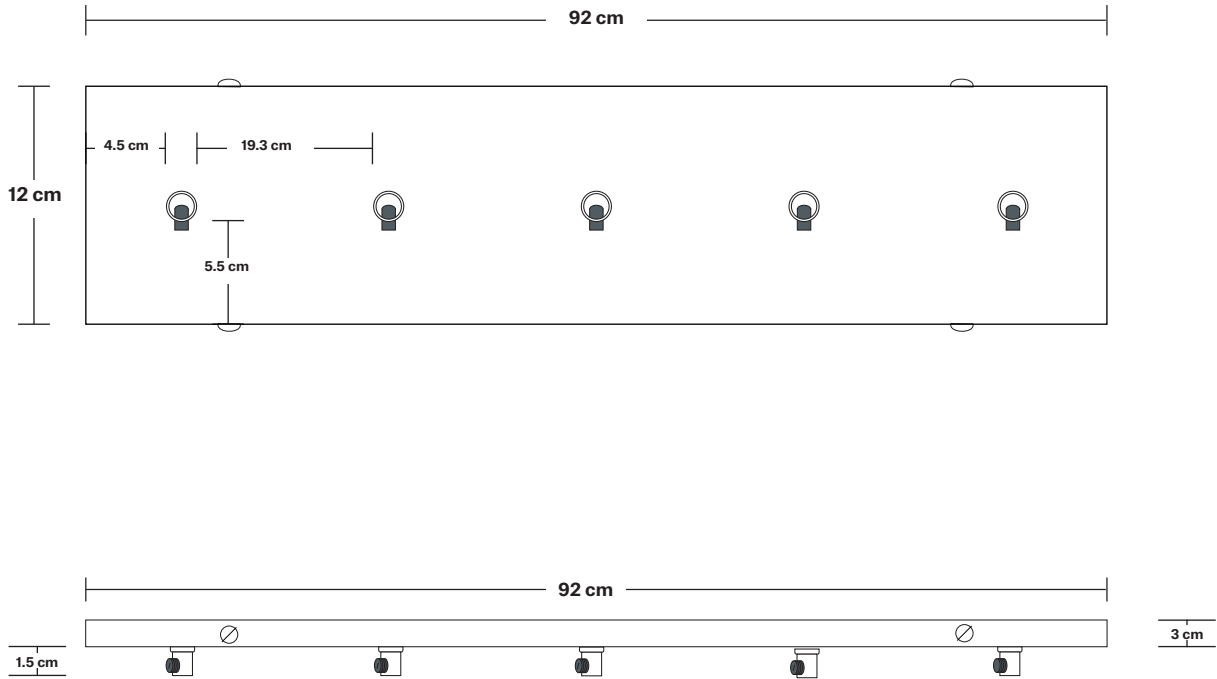

Shade Diameter: 19.5 cm / 7.7"

Shade Height: 11 cm / 4.3"

Holder Diameter: 9.5 cm / 3.7"

Holder Height: 6.3 cm / 2.5"

Ceiling Rose Width: 12 cm / 4.7"

Ceiling Rose Depth: 92 cm / 36"

Ceiling Rose Height: 3 cm / 1.2"

Weight: 2 kg

INFORMATION

Product Code: RE-CR50-P

Finishes: Pewter.

Ready to be installed, installation required.

Wall mount screws not included.

DIMENSIONS

H: 3 cm x **W:** 12 cm x **D:** 92 cm

Ceiling Rose Width: 12 cm / 4.7"

Ceiling Rose Depth: 92 cm / 36"

Ceiling Rose Height: 3 cm / 1.2"

Chelsea Cord Set ES E27 Bulb Holder - Without Ceiling Rose

SPECIFICATIONS	INFORMATION	DIMENSIONS
<p>We meet all UK and EU lighting and safety regulations.</p>	<p>Product Code: CH-CS-2M-NCR</p>	<p>H: 110.3 cm x W: 9.3 cm x D: 9.5 cm</p>
<p>Our products are hand finished to ensure an authentic vintage look and therefore they may vary slightly from those shown in the images.</p>	<p>Finishes: Brass, Pewter.</p>	<p>Holder Diameter: 9.5 cm / 3.7"</p>
<p>Bulb Required: Standard screw (E27) fitting, max 40W.</p>	<p>Ready to be installed, installation required.</p>	<p>Holder Height: 9.3 cm / 3.6"</p>
<p>Weight: 0.25 kg</p>	<p>Wall mount screws not included.</p>	<p>Holder Width: 9.5 cm / 3.7"</p>
	<p>Flex: 2m Black Twisted Fabric Flex.</p>	

19.5 cm

11 cm

4.3 cm

19.5 cm

Tinted Glass Dome - 8 Inch

SPECIFICATIONS

We meet all UK and EU lighting and safety regulations.

Our products are hand finished to ensure an authentic vintage look and therefore they may vary slightly from those shown in the images.