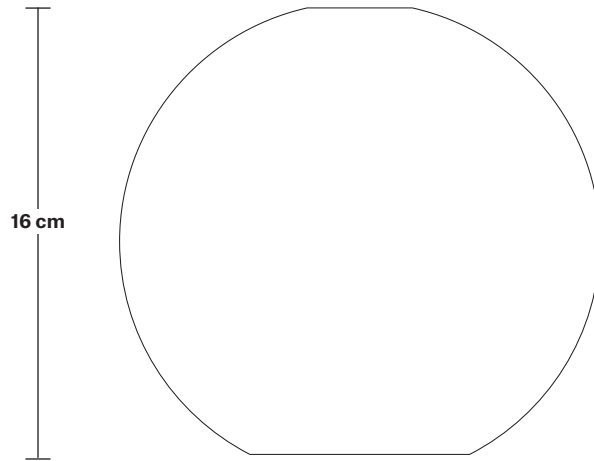

Shade Diameter: 17 cm / 6.7"

Shade Height (no holder): 16 cm / 6.3"

Holder Diameter: 6 cm / 2.4"

Holder Height: 11 cm / 4.3"

Ceiling Rose Width: 12 cm / 4.7"

Ceiling Rose Depth: 92 cm / 36"

Ceiling Rose Height: 3 cm / 1.2"

Rectangular Ceiling Rose - 5 Outlet - Pewter

SPECIFICATIONS	INFORMATION	DIMENSIONS
<p>We meet all UK and EU lighting and safety regulations.</p>	<p>Product Code: RE-CR50-P</p>	<p>H: 3 cm x W: 12 cm x D: 92 cm</p>
<p>Our products are hand finished to ensure an authentic vintage look and therefore they may vary slightly from those shown in the images.</p>	<p>Finishes: Pewter.</p>	<p>Ceiling Rose Width: 12 cm / 4.7"</p>
<p>Weight: 2 kg</p>	<p>Ready to be installed, installation required.</p>	<p>Ceiling Rose Depth: 92 cm / 36"</p>
	<p>Wall mount screws not included.</p>	<p>Ceiling Rose Height: 3 cm / 1.2"</p>

Flex: 2m Black Twisted Fabric Flex.

Ceiling Rose: Pewter.

DIMENSIONS

H: 213 cm x **W:** 6 cm x **D:** 6 cm

Holder Diameter: 6 cm / 2.5"

Holder Height: 11 cm / 4.3"

SHADE ONLY

17 cm

4.3 cm

16 cm

7.9 cm

Tinted Glass Globe - 7 Inch

SPECIFICATIONS

We meet all UK and EU lighting and safety regulations.

Our products are hand finished to ensure an authentic vintage look and therefore they may vary slightly from those shown in the images.