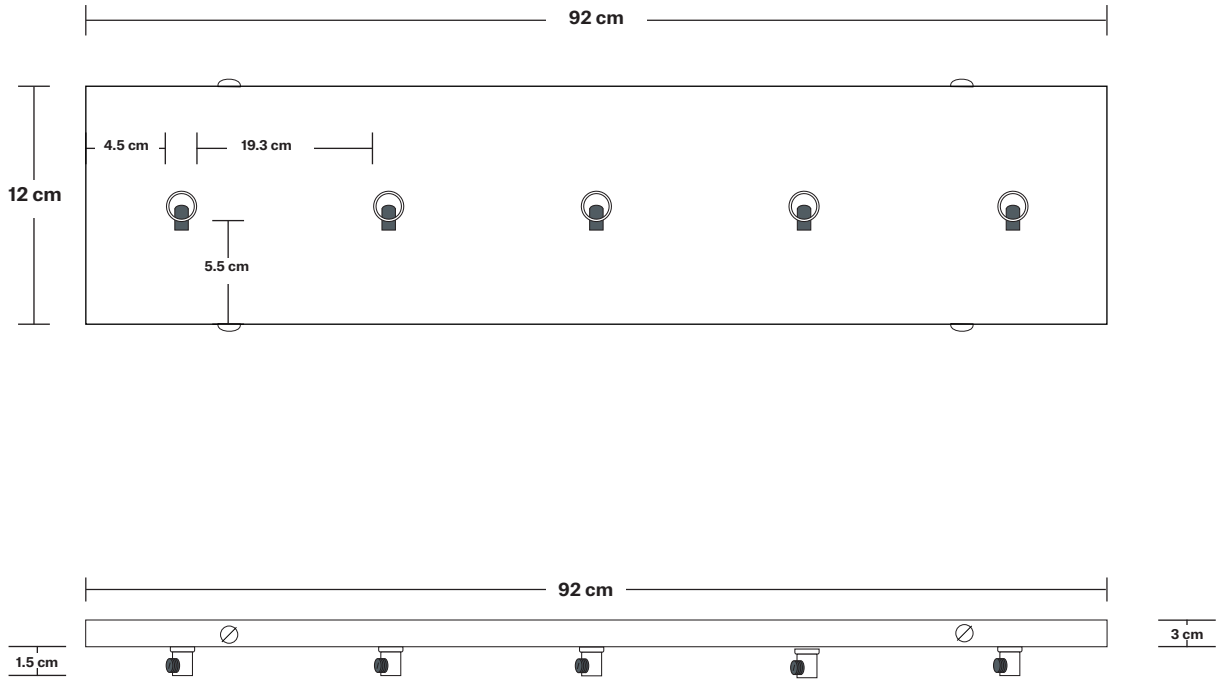

Bulb Required: Standard screw (E27) fitting, max 40W.

Shade Weight: 0.5 kg

Rose Weight: 2 kg

Holder Weight: 0.25 kg

Maximum Weight: 5.9 kg

INFORMATION

Product Code: BR-TGL-GL7-5WCL

Finishes: Smoke Grey, Amber.

Shade Diameter: 17 cm / 6.7"

Shade Height (no holder): 16 cm / 6.3"

Holder Diameter: 6 cm / 2.4"

Holder Height: 11 cm / 4.3"

Ceiling Rose Width: 12 cm / 4.7"

Ceiling Rose Depth: 92 cm / 36"

Ceiling Rose Height: 3 cm / 1.2"

Rectangular Ceiling Rose - 5 Outlet - Pewter

SPECIFICATIONS	INFORMATION	DIMENSIONS
<p>We meet all UK and EU lighting and safety regulations.</p>	<p>Product Code: RE-CR50-P</p>	<p>H: 3 cm x W: 12 cm x D: 92 cm</p>
<p>Our products are hand finished to ensure an authentic vintage look and therefore they may vary slightly from those shown in the images.</p>	<p>Finishes: Pewter.</p>	<p>Ceiling Rose Width: 12 cm / 4.7"</p>
<p>Weight: 2 kg</p>	<p>Ready to be installed, installation required.</p>	<p>Ceiling Rose Depth: 92 cm / 36"</p>
	<p>Wall mount screws not included.</p>	<p>Ceiling Rose Height: 3 cm / 1.2"</p>

4.3 cm

16 cm

7.9 cm

Tinted Glass Globe - 7 Inch

SPECIFICATIONS

We meet all UK and EU lighting and safety regulations.

Our products are hand finished to ensure an authentic vintage look and therefore they may vary slightly from those shown in the images.