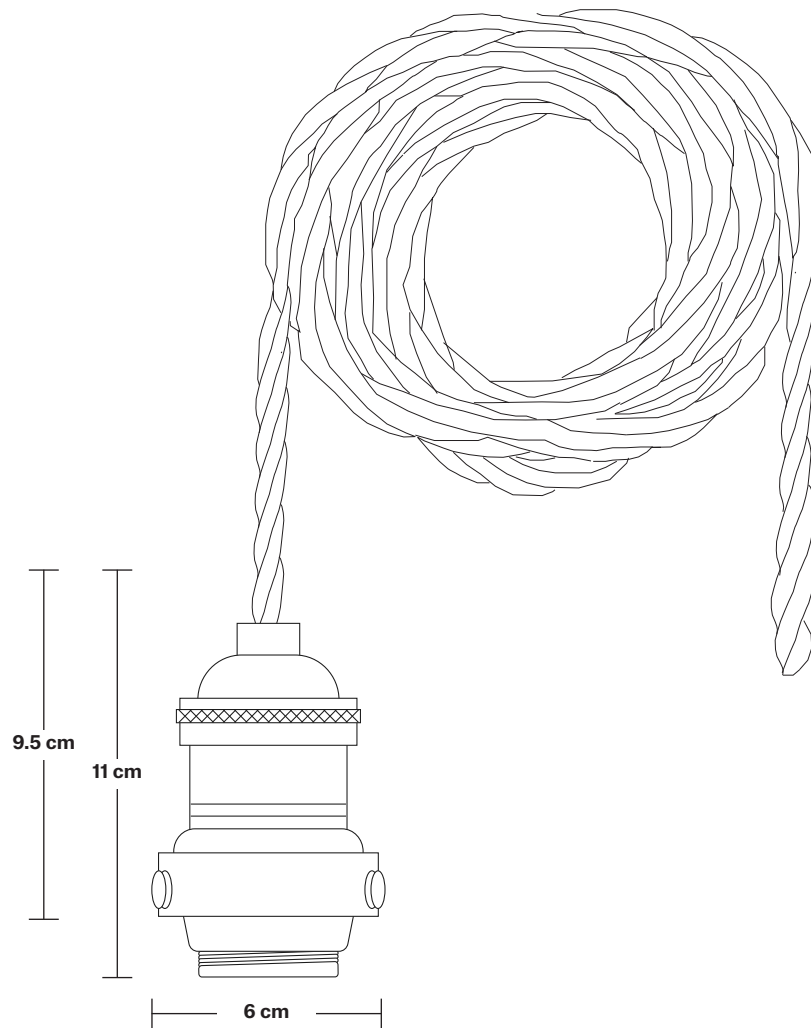

Bulb Required: Standard screw (E27) fitting, max 40W.

Shade Weight: 0.5 kg

Rose Weight: 2 kg

Holder Weight: 0.25 kg

Maximum Weight: 5.9 kg

INFORMATION

Product Code: BR-TGL-GL7-5WCL

Finishes: Smoke Grey, Amber.

Shade Diameter: 17 cm / 6.7"

Shade Height (no holder): 16 cm / 6.3"

Holder Diameter: 6 cm / 2.4"

Holder Height: 11 cm / 4.3"

Ceiling Rose Width: 12 cm / 4.7"

Ceiling Rose Depth: 92 cm / 36"

Ceiling Rose Height: 3 cm / 1.2"

Rectangular Ceiling Rose - 5 Outlet - Pewter

SPECIFICATIONS	INFORMATION	DIMENSIONS
<p>We meet all UK and EU lighting and safety regulations.</p>	<p>Product Code: RE-CR50-P</p>	<p>H: 3 cm x W: 12 cm x D: 92 cm</p>
<p>Our products are hand finished to ensure an authentic vintage look and therefore they may vary slightly from those shown in the images.</p>	<p>Finishes: Pewter.</p>	<p>Ceiling Rose Width: 12 cm / 4.7"</p>
<p>Weight: 2 kg</p>	<p>Ready to be installed, installation required.</p>	<p>Ceiling Rose Depth: 92 cm / 36"</p>
	<p>Wall mount screws not included.</p>	<p>Ceiling Rose Height: 3 cm / 1.2"</p>

4.3 cm

16 cm

7.9 cm

Tinted Glass Globe - 7 Inch

SPECIFICATIONS

We meet all UK and EU lighting and safety regulations.

Our products are hand finished to ensure an authentic vintage look and therefore they may vary slightly from those shown in the images.