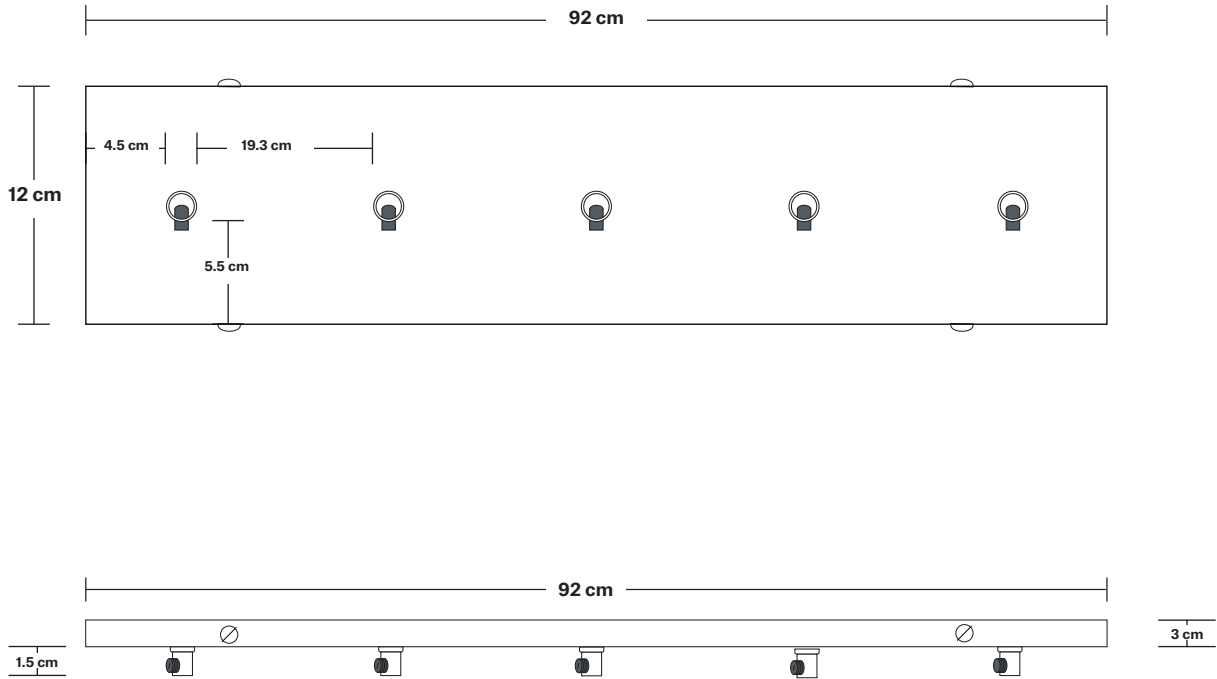

## DIMENSIONS

**H:** 227.5 cm x **W:** 97 cm x **D:** 14 cm

**Shade Diameter:** 14 cm / 5.5"

**Shade Height (no holder):** 14.5 cm / 5.7"

**Holder Diameter:** 6 cm / 2.4"

**Holder Height:** 11 cm / 4.3"

**Ceiling Rose Width:** 12 cm / 4.7"

# Rectangular Ceiling Rose - 5 Outlet - Pewter

SPECIFICATIONS	INFORMATION	DIMENSIONS
<p>We meet all UK and EU lighting and safety regulations.</p>	<p><b>Product Code:</b> RE-CR50-P</p>	<p><b>H:</b> 3 cm x <b>W:</b> 12 cm x <b>D:</b> 92 cm</p>
<p>Our products are hand finished to ensure an authentic vintage look and therefore they may vary slightly from those shown in the images.</p>	<p><b>Finishes:</b> Pewter.</p>	<p><b>Ceiling Rose Width:</b> 12 cm / 4.7"</p>
<p><b>Weight:</b> 2 kg</p>	<p>Ready to be installed, installation required.</p>	<p><b>Ceiling Rose Depth:</b> 92 cm / 36"</p>
	<p>Wall mount screws not included.</p>	<p><b>Ceiling Rose Height:</b> 3 cm / 1.2"</p>

### DIMENSIONS

**H:** 213 cm x **W:** 6 cm x **D:** 6 cm

**Holder Diameter:** 6 cm / 2.5"

**Holder Height:** 11 cm / 4.3"

14 cm

4.3 cm

14.5 cm

11 cm

### DIMENSIONS

**H:** 14.5 cm x **W:** 14 cm x **D:** 14 cm

**Shade Diameter:** 14 cm / 5.5"

**Shade Height:** 14.5 cm / 5.7"