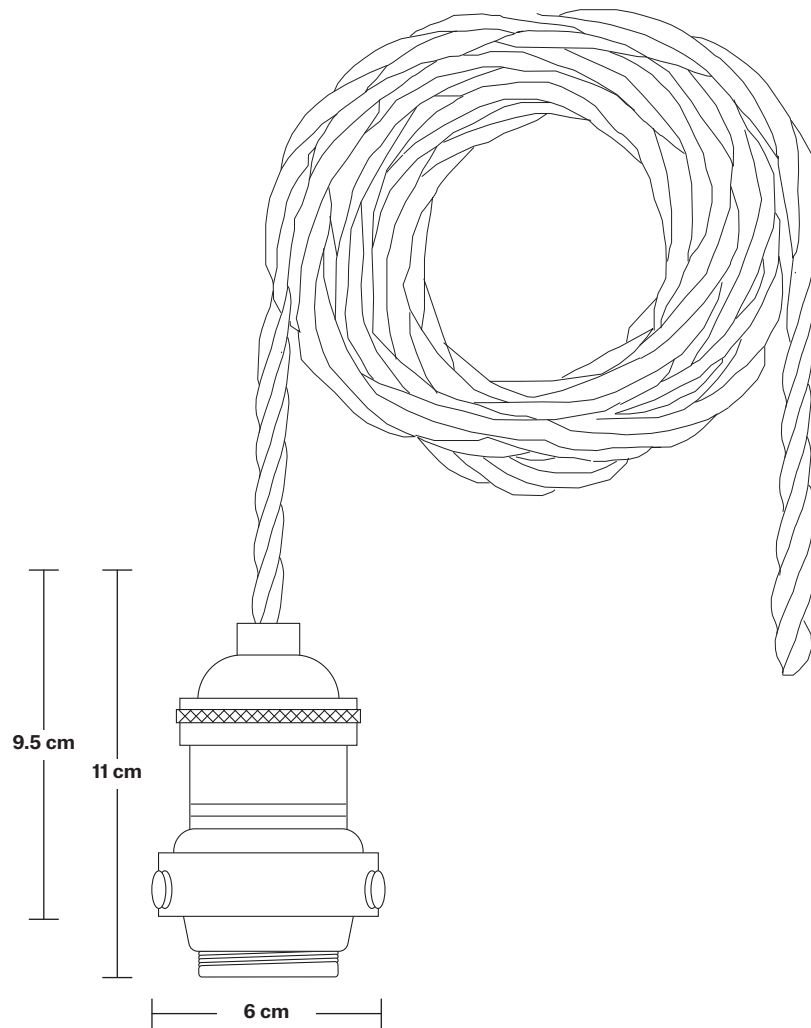

## DIMENSIONS

**H:** 227.5 cm x **W:** 97 cm x **D:** 14 cm

**Shade Diameter:** 14 cm / 5.5"

**Shade Height (no holder):** 14.5 cm / 5.7"

**Holder Diameter:** 6 cm / 2.4"

**Holder Height:** 11 cm / 4.3"

**Ceiling Rose Width:** 12 cm / 4.7"

# Rectangular Ceiling Rose - 5 Outlet - Pewter

SPECIFICATIONS	INFORMATION	DIMENSIONS
<p>We meet all UK and EU lighting and safety regulations.</p>	<p><b>Product Code:</b> RE-CR50-P</p>	<p><b>H:</b> 3 cm x <b>W:</b> 12 cm x <b>D:</b> 92 cm</p>
<p>Our products are hand finished to ensure an authentic vintage look and therefore they may vary slightly from those shown in the images.</p>	<p><b>Finishes:</b> Pewter.</p>	<p><b>Ceiling Rose Width:</b> 12 cm / 4.7"</p>
<p><b>Weight:</b> 2 kg</p>	<p>Ready to be installed, installation required.</p>	<p><b>Ceiling Rose Depth:</b> 92 cm / 36"</p>
	<p>Wall mount screws not included.</p>	<p><b>Ceiling Rose Height:</b> 3 cm / 1.2"</p>

### DIMENSIONS

**H:** 213 cm x **W:** 6 cm x **D:** 6 cm

**Holder Diameter:** 6 cm / 2.5"

**Holder Height:** 11 cm / 4.3"

14 cm

4.3 cm

14.5 cm

11 cm

### DIMENSIONS

**H:** 14.5 cm x **W:** 14 cm x **D:** 14 cm

**Shade Diameter:** 14 cm / 5.5"

**Shade Height:** 14.5 cm / 5.7"