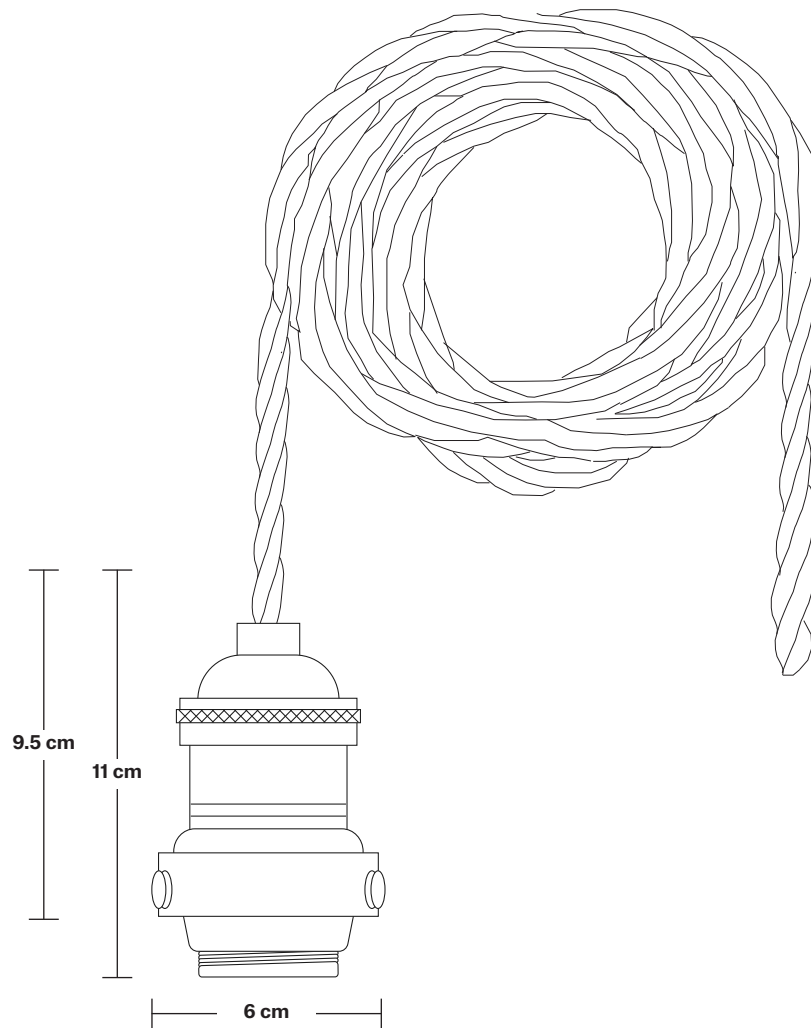

Bulb Required: Standard screw (E27) fitting, max 40W.

Shade Weight: 1.3 kg

Rose Weight: 3.05 kg

Holder Weight: 0.25 kg

Maximum Weight: 10.8 kg

INFORMATION

Product Code: BR-TGL-GL9-5W5QCL

Finishes: Smoke Grey, Amber.

Shade Diameter: 22.2 cm / 8.7"

Shade Height: 20.5 cm / 8"

Holder Diameter: 6 cm / 2.4"

Holder Height: 11 cm / 4.3"

Ceiling Rose Width: 50 cm / 19.6"

Ceiling Rose Depth: 50 cm / 19.6"

Ceiling Rose Height: 3 cm / 1.2"

Square Ceiling Rose - 5 Outlet - Pewter

SPECIFICATIONS	INFORMATION	DIMENSIONS
<p>We meet all UK and EU lighting and safety regulations.</p>	<p>Product Code: SQ-CR50-P</p>	<p>H: 3 cm x W: 50 cm x D: 50 cm</p>
<p>Our products are hand finished to ensure an authentic vintage look and therefore they may vary slightly from those shown in the images.</p>	<p>Finishes: Pewter.</p>	<p>Ceiling Rose Width: 50 cm / 19.6"</p>
<p>Bulb Required: Standard screw (E27) fitting, max 40W.</p>	<p>Ready to be installed, installation required.</p>	<p>Ceiling Rose Depth: 50 cm / 19.6"</p>
<p>Weight: 3.05 kg</p>	<p>Wall mount screws not included.</p>	<p>Ceiling Rose Height: 3 cm / 1.2"</p>

Brooklyn Cord Set ES E27 Bulb Holder - Fabric Flex - 2m - Without Ceiling Rose

SPECIFICATIONS

We meet all UK and EU lighting and safety regulations.

Our products are hand finished to ensure an authentic vintage look and therefore they may vary slightly from those shown in the images.