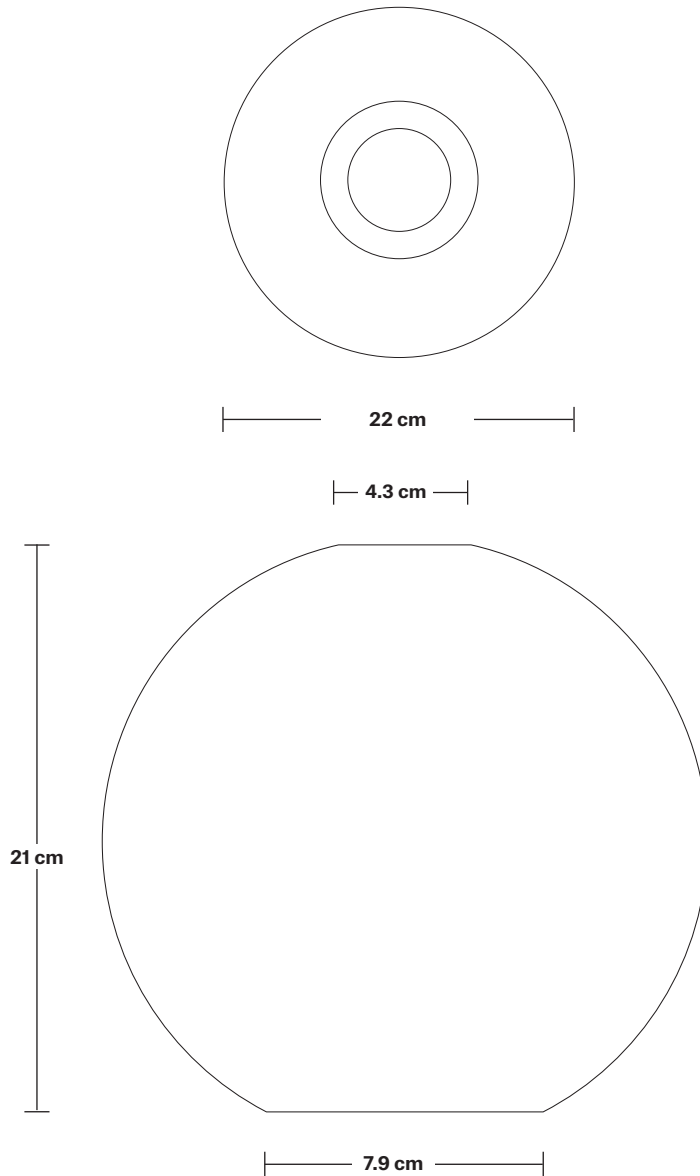

Shade Diameter: 22.2 cm / 8.7"

Shade Height: 20.5 cm / 8"

Holder Diameter: 6 cm / 2.4"

Holder Height: 11 cm / 4.3"

Ceiling Rose Width: 50 cm / 19.6"

Ceiling Rose Depth: 50 cm / 19.6"

Ceiling Rose Height: 3 cm / 1.2"

Square Ceiling Rose - 5 Outlet - Pewter

SPECIFICATIONS	INFORMATION	DIMENSIONS
<p>We meet all UK and EU lighting and safety regulations.</p>	<p>Product Code: SQ-CR50-P</p>	<p>H: 3 cm x W: 50 cm x D: 50 cm</p>
<p>Our products are hand finished to ensure an authentic vintage look and therefore they may vary slightly from those shown in the images.</p>	<p>Finishes: Pewter.</p>	<p>Ceiling Rose Width: 50 cm / 19.6"</p>
<p>Bulb Required: Standard screw (E27) fitting, max 40W.</p>	<p>Ready to be installed, installation required.</p>	<p>Ceiling Rose Depth: 50 cm / 19.6"</p>
<p>Weight: 3.05 kg</p>	<p>Wall mount screws not included.</p>	<p>Ceiling Rose Height: 3 cm / 1.2"</p>

Flex: 2m Black Twisted Fabric Flex.

Ceiling Rose: Pewter.

DIMENSIONS

H: 213 cm x **W:** 6 cm x **D:** 6 cm

Holder Diameter: 6 cm / 2.5"

Holder Height: 11 cm / 4.3"

Tinted Glass Globe - 9 Inch

SPECIFICATIONS

INFORMATION

Product Code: TGL-GL9-SO

Finishes: Amber, Smoke Grey.

DIMENSIONS

H: 21 cm x **W:** 22 cm x **D:** 22 cm

Shade Diameter: 22 cm / 8.6"

Shade Height: 21 cm / 8.2"