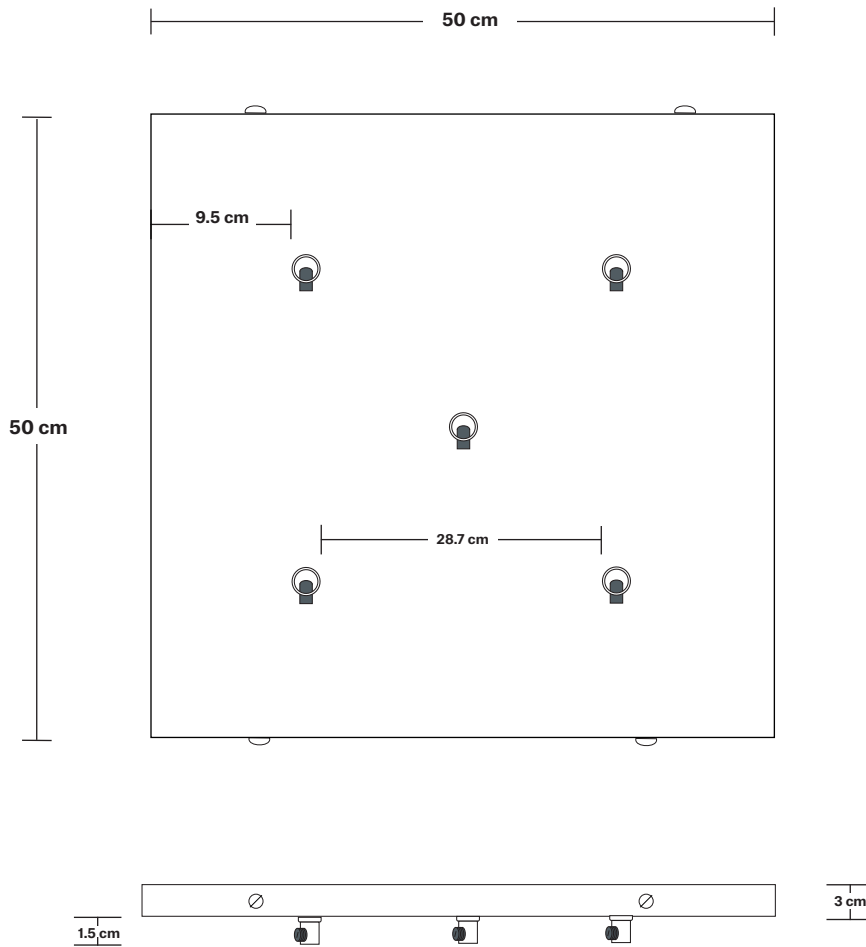

Bulb Required: Standard screw (E27) fitting, max 40W.

Shade Weight: 1.3 kg

Rose Weight: 3.05 kg

Holder Weight: 0.25 kg

Maximum Weight: 10.8 kg

INFORMATION

Product Code: BR-TGL-GL9-5W5QCL

Finishes: Smoke Grey, Amber.

Shade Diameter: 22.2 cm / 8.7"

Shade Height: 20.5 cm / 8"

Holder Diameter: 6 cm / 2.4"

Holder Height: 11 cm / 4.3"

Ceiling Rose Width: 50 cm / 19.6"

Ceiling Rose Depth: 50 cm / 19.6"

Ceiling Rose Height: 3 cm / 1.2"

Square Ceiling Rose - 5 Outlet - Pewter

SPECIFICATIONS	INFORMATION	DIMENSIONS
<p>We meet all UK and EU lighting and safety regulations.</p>	<p>Product Code: SQ-CR50-P</p>	<p>H: 3 cm x W: 50 cm x D: 50 cm</p>
<p>Our products are hand finished to ensure an authentic vintage look and therefore they may vary slightly from those shown in the images.</p>	<p>Finishes: Pewter.</p>	<p>Ceiling Rose Width: 50 cm / 19.6"</p>
<p>Bulb Required: Standard screw (E27) fitting, max 40W.</p>	<p>Ready to be installed, installation required.</p>	<p>Ceiling Rose Depth: 50 cm / 19.6"</p>
<p>Weight: 3.05 kg</p>	<p>Wall mount screws not included.</p>	<p>Ceiling Rose Height: 3 cm / 1.2"</p>

Flex: 2m Black Twisted Fabric Flex.

Ceiling Rose: Pewter.

DIMENSIONS

H: 213 cm x **W:** 6 cm x **D:** 6 cm

Holder Diameter: 6 cm / 2.5"

Holder Height: 11 cm / 4.3"

Tinted Glass Globe - 9 Inch

SPECIFICATIONS