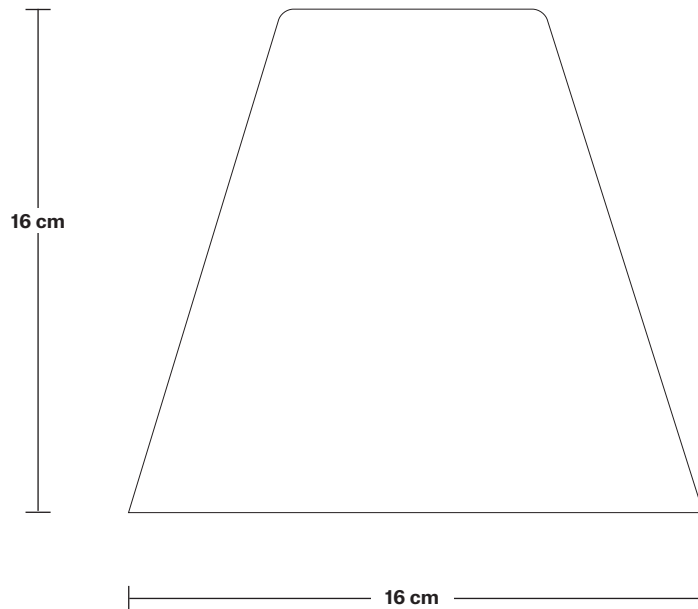

Shade Diameter: 16 cm / 6.3"

Shade Height: 16 cm / 6.3"

Holder Diameter: 4 cm / 1.6"

Holder Height: 8 cm / 3.1"

Ceiling Rose Width: 50 cm / 19.6"

Ceiling Rose Depth: 50 cm / 19.6"

Ceiling Rose Height: 3 cm / 1.2"

INDUSTVILLE

Square Ceiling Rose - 5 Outlet - Pewter

SPECIFICATIONS	INFORMATION	DIMENSIONS
<p>We meet all UK and EU lighting and safety regulations.</p>	<p>Product Code: SQ-CR50-P</p>	<p>H: 3 cm x W: 50 cm x D: 50 cm</p>
<p>Our products are hand finished to ensure an authentic vintage look and therefore they may vary slightly from those shown in the images.</p>	<p>Finishes: Pewter.</p>	<p>Ceiling Rose Width: 50 cm / 19.6"</p>
<p>Bulb Required: Standard screw (E27) fitting, max 40W.</p>	<p>Ready to be installed, installation required.</p>	<p>Ceiling Rose Depth: 50 cm / 19.6"</p>
<p>Weight: 3.05 kg</p>	<p>Wall mount screws not included.</p>	<p>Ceiling Rose Height: 3 cm / 1.2"</p>

Flex: 2m Black Twisted Fabric Flex.

DIMENSIONS

H: 209.6 cm x **W:** 4 cm x **D:** 4 cm

Holder Diameter: 4 cm / 1.6"

Holder Height: 9.6 cm / 3.8"

16 cm

7.9 cm

4.3 cm

16 cm

16 cm

Tinted Glass Flask - 6 Inch

SPECIFICATIONS

We meet all UK and EU lighting and safety regulations.

Our products are hand finished to ensure an authentic vintage look and therefore they may vary slightly from those shown in the images.