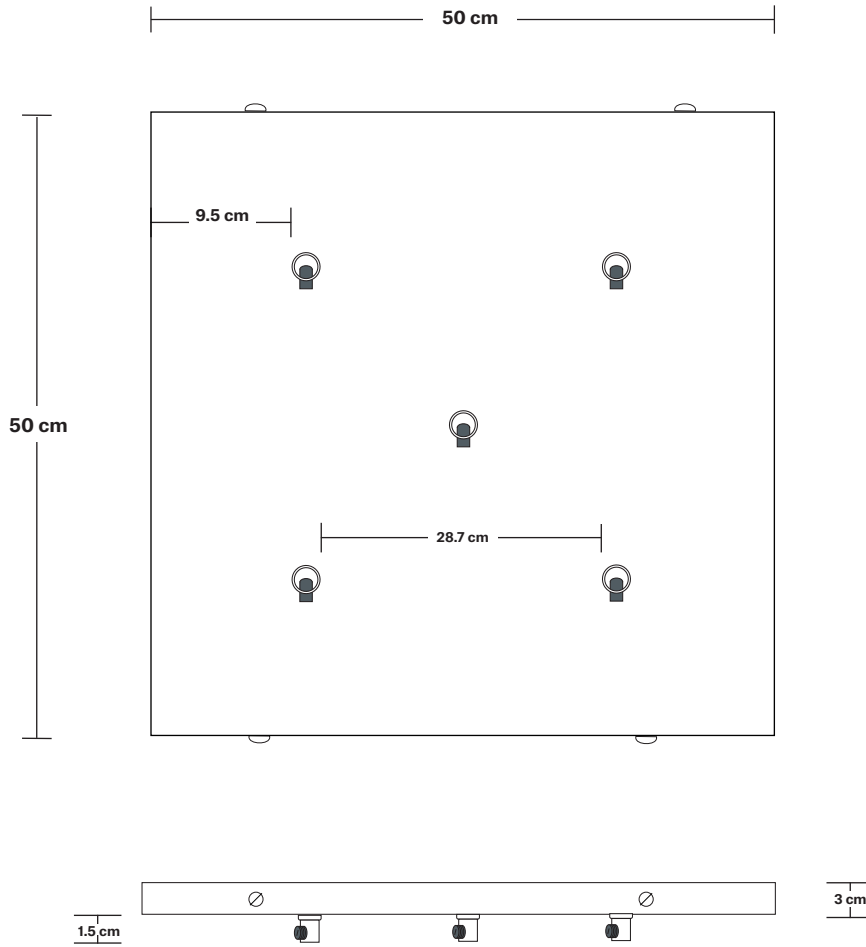

Bulb Required: Standard screw (E27) fitting, max 40W.

Shade Weight: 0.48 kg

Rose Weight: 3.05 kg

Holder Weight: 0.25 kg

Maximum Weight: 6.7 kg

INFORMATION

Product Code: SL-TGL-FL6-5WSQCL

Finishes: Smoke Grey, Amber.

Shade Diameter: 16 cm / 6.3"

Shade Height: 16 cm / 6.3"

Holder Diameter: 4 cm / 1.6"

Holder Height: 8 cm / 3.1"

Ceiling Rose Width: 50 cm / 19.6"

Ceiling Rose Depth: 50 cm / 19.6"

Ceiling Rose Height: 3 cm / 1.2"

INDUSTVILLE

Square Ceiling Rose - 5 Outlet - Pewter

SPECIFICATIONS	INFORMATION	DIMENSIONS
<p>We meet all UK and EU lighting and safety regulations.</p>	<p>Product Code: SQ-CR50-P</p>	<p>H: 3 cm x W: 50 cm x D: 50 cm</p>
<p>Our products are hand finished to ensure an authentic vintage look and therefore they may vary slightly from those shown in the images.</p>	<p>Finishes: Pewter.</p>	<p>Ceiling Rose Width: 50 cm / 19.6"</p>
<p>Bulb Required: Standard screw (E27) fitting, max 40W.</p>	<p>Ready to be installed, installation required.</p>	<p>Ceiling Rose Depth: 50 cm / 19.6"</p>
<p>Weight: 3.05 kg</p>	<p>Wall mount screws not included.</p>	<p>Ceiling Rose Height: 3 cm / 1.2"</p>

Flex: 2m Black Twisted Fabric Flex.

DIMENSIONS

H: 209.6 cm x **W:** 4 cm x **D:** 4 cm

Holder Diameter: 4 cm / 1.6"

Holder Height: 9.6 cm / 3.8"

16 cm

7.9 cm

4.3 cm