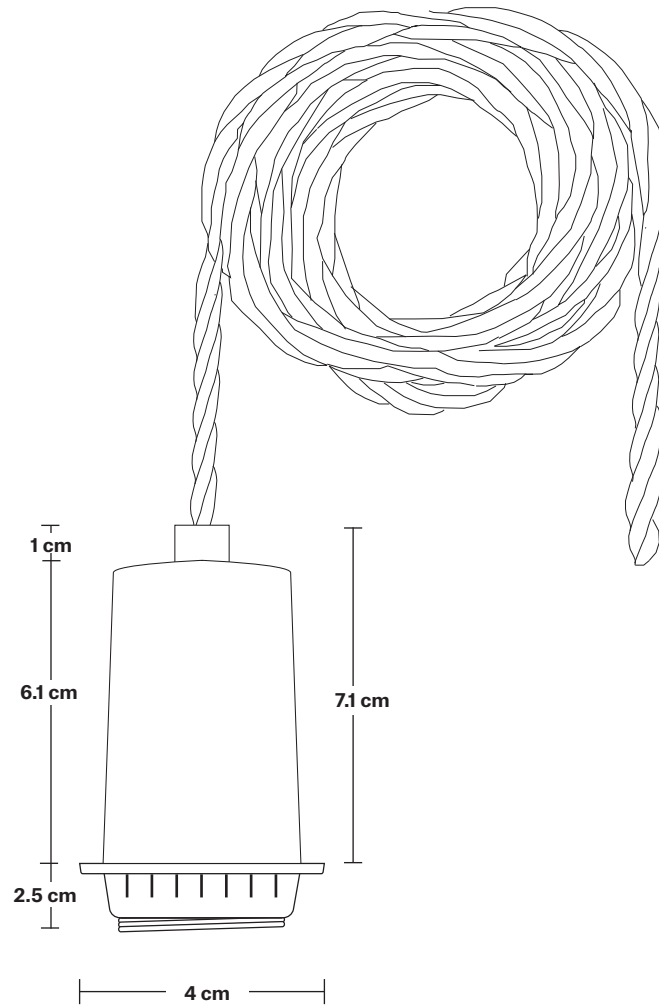

Bulb Required: Standard screw (E27) fitting, max 40W.

Shade Weight: 0.48 kg

Rose Weight: 3.05 kg

Holder Weight: 0.25 kg

Maximum Weight: 6.7 kg

INFORMATION

Product Code: SL-TGL-FL6-5WSQCL

Finishes: Smoke Grey, Amber.

Shade Diameter: 16 cm / 6.3"

Shade Height: 16 cm / 6.3"

Holder Diameter: 4 cm / 1.6"

Holder Height: 8 cm / 3.1"

Ceiling Rose Width: 50 cm / 19.6"

Ceiling Rose Depth: 50 cm / 19.6"

Ceiling Rose Height: 3 cm / 1.2"

INDUSTVILLE

Square Ceiling Rose - 5 Outlet - Pewter

SPECIFICATIONS	INFORMATION	DIMENSIONS
<p>We meet all UK and EU lighting and safety regulations.</p>	<p>Product Code: SQ-CR50-P</p>	<p>H: 3 cm x W: 50 cm x D: 50 cm</p>
<p>Our products are hand finished to ensure an authentic vintage look and therefore they may vary slightly from those shown in the images.</p>	<p>Finishes: Pewter.</p>	<p>Ceiling Rose Width: 50 cm / 19.6"</p>
<p>Bulb Required: Standard screw (E27) fitting, max 40W.</p>	<p>Ready to be installed, installation required.</p>	<p>Ceiling Rose Depth: 50 cm / 19.6"</p>
<p>Weight: 3.05 kg</p>	<p>Wall mount screws not included.</p>	<p>Ceiling Rose Height: 3 cm / 1.2"</p>

Flex: 2m Black Twisted Fabric Flex.

DIMENSIONS

H: 209.6 cm x **W:** 4 cm x **D:** 4 cm

Holder Diameter: 4 cm / 1.6"

Holder Height: 9.6 cm / 3.8"

16 cm

7.9 cm

4.3 cm