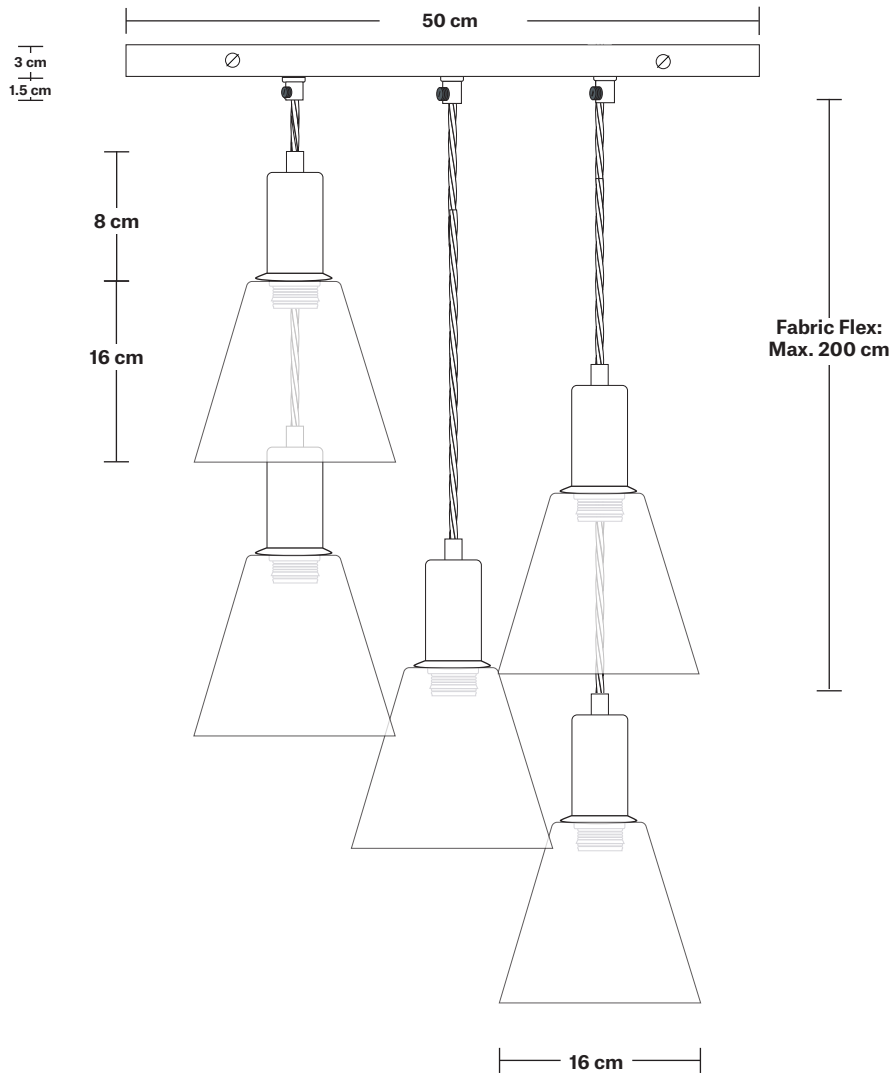

SLEEK

Sleek Tinted Glass Flask 5 Wire Square Cluster Lights - 6 inch

SPECIFICATIONS

We meet all UK and EU lighting and safety regulations.

Our products are hand finished to ensure an authentic vintage look and therefore they may vary slightly from those shown in the images.

Bulb Required: Standard screw (E27) fitting, max 40W.

Shade Weight: 0.48 kg

Rose Weight: 3.05 kg

Holder Weight: 0.25 kg

Maximum Weight: 6.7 kg

INFORMATION

Product Code: SL-TGL-FL6-5WSQCL

Finishes: Smoke Grey, Amber.

Shade Diameter: 16 cm / 6.3"

Shade Height: 16 cm / 6.3"

Holder Diameter: 4 cm / 1.6"

Holder Height: 8 cm / 3.1"

Ceiling Rose Width: 50 cm / 19.6"

Ceiling Rose Depth: 50 cm / 19.6"

Ceiling Rose Height: 3 cm / 1.2"

INDUSTVILLE

Square Ceiling Rose - 5 Outlet - Pewter

SPECIFICATIONS	INFORMATION	DIMENSIONS
<p>We meet all UK and EU lighting and safety regulations.</p>	<p>Product Code: SQ-CR50-P</p>	<p>H: 3 cm x W: 50 cm x D: 50 cm</p>
<p>Our products are hand finished to ensure an authentic vintage look and therefore they may vary slightly from those shown in the images.</p>	<p>Finishes: Pewter.</p>	<p>Ceiling Rose Width: 50 cm / 19.6"</p>
<p>Bulb Required: Standard screw (E27) fitting, max 40W.</p>	<p>Ready to be installed, installation required.</p>	<p>Ceiling Rose Depth: 50 cm / 19.6"</p>
<p>Weight: 3.05 kg</p>	<p>Wall mount screws not included.</p>	<p>Ceiling Rose Height: 3 cm / 1.2"</p>