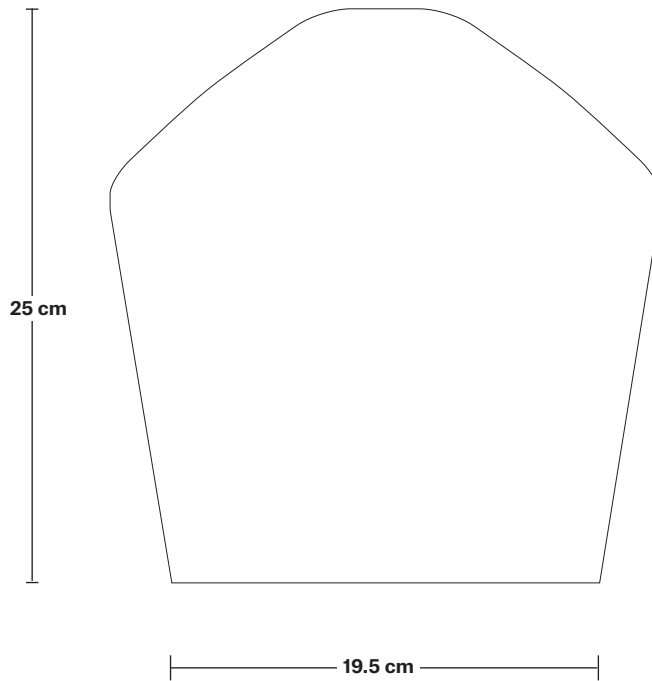

Shade Diameter: 25 cm / 9.8"

Shade Height: 25 cm / 9.8"

Holder Diameter: 6 cm / 2.4"

Holder Height: 11 cm / 4.3"

Ceiling Rose Width: 50 cm / 19.6"

Ceiling Rose Depth: 50 cm / 19.6"

Ceiling Rose Height: 3 cm / 1.2"

Flex: 2m Black Twisted Fabric Flex.

Ceiling Rose: Pewter.

DIMENSIONS

H: 213 cm x **W:** 6 cm x **D:** 6 cm

Holder Diameter: 6 cm / 2.5"

Holder Height: 11 cm / 4.3"

SHADE ONLY

25 cm

4.3 cm

25 cm

19.5 cm

Tinted Glass Schoolhouse - 10 Inch

SPECIFICATIONS

We meet all UK and EU lighting and safety regulations.

Our products are hand finished to ensure an authentic vintage look and therefore they may vary slightly from those shown in the images.

Weight: 1.1 kg

INFORMATION

Product Code: TGL-SH10-SO

Finishes: Amber, Smoke Grey.

DIMENSIONS

H: 25 cm x **W:** 25 cm x **D:** 25 cm

Shade Diameter: 25 cm / 9.8"

Shade Height: 25 cm / 9.8"