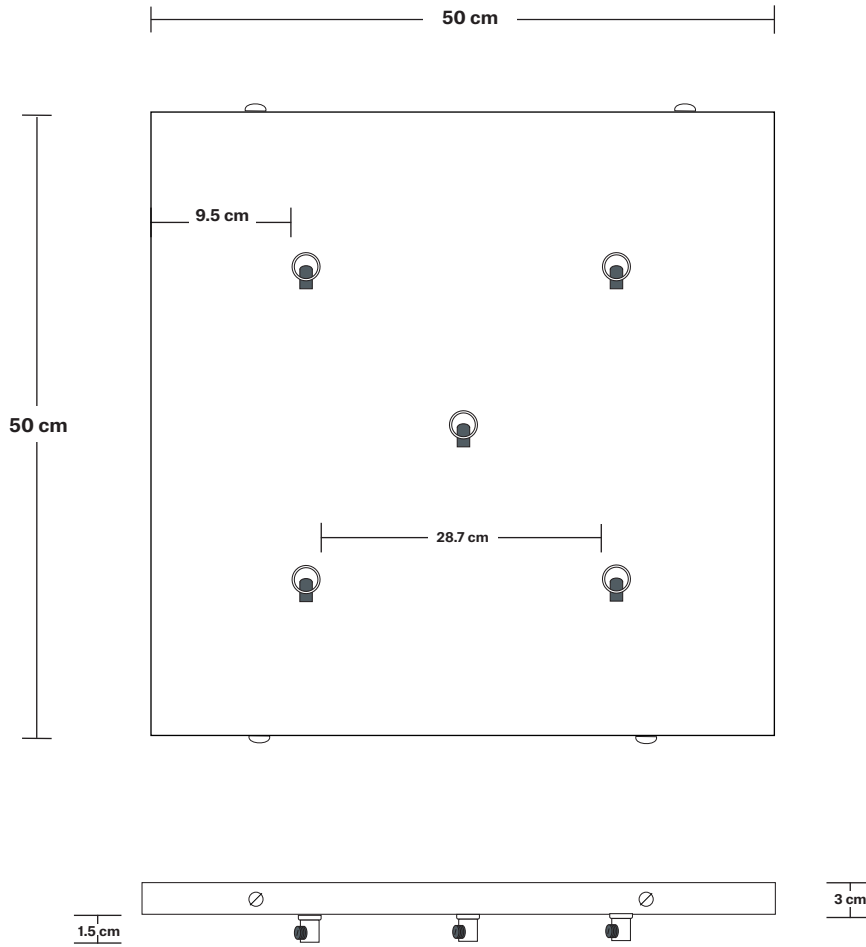

Bulb Required: Standard screw (E27) fitting, max 40W.

Shade Weight: 1.1 kg

Rose Weight: 3.05 kg

Holder Weight: 0.25 kg

Maximum Weight: 9.8 kg

INFORMATION

Product Code: BR-TGL-SH10-5WSQCL

Finishes: Smoke Grey, Amber.

Shade Diameter: 25 cm / 9.8"

Shade Height: 25 cm / 9.8"

Holder Diameter: 6 cm / 2.4"

Holder Height: 11 cm / 4.3"

Ceiling Rose Width: 50 cm / 19.6"

Ceiling Rose Depth: 50 cm / 19.6"

Ceiling Rose Height: 3 cm / 1.2"

INDUSTVILLE

Square Ceiling Rose - 5 Outlet - Pewter

SPECIFICATIONS	INFORMATION	DIMENSIONS
<p>We meet all UK and EU lighting and safety regulations.</p> <p>Our products are hand finished to ensure an authentic vintage look and therefore they may vary slightly from those shown in the images.</p> <p>Bulb Required: Standard screw (E27) fitting, max 40W.</p> <p>Weight: 3.05 kg</p>	<p>Product Code: SQ-CR50-P</p> <p>Finishes: Pewter.</p> <p>Ready to be installed, installation required.</p> <p>Wall mount screws not included.</p>	<p>H: 3 cm x W: 50 cm x D: 50 cm</p> <p>Ceiling Rose Width: 50 cm / 19.6"</p> <p>Ceiling Rose Depth: 50 cm / 19.6"</p> <p>Ceiling Rose Height: 3 cm / 1.2"</p>

Weight: 1.1 kg

INFORMATION

Product Code: TGL-SH10-SO

Finishes: Amber, Smoke Grey.

DIMENSIONS

H: 25 cm x **W:** 25 cm x **D:** 25 cm

Shade Diameter: 25 cm / 9.8"

Shade Height: 25 cm / 9.8"