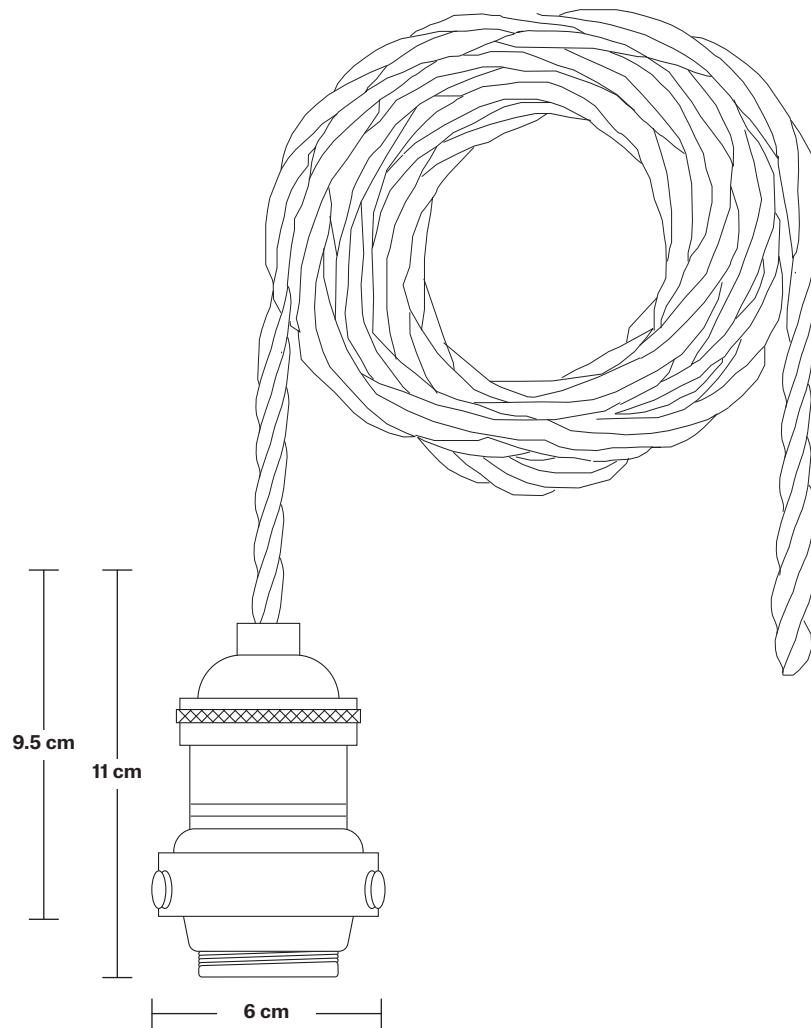

Bulb Required: Standard screw (E27) fitting, max 40W.

Shade Weight: 1.1 kg

Rose Weight: 3.05 kg

Holder Weight: 0.25 kg

Maximum Weight: 9.8 kg

INFORMATION

Product Code: BR-TGL-SH10-5WSQCL

Finishes: Smoke Grey, Amber.

Shade Diameter: 25 cm / 9.8"

Shade Height: 25 cm / 9.8"

Holder Diameter: 6 cm / 2.4"

Holder Height: 11 cm / 4.3"

Ceiling Rose Width: 50 cm / 19.6"

Ceiling Rose Depth: 50 cm / 19.6"

Ceiling Rose Height: 3 cm / 1.2"

INDUSTVILLE

Square Ceiling Rose - 5 Outlet - Pewter

SPECIFICATIONS	INFORMATION	DIMENSIONS
<p>We meet all UK and EU lighting and safety regulations.</p> <p>Our products are hand finished to ensure an authentic vintage look and therefore they may vary slightly from those shown in the images.</p> <p>Bulb Required: Standard screw (E27) fitting, max 40W.</p> <p>Weight: 3.05 kg</p>	<p>Product Code: SQ-CR50-P</p> <p>Finishes: Pewter.</p> <p>Ready to be installed, installation required.</p> <p>Wall mount screws not included.</p>	<p>H: 3 cm x W: 50 cm x D: 50 cm</p> <p>Ceiling Rose Width: 50 cm / 19.6"</p> <p>Ceiling Rose Depth: 50 cm / 19.6"</p> <p>Ceiling Rose Height: 3 cm / 1.2"</p>

Brooklyn Cord Set ES E27 Bulb Holder - Fabric Flex - 2m - Without Ceiling Rose

SPECIFICATIONS

We meet all UK and EU lighting and safety regulations.

Our products are hand finished to ensure an authentic vintage look and therefore they may vary slightly from those shown in the images.