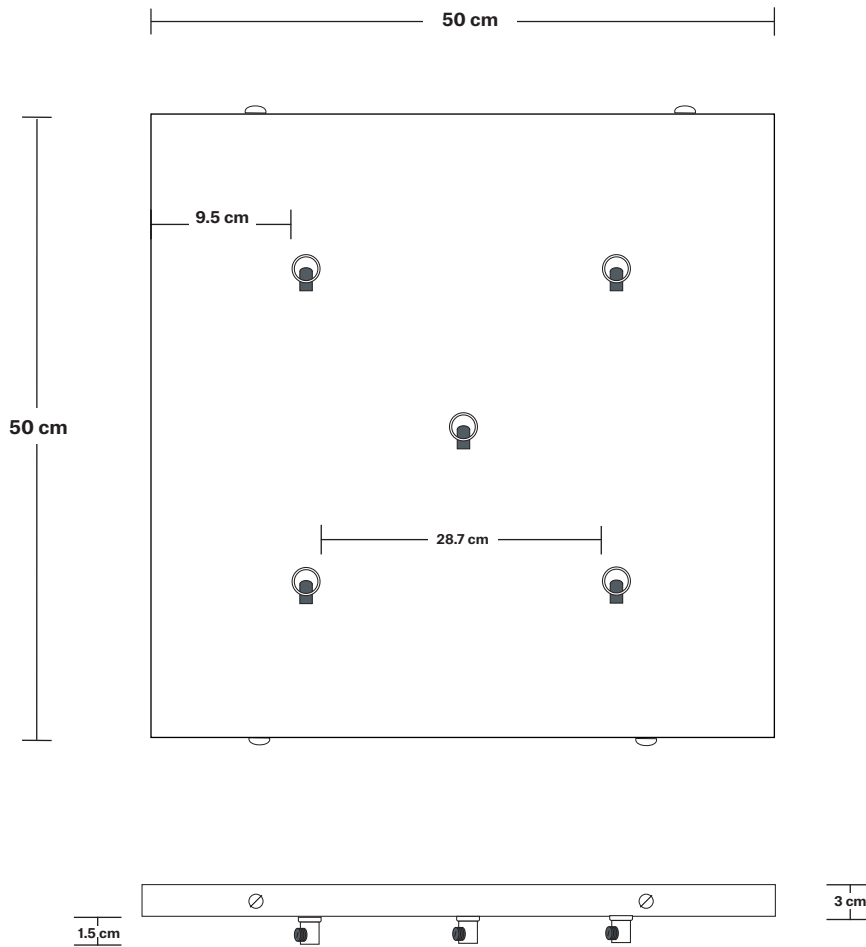

Bulb Required: Standard screw (E27) fitting, max 40W.

Rose Weight: 3.05 kg

Holder Weight: 0.2 kg

Maximum Weight: 4.05 kg

INFORMATION

Product Code: SL-E-5WSQCL

Ready to be installed, installation required.

Wall mount screws not included.

Holders Available: Brass, Pewter

Flex: 2m Black Twisted Fabric Flex.

Ceiling rose: Pewter.

DIMENSIONS

H: 211 cm x **W:** 50 cm x **D:** 50 cm

Holder Diameter: 4 cm / 1.6"

Holder Height: 8 cm / 3.1"

Ceiling Rose Width: 50 cm / 19.6"

Ceiling Rose Depth: 50 cm / 19.6"

Ceiling Rose Height: 3 cm / 1.2"

INDUSTVILLE

Square Ceiling Rose - 5 Outlet - Pewter

SPECIFICATIONS	INFORMATION	DIMENSIONS
<p>We meet all UK and EU lighting and safety regulations.</p> <p>Our products are hand finished to ensure an authentic vintage look and therefore they may vary slightly from those shown in the images.</p> <p>Bulb Required: Standard screw (E27) fitting, max 40W.</p> <p>Weight: 3.05 kg</p>	<p>Product Code: SQ-CR50-P</p> <p>Finishes: Pewter.</p> <p>Ready to be installed, installation required.</p> <p>Wall mount screws not included.</p>	<p>H: 3 cm x W: 50 cm x D: 50 cm</p> <p>Ceiling Rose Width: 50 cm / 19.6"</p> <p>Ceiling Rose Depth: 50 cm / 19.6"</p> <p>Ceiling Rose Height: 3 cm / 1.2"</p>

Flex: 2m Black Twisted Fabric Flex.

DIMENSIONS

H: 7.1 cm x **W:** 4.5 cm x **D:** 4.5 cm

Holder Diameter: 4.5 cm / 1.8"

Holder Height: 7.1 cm / 2.8"