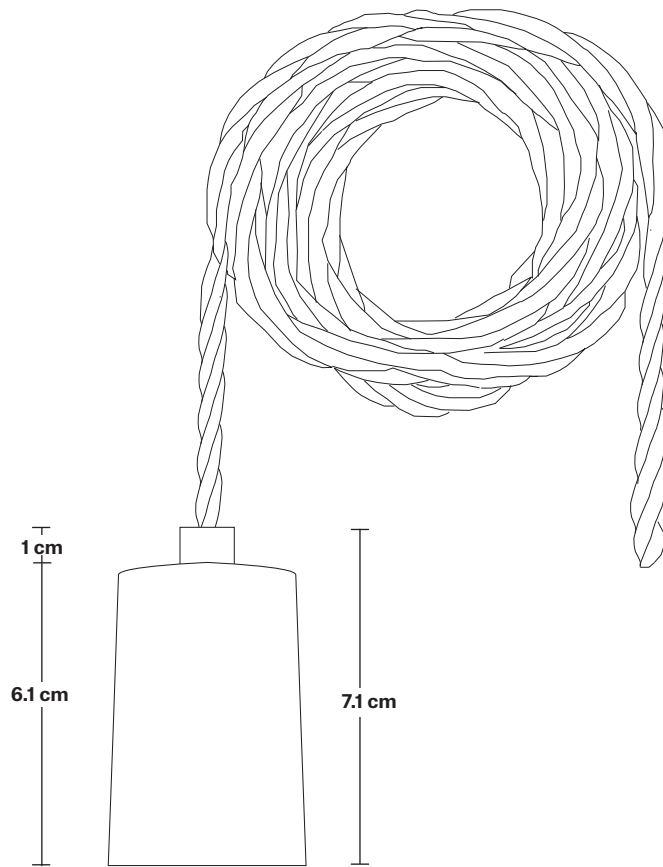

Bulb Required: Standard screw (E27) fitting, max 40W.

Rose Weight: 3.05 kg

Holder Weight: 0.2 kg

Maximum Weight: 4.05 kg

INFORMATION

Product Code: SL-E-5WSQCL

Ready to be installed, installation required.

Wall mount screws not included.

Holders Available: Brass, Pewter

Flex: 2m Black Twisted Fabric Flex.

Ceiling rose: Pewter.

DIMENSIONS

H: 211 cm x **W:** 50 cm x **D:** 50 cm

Holder Diameter: 4 cm / 1.6"

Holder Height: 8 cm / 3.1"

Ceiling Rose Width: 50 cm / 19.6"

Ceiling Rose Depth: 50 cm / 19.6"

Ceiling Rose Height: 3 cm / 1.2"

INDUSTVILLE

Square Ceiling Rose - 5 Outlet - Pewter

SPECIFICATIONS	INFORMATION	DIMENSIONS
<p>We meet all UK and EU lighting and safety regulations.</p> <p>Our products are hand finished to ensure an authentic vintage look and therefore they may vary slightly from those shown in the images.</p> <p>Bulb Required: Standard screw (E27) fitting, max 40W.</p> <p>Weight: 3.05 kg</p>	<p>Product Code: SQ-CR50-P</p> <p>Finishes: Pewter.</p> <p>Ready to be installed, installation required.</p> <p>Wall mount screws not included.</p>	<p>H: 3 cm x W: 50 cm x D: 50 cm</p> <p>Ceiling Rose Width: 50 cm / 19.6"</p> <p>Ceiling Rose Depth: 50 cm / 19.6"</p> <p>Ceiling Rose Height: 3 cm / 1.2"</p>

Flex: 2m Black Twisted Fabric Flex.

DIMENSIONS

H: 7.1 cm x **W:** 4.5 cm x **D:** 4.5 cm

Holder Diameter: 4.5 cm / 1.8"

Holder Height: 7.1 cm / 2.8"