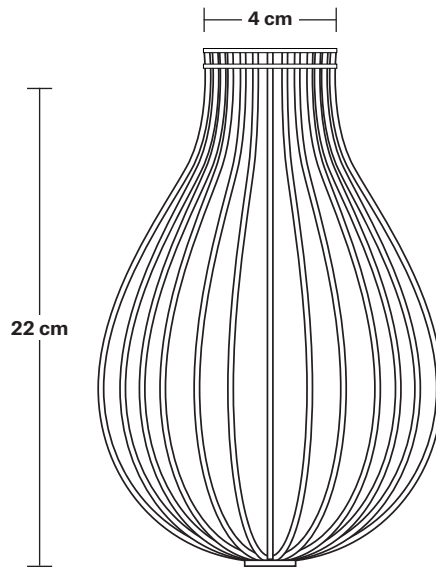

Holder Diameter: 6 cm / 2.4"

Holder Height: 11 cm / 4.3"

Ceiling Rose Width: 20 cm / 7.8"

Ceiling Rose Depth: 77 cm / 30"

Ceiling Rose Height: 3 cm / 1.8"

INDUSTVILLE

Rectangular Ceiling Rose - 9 Outlet - Pewter

SPECIFICATIONS	INFORMATION	DIMENSIONS
<p>We meet all UK and EU lighting and safety regulations.</p>	<p>Product Code: RE-CR90-P</p>	<p>H: 3 cm x W: 20 cm x D: 77 cm</p>
<p>Our products are hand finished to ensure an authentic vintage look and therefore they may vary slightly from those shown in the images.</p>	<p>Finishes: Pewter.</p>	<p>Ceiling Rose Width: 20 cm / 7.8"</p>
<p>Weight: 2.1 kg</p>	<p>Ready to be installed, installation required.</p>	<p>Ceiling Rose Depth: 77 cm / 30"</p>
	<p>Wall mount screws not included.</p>	<p>Ceiling Rose Height: 3 cm / 1.8"</p>

Flex: 2m Black Twisted Fabric Flex.

Ceiling Rose: Pewter.

DIMENSIONS

H: 213 cm x **W:** 6 cm x **D:** 6 cm

Holder Diameter: 6 cm / 2.5"

Holder Height: 11 cm / 4.3"

14 cm

Balloon Cage - 6 Inch

Weight: 0.25 kg

INFORMATION

Product Code: BC6-SO

Finishes: Pewter, Copper.

DIMENSIONS

H: 22 cm x **W:** 14 cm x **D:** 14 cm

Shade Diameter: 14 cm / 5.5"

Shade Height: 22 cm / 8.6"