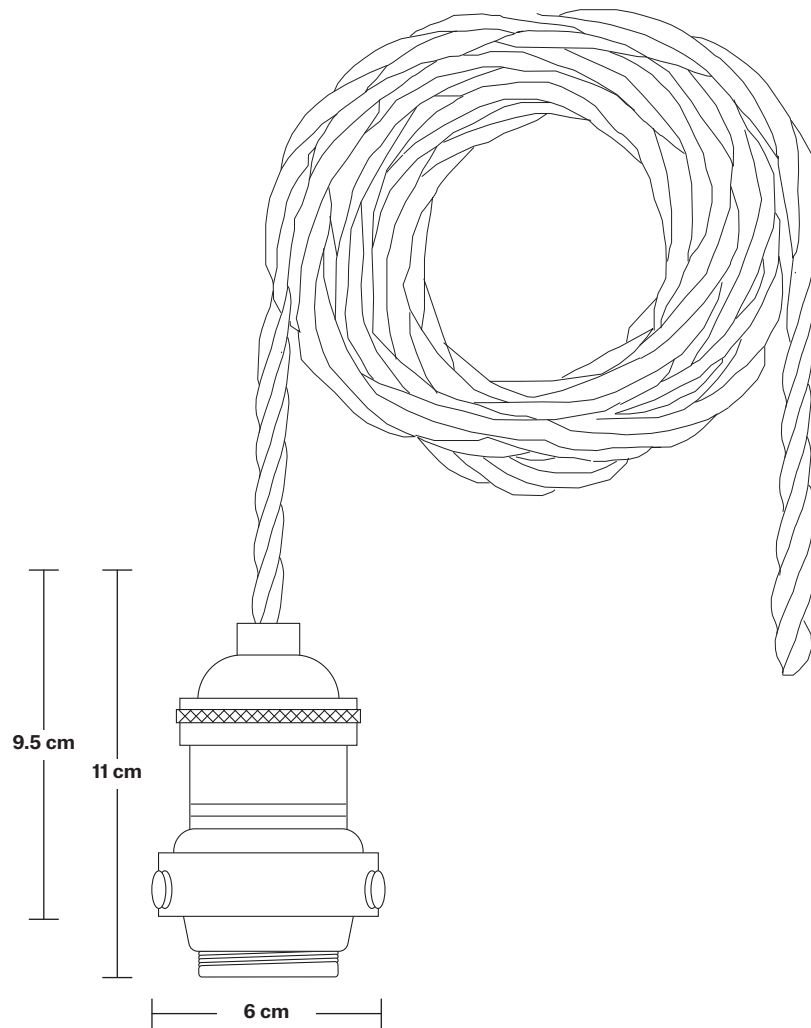

Wall mount screws not included.

Holders Available: Brass, Pewter.

Flex: 2m Black Twisted Fabric Flex.

Ceiling Rose: Pewter.

DIMENSIONS

H: 234.5 cm x **W:** 82 cm x **D:** 25 cm

Shade Diameter: 14 cm / 5.5"

Shade Height (no holder): 22 cm / 5.7"

Holder Diameter: 6 cm / 2.4"

Holder Height: 11 cm / 4.3"

Ceiling Rose Width: 20 cm / 7.8"

Ceiling Rose Depth: 77 cm / 30"

Ceiling Rose Height: 3 cm / 1.8"

INDUSTVILLE

Rectangular Ceiling Rose - 9 Outlet - Pewter

SPECIFICATIONS	INFORMATION	DIMENSIONS
<p>We meet all UK and EU lighting and safety regulations.</p>	<p>Product Code: RE-CR90-P</p>	<p>H: 3 cm x W: 20 cm x D: 77 cm</p>
<p>Our products are hand finished to ensure an authentic vintage look and therefore they may vary slightly from those shown in the images.</p>	<p>Finishes: Pewter.</p>	<p>Ceiling Rose Width: 20 cm / 7.8"</p>
<p>Weight: 2.1 kg</p>	<p>Ready to be installed, installation required.</p>	<p>Ceiling Rose Depth: 77 cm / 30"</p>
	<p>Wall mount screws not included.</p>	<p>Ceiling Rose Height: 3 cm / 1.8"</p>

Weight: 0.25 kg

INFORMATION

Product Code: BC6-SO

Finishes: Pewter, Copper.

DIMENSIONS

H: 22 cm x **W:** 14 cm x **D:** 14 cm

Shade Diameter: 14 cm / 5.5"

Shade Height: 22 cm / 8.6"