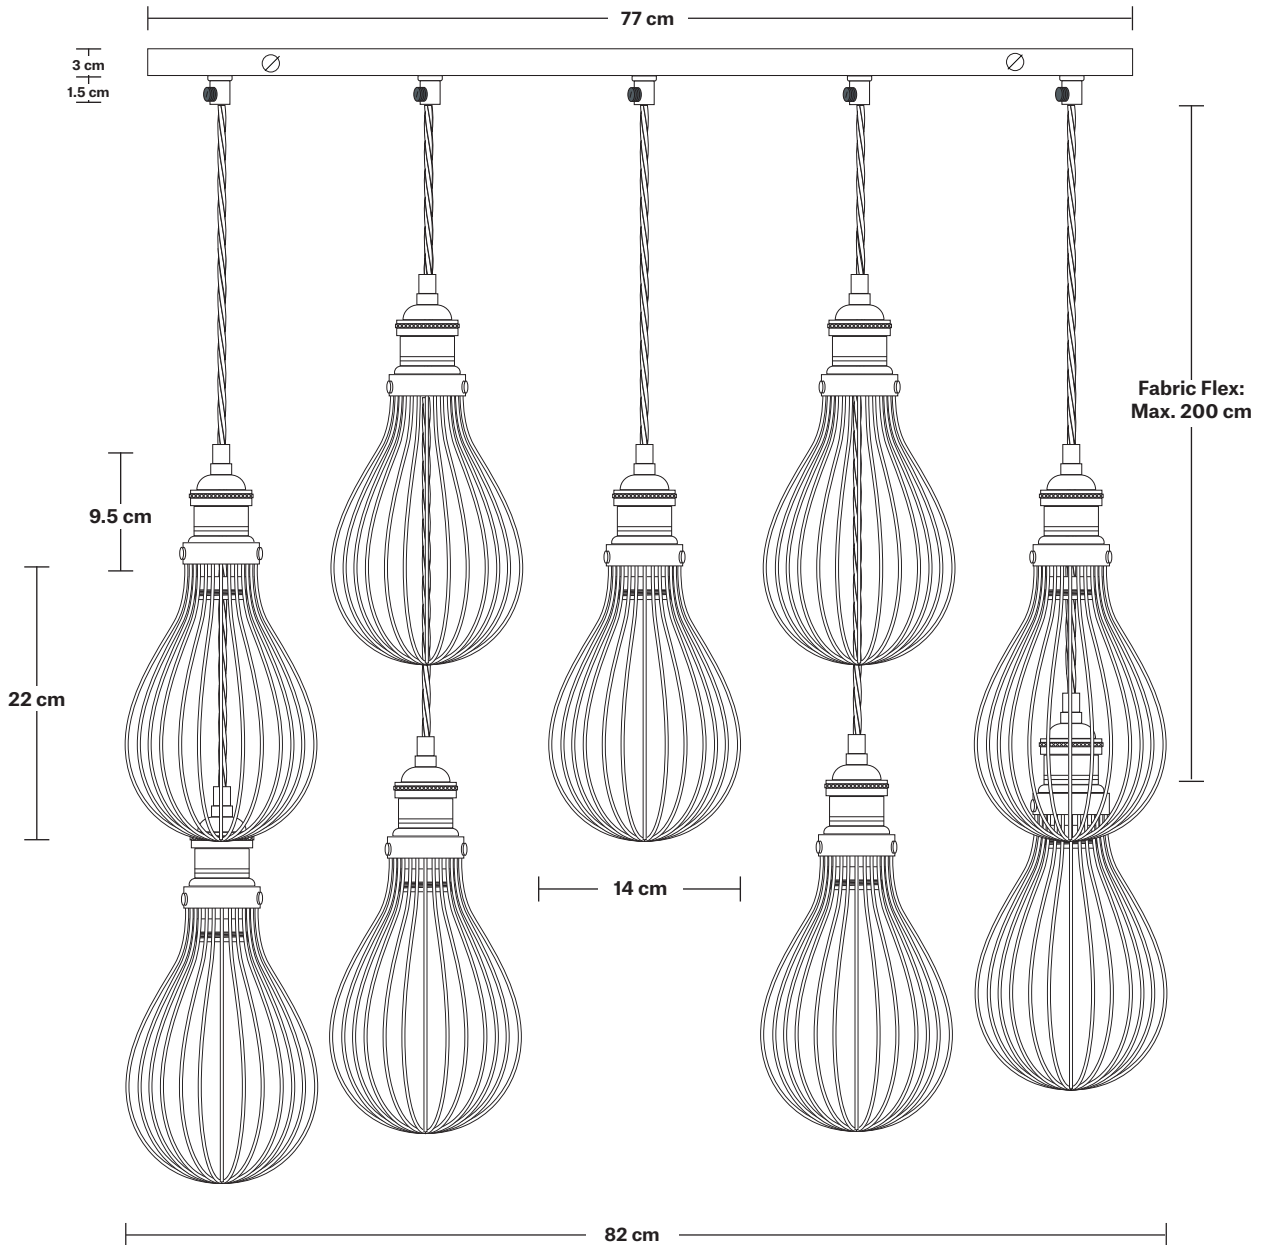

BROOKLYN

Brooklyn Balloon Cage 9 Wire Cluster Lights - 6 inch - Pewter

SPECIFICATIONS

We meet all UK and EU lighting and safety regulations.

Our products are hand finished to ensure an authentic vintage look and therefore they may vary slightly from those shown in the images.

Wall mount screws not included.

Holders Available: Brass, Pewter.

Flex: 2m Black Twisted Fabric Flex.

Ceiling Rose: Pewter.

DIMENSIONS

H: 234.5 cm x **W:** 82 cm x **D:** 25 cm

Shade Diameter: 14 cm / 5.5"

Shade Height (no holder): 22 cm / 5.7"

Holder Diameter: 6 cm / 2.4"

Holder Height: 11 cm / 4.3"

Ceiling Rose Width: 20 cm / 7.8"

Ceiling Rose Depth: 77 cm / 30"

Ceiling Rose Height: 3 cm / 1.8"

INDUSTVILLE

Rectangular Ceiling Rose - 9 Outlet - Pewter

SPECIFICATIONS	INFORMATION	DIMENSIONS
<p>We meet all UK and EU lighting and safety regulations.</p>	<p>Product Code: RE-CR90-P</p>	<p>H: 3 cm x W: 20 cm x D: 77 cm</p>
<p>Our products are hand finished to ensure an authentic vintage look and therefore they may vary slightly from those shown in the images.</p>	<p>Finishes: Pewter.</p>	<p>Ceiling Rose Width: 20 cm / 7.8"</p>
<p>Weight: 2.1 kg</p>	<p>Ready to be installed, installation required.</p>	<p>Ceiling Rose Depth: 77 cm / 30"</p>
	<p>Wall mount screws not included.</p>	<p>Ceiling Rose Height: 3 cm / 1.8"</p>