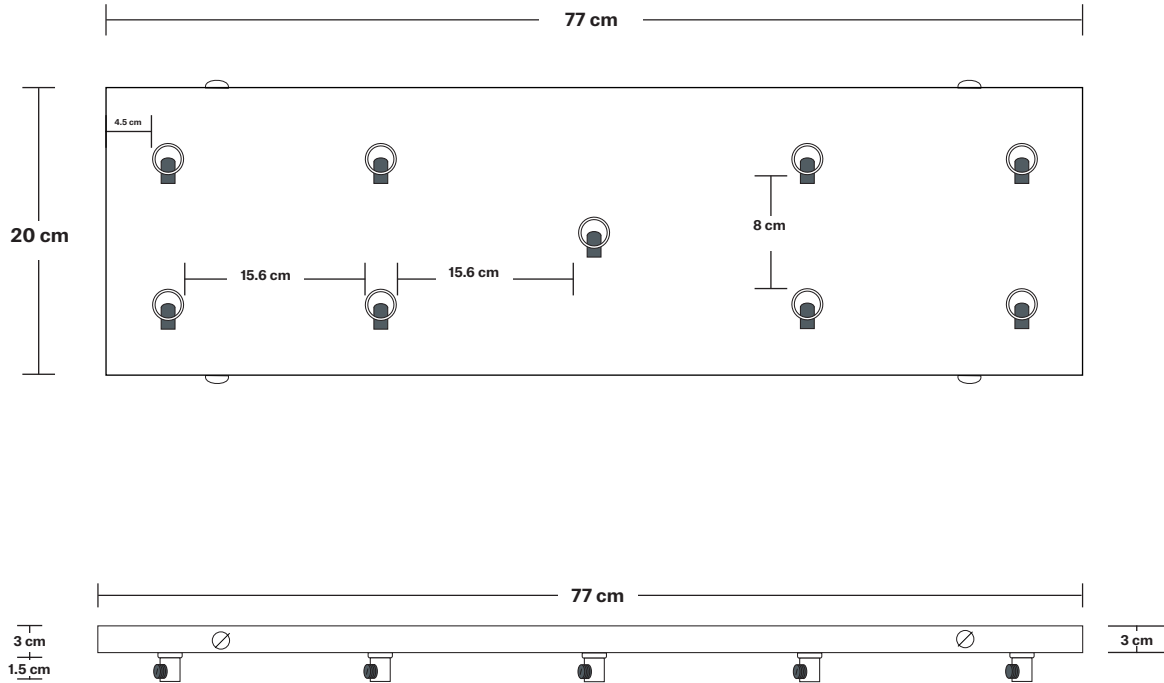

Wall mount screws not included.

Holders Available: Brass, Pewter.

Flex: 2m Black Twisted Fabric Flex.

Ceiling Rose: Pewter.

DIMENSIONS

H: 234.5 cm x **W:** 82 cm x **D:** 25 cm

Shade Diameter: 14 cm / 5.5"

Shade Height (no holder): 22 cm / 5.7"

Holder Diameter: 6 cm / 2.4"

Holder Height: 11 cm / 4.3"

Ceiling Rose Width: 20 cm / 7.8"

Ceiling Rose Depth: 77 cm / 30"

Ceiling Rose Height: 3 cm / 1.8"

INDUSTVILLE

Rectangular Ceiling Rose - 9 Outlet - Pewter

SPECIFICATIONS	INFORMATION	DIMENSIONS
<p>We meet all UK and EU lighting and safety regulations.</p>	<p>Product Code: RE-CR90-P</p>	<p>H: 3 cm x W: 20 cm x D: 77 cm</p>
<p>Our products are hand finished to ensure an authentic vintage look and therefore they may vary slightly from those shown in the images.</p>	<p>Finishes: Pewter.</p>	<p>Ceiling Rose Width: 20 cm / 7.8"</p>
<p>Weight: 2.1 kg</p>	<p>Ready to be installed, installation required.</p>	<p>Ceiling Rose Depth: 77 cm / 30"</p>
	<p>Wall mount screws not included.</p>	<p>Ceiling Rose Height: 3 cm / 1.8"</p>

Weight: 0.25 kg

INFORMATION

Product Code: BC6-SO

Finishes: Pewter, Copper.

DIMENSIONS

H: 22 cm x **W:** 14 cm x **D:** 14 cm

Shade Diameter: 14 cm / 5.5"

Shade Height: 22 cm / 8.6"