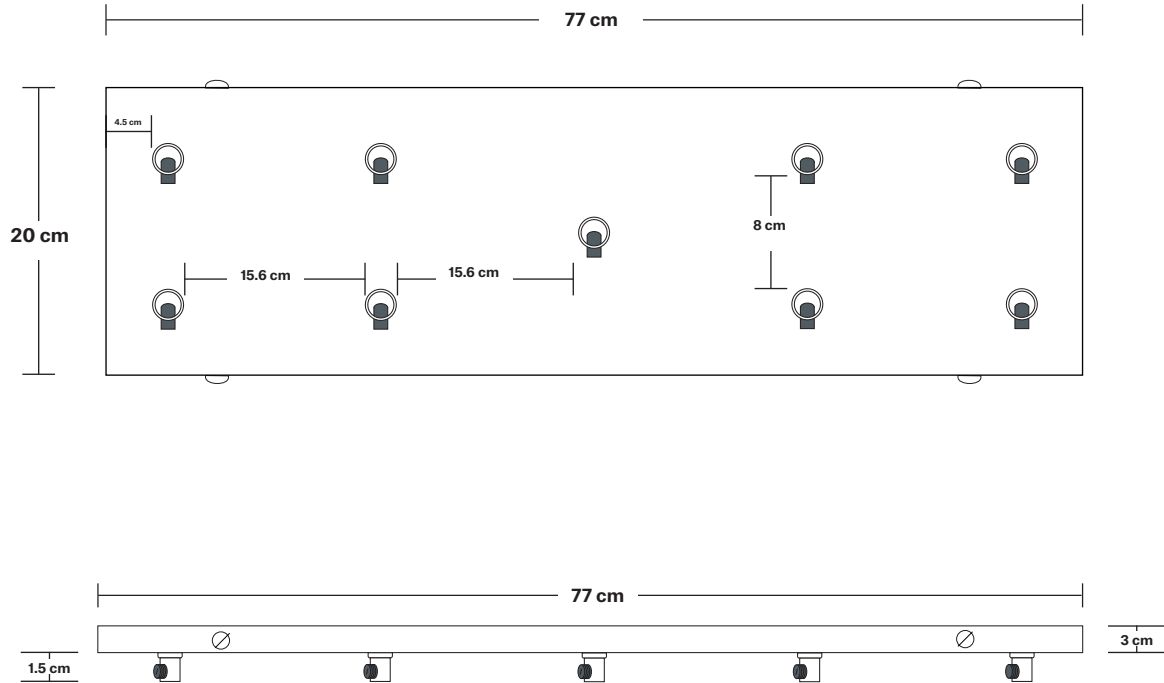

### DIMENSIONS

**H:** 220 cm x **W:** 87.5 cm x **D:** 30.5 cm

**Shade Diameter:** 19.5 cm / 7.7"

**Shade Height:** 11 cm / 4.3"

**Holder Diameter:** 9.5 cm / 3.7"

**Holder Height:** 6.3 cm / 2.5"

**Ceiling Rose Width:** 20 cm / 7.8"

**Ceiling Rose Depth:** 77 cm / 30"

**Ceiling Rose Height:** 3 cm / 1.8"

# Rectangular Ceiling Rose - 9 Outlet - Pewter

SPECIFICATIONS	INFORMATION	DIMENSIONS
<p>We meet all UK and EU lighting and safety regulations.</p>	<p><b>Product Code:</b> RE-CR90-P</p>	<p><b>H:</b> 3 cm x <b>W:</b> 20 cm x <b>D:</b> 77 cm</p>
<p>Our products are hand finished to ensure an authentic vintage look and therefore they may vary slightly from those shown in the images.</p>	<p><b>Finishes:</b> Pewter.</p>	<p><b>Ceiling Rose Width:</b> 20 cm / 7.8"</p>
<p><b>Weight:</b> 2.1 kg</p>	<p>Ready to be installed, installation required.</p>	<p><b>Ceiling Rose Depth:</b> 77 cm / 30"</p>
	<p>Wall mount screws not included.</p>	<p><b>Ceiling Rose Height:</b> 3 cm / 1.8"</p>

### DIMENSIONS

**H:** 11 cm x **W:** 19.5 cm x **D:** 19.5 cm

**Shade Diameter:** 19.5 cm / 7.6"

**Shade Height:** 11 cm / 4.3"