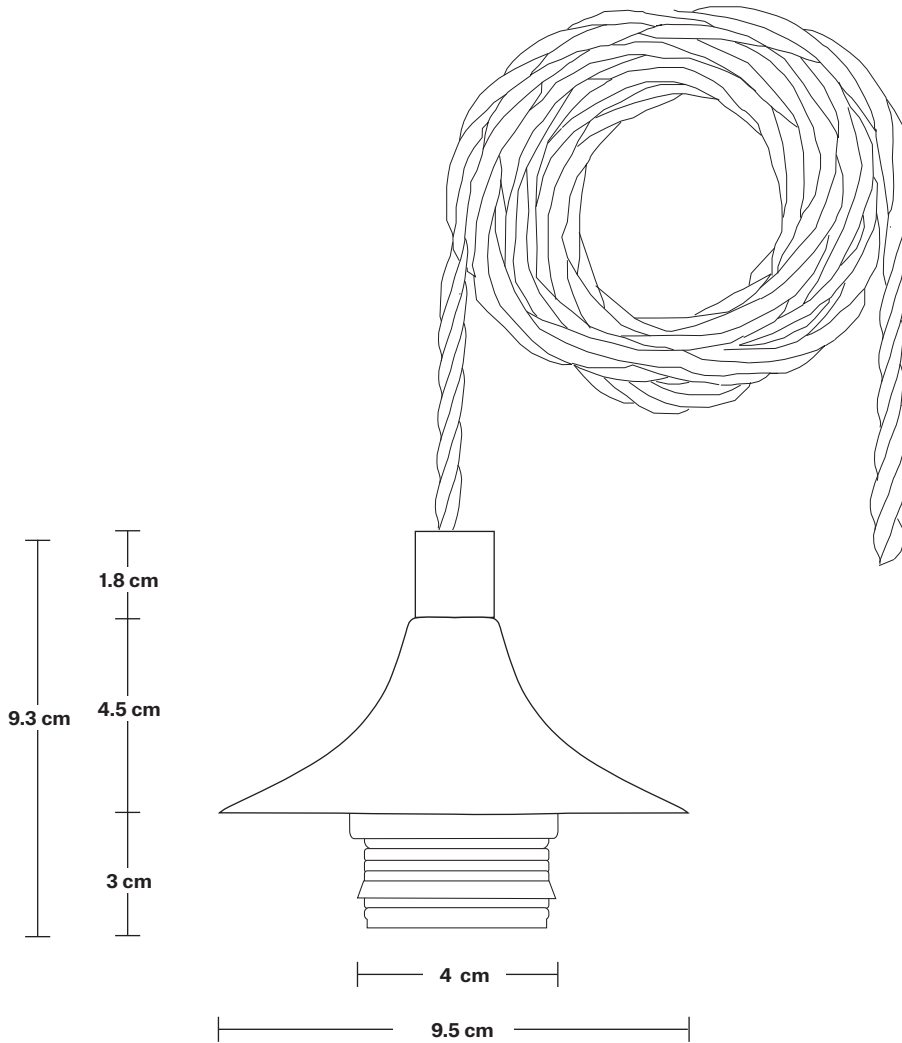

### DIMENSIONS

**H:** 220 cm x **W:** 87.5 cm x **D:** 30.5 cm

**Shade Diameter:** 19.5 cm / 7.7"

**Shade Height:** 11 cm / 4.3"

**Holder Diameter:** 9.5 cm / 3.7"

**Holder Height:** 6.3 cm / 2.5"

**Ceiling Rose Width:** 20 cm / 7.8"

**Ceiling Rose Depth:** 77 cm / 30"

**Ceiling Rose Height:** 3 cm / 1.8"

# Chelsea Cord Set ES E27 Bulb Holder - Without Ceiling Rose

SPECIFICATIONS	INFORMATION	DIMENSIONS
<p>We meet all UK and EU lighting and safety regulations.</p>	<p><b>Product Code:</b> CH-CS-2M-NCR</p>	<p><b>H:</b> 110.3 cm x <b>W:</b> 9.3 cm x <b>D:</b> 9.5 cm</p>
<p>Our products are hand finished to ensure an authentic vintage look and therefore they may vary slightly from those shown in the images.</p>	<p><b>Finishes:</b> Brass, Pewter.</p>	<p><b>Holder Diameter:</b> 9.5 cm / 3.7"</p>
<p><b>Bulb Required:</b> Standard screw (E27) fitting, max 40W.</p>	<p>Ready to be installed, installation required.</p>	<p><b>Holder Height:</b> 9.3 cm / 3.6"</p>
<p><b>Weight:</b> 0.25 kg</p>	<p>Wall mount screws not included.</p>	<p><b>Holder Width:</b> 9.5 cm / 3.7"</p>
	<p><b>Flex:</b> 2m Black Twisted Fabric Flex.</p>	

### DIMENSIONS

**H:** 11 cm x **W:** 19.5 cm x **D:** 19.5 cm

**Shade Diameter:** 19.5 cm / 7.6"

**Shade Height:** 11 cm / 4.3"