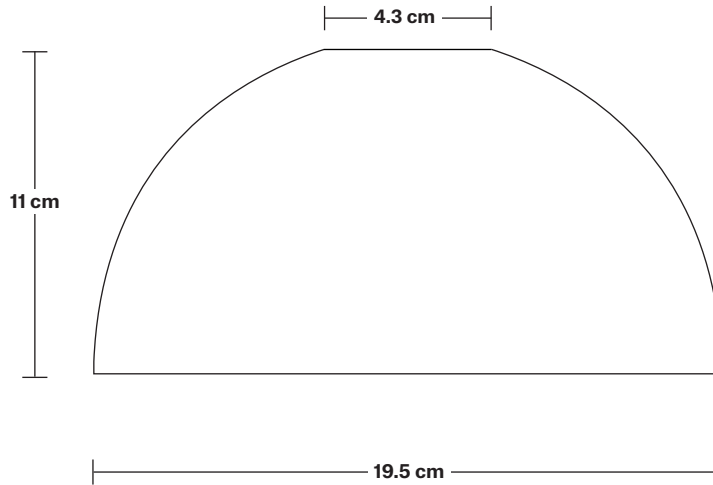

11 cm

4.3 cm

19.5 cm

Tinted Glass Dome - 8 Inch

SPECIFICATIONS

We meet all UK and EU lighting and safety regulations.

Our products are hand finished to ensure an authentic vintage look and therefore they may vary slightly from those shown in the images.

Weight: 0.6 kg

INFORMATION

Product Code: TGL-D8-SO

Finishes: Amber, Smoke Grey.

DIMENSIONS

H: 11 cm x **W:** 19.5 cm x **D:** 19.5 cm

Shade Diameter: 19.5 cm / 7.6"

Shade Height: 11 cm / 4.3"