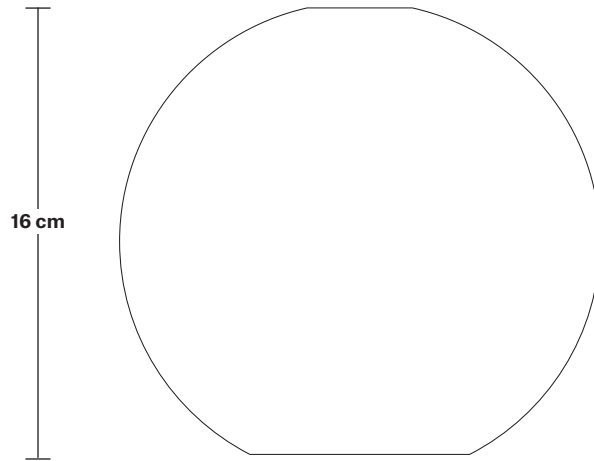

Holder Diameter: 6 cm / 2.4"

Holder Height: 11 cm / 4.3"

Ceiling Rose Width: 20 cm / 7.8"

Ceiling Rose Depth: 77 cm / 30"

Ceiling Rose Height: 3 cm / 1.8"

Rectangular Ceiling Rose - 9 Outlet - Pewter

SPECIFICATIONS	INFORMATION	DIMENSIONS
<p>We meet all UK and EU lighting and safety regulations.</p>	<p>Product Code: RE-CR90-P</p>	<p>H: 3 cm x W: 20 cm x D: 77 cm</p>
<p>Our products are hand finished to ensure an authentic vintage look and therefore they may vary slightly from those shown in the images.</p>	<p>Finishes: Pewter.</p>	<p>Ceiling Rose Width: 20 cm / 7.8"</p>
<p>Weight: 2.1 kg</p>	<p>Ready to be installed, installation required.</p>	<p>Ceiling Rose Depth: 77 cm / 30"</p>
	<p>Wall mount screws not included.</p>	<p>Ceiling Rose Height: 3 cm / 1.8"</p>

Flex: 2m Black Twisted Fabric Flex.

Ceiling Rose: Pewter.

DIMENSIONS

H: 213 cm x **W:** 6 cm x **D:** 6 cm

Holder Diameter: 6 cm / 2.5"

Holder Height: 11 cm / 4.3"

SHADE ONLY

17 cm

4.3 cm

16 cm

7.9 cm

Tinted Glass Globe - 7 Inch

SPECIFICATIONS

We meet all UK and EU lighting and safety regulations.

Our products are hand finished to ensure an authentic vintage look and therefore they may vary slightly from those shown in the images.

Weight: 0.53 kg

INFORMATION

Product Code: TGL-GL7-SO

Finishes: Amber, Smoke Grey.

DIMENSIONS

H: 16 cm x **W:** 17 cm x **D:** 17 cm

Shade Diameter: 17 cm / 6.6"

Shade Height: 16 cm / 6.2"