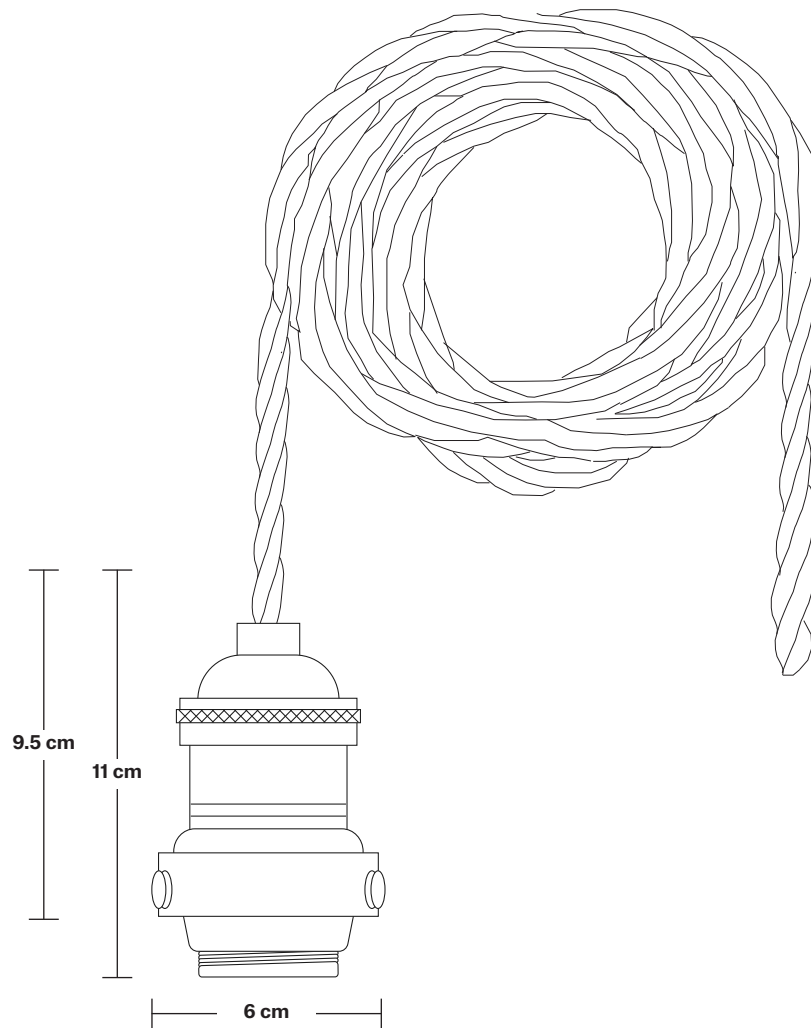

Wall mount screws not included.

Holders Available: Brass, Pewter.

Flex: 2m Black Twisted Fabric Flex.

Ceiling Rose: Pewter.

DIMENSIONS

H: 229 cm x **W:** 85 cm x **D:** 28 cm

Shade Diameter: 17 cm / 6.7"

Shade Height (no holder): 16 cm / 6.3"

Holder Diameter: 6 cm / 2.4"

Holder Height: 11 cm / 4.3"

Ceiling Rose Width: 20 cm / 7.8"

Ceiling Rose Depth: 77 cm / 30"

Ceiling Rose Height: 3 cm / 1.8"

Rectangular Ceiling Rose - 9 Outlet - Pewter

SPECIFICATIONS	INFORMATION	DIMENSIONS
<p>We meet all UK and EU lighting and safety regulations.</p>	<p>Product Code: RE-CR90-P</p>	<p>H: 3 cm x W: 20 cm x D: 77 cm</p>
<p>Our products are hand finished to ensure an authentic vintage look and therefore they may vary slightly from those shown in the images.</p>	<p>Finishes: Pewter.</p>	<p>Ceiling Rose Width: 20 cm / 7.8"</p>
<p>Weight: 2.1 kg</p>	<p>Ready to be installed, installation required.</p>	<p>Ceiling Rose Depth: 77 cm / 30"</p>
	<p>Wall mount screws not included.</p>	<p>Ceiling Rose Height: 3 cm / 1.8"</p>

Brooklyn Cord Set ES E27 Bulb Holder - Fabric Flex - 2m - Without Ceiling Rose

SPECIFICATIONS

We meet all UK and EU lighting and safety regulations.

Our products are hand finished to ensure an authentic vintage look and therefore they may vary slightly from those shown in the images.

4.3 cm

16 cm

7.9 cm

Tinted Glass Globe - 7 Inch

SPECIFICATIONS

We meet all UK and EU lighting and safety regulations.

Our products are hand finished to ensure an authentic vintage look and therefore they may vary slightly from those shown in the images.