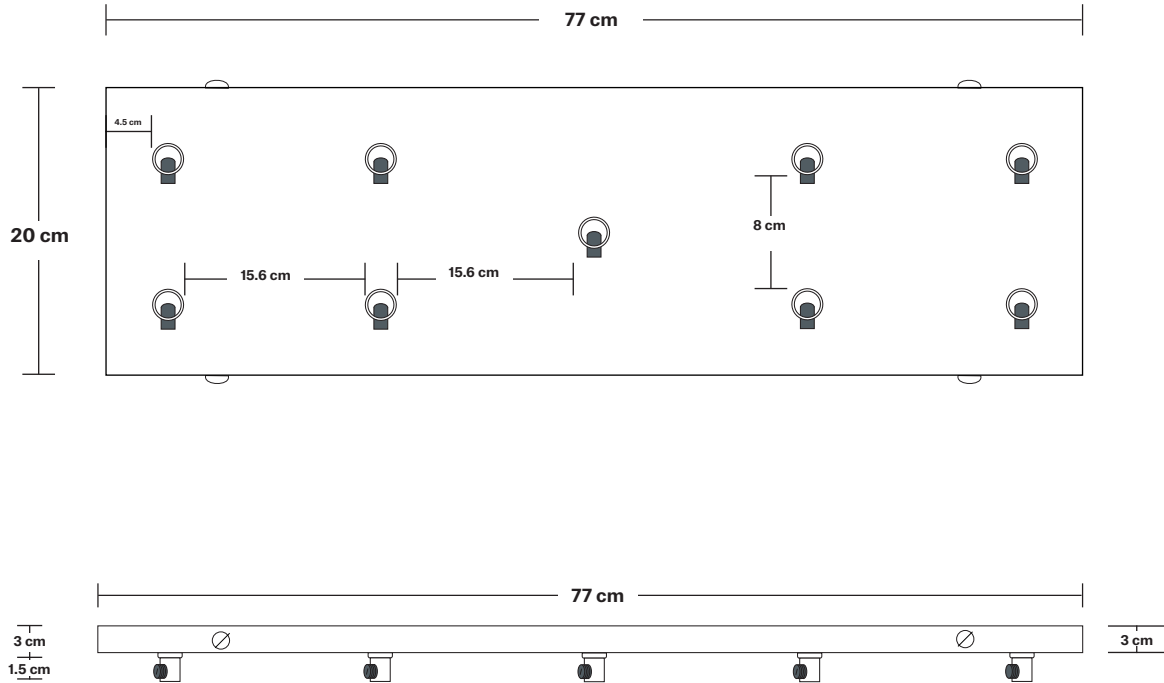

Wall mount screws not included.

Holders Available: Brass, Pewter.

Flex: 2m Black Twisted Fabric Flex.

Ceiling Rose: Pewter.

DIMENSIONS

H: 229 cm x **W:** 85 cm x **D:** 28 cm

Shade Diameter: 17 cm / 6.7"

Shade Height (no holder): 16 cm / 6.3"

Holder Diameter: 6 cm / 2.4"

Holder Height: 11 cm / 4.3"

Ceiling Rose Width: 20 cm / 7.8"

Ceiling Rose Depth: 77 cm / 30"

Ceiling Rose Height: 3 cm / 1.8"

Rectangular Ceiling Rose - 9 Outlet - Pewter

SPECIFICATIONS	INFORMATION	DIMENSIONS
<p>We meet all UK and EU lighting and safety regulations.</p>	<p>Product Code: RE-CR90-P</p>	<p>H: 3 cm x W: 20 cm x D: 77 cm</p>
<p>Our products are hand finished to ensure an authentic vintage look and therefore they may vary slightly from those shown in the images.</p>	<p>Finishes: Pewter.</p>	<p>Ceiling Rose Width: 20 cm / 7.8"</p>
<p>Weight: 2.1 kg</p>	<p>Ready to be installed, installation required.</p>	<p>Ceiling Rose Depth: 77 cm / 30"</p>
	<p>Wall mount screws not included.</p>	<p>Ceiling Rose Height: 3 cm / 1.8"</p>

4.3 cm

16 cm

7.9 cm

Tinted Glass Globe - 7 Inch

SPECIFICATIONS

We meet all UK and EU lighting and safety regulations.

Our products are hand finished to ensure an authentic vintage look and therefore they may vary slightly from those shown in the images.

Weight: 0.53 kg

INFORMATION

Product Code: TGL-GL7-SO

Finishes: Amber, Smoke Grey.

DIMENSIONS

H: 16 cm x **W:** 17 cm x **D:** 17 cm

Shade Diameter: 17 cm / 6.6"

Shade Height: 16 cm / 6.2"