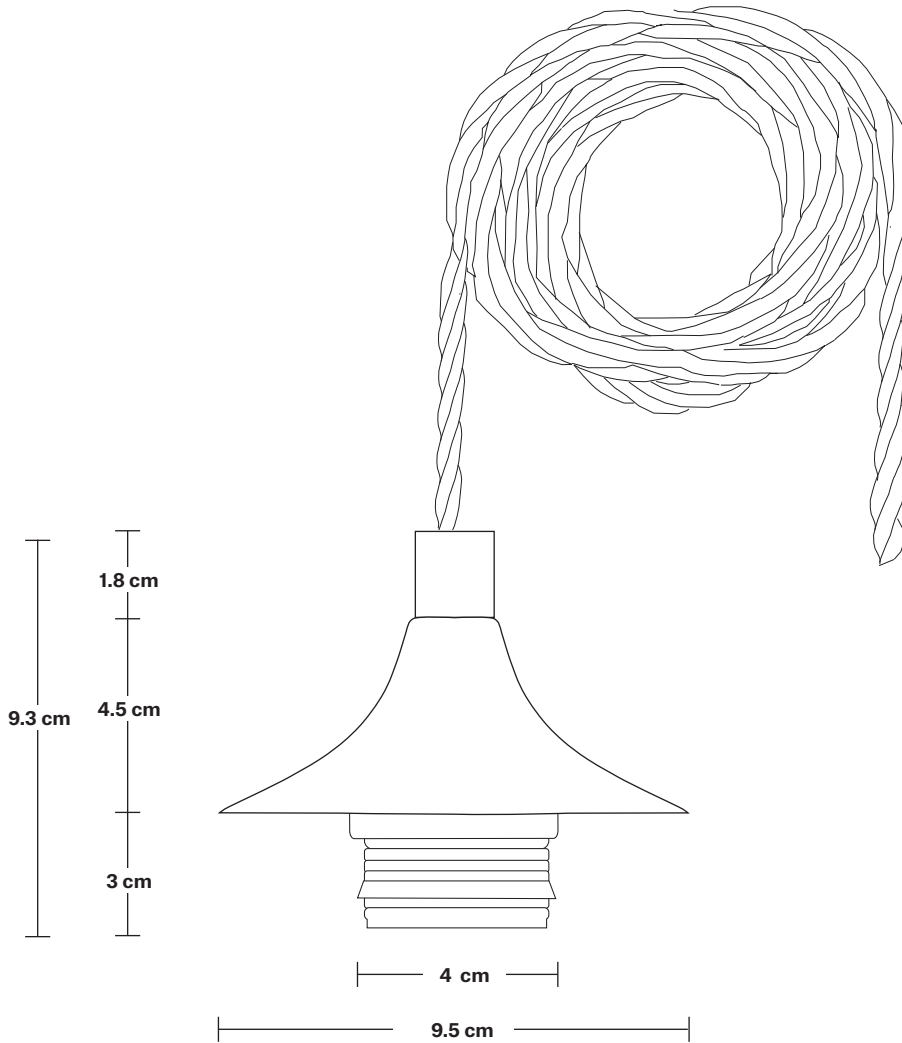

Chelsea Tinted Glass Globe 9 Wire Cluster Lights - 7 inch

SPECIFICATIONS	INFORMATION	DIMENSIONS
<p>We meet all UK and EU lighting and safety regulations.</p>	<p>Product Code: CH-TGL-GL7-9WCL</p>	<p>H: 225 cm x W: 85 cm x D: 28 cm</p>
<p>Our products are hand finished to ensure an authentic vintage look and therefore they may vary slightly from those shown in the images.</p>	<p>Finishes: Smoke Grey, Amber.</p>	<p>Shade Diameter: 17 cm / 6.7"</p>
<p>Bulb Required: Standard screw (E27) fitting, max 25W.</p>	<p>Ready to be installed, installation required.</p>	<p>Shade Height: 16 cm / 6.3"</p>
<p>Shade Weight: 0.53 kg</p>	<p>Wall mount screws not included.</p>	<p>Holder Diameter: 9.5 cm / 3.7"</p>
<p>Rose Weight: 2 kg</p>	<p>Holders Available: Brass, Pewter.</p>	<p>Holder Height: 6.3 cm / 2.5"</p>
<p>Holder Weight: 0.25 kg</p>	<p>Flex: 2m Black Twisted Fabric Flex.</p>	<p>Ceiling Rose Width: 20 cm / 7.8"</p>
<p>Maximum Weight: 5.9 kg</p>		<p>Ceiling Rose Depth: 77 cm / 30"</p>
		<p>Ceiling Rose Height: 3 cm / 1.8"</p>

Rectangular Ceiling Rose - 9 Outlet - Pewter

SPECIFICATIONS	INFORMATION	DIMENSIONS
<p>We meet all UK and EU lighting and safety regulations.</p>	<p>Product Code: RE-CR90-P</p>	<p>H: 3 cm x W: 20 cm x D: 77 cm</p>
<p>Our products are hand finished to ensure an authentic vintage look and therefore they may vary slightly from those shown in the images.</p>	<p>Finishes: Pewter.</p>	<p>Ceiling Rose Width: 20 cm / 7.8"</p>
<p>Weight: 2.1 kg</p>	<p>Ready to be installed, installation required.</p>	<p>Ceiling Rose Depth: 77 cm / 30"</p>
	<p>Wall mount screws not included.</p>	<p>Ceiling Rose Height: 3 cm / 1.8"</p>