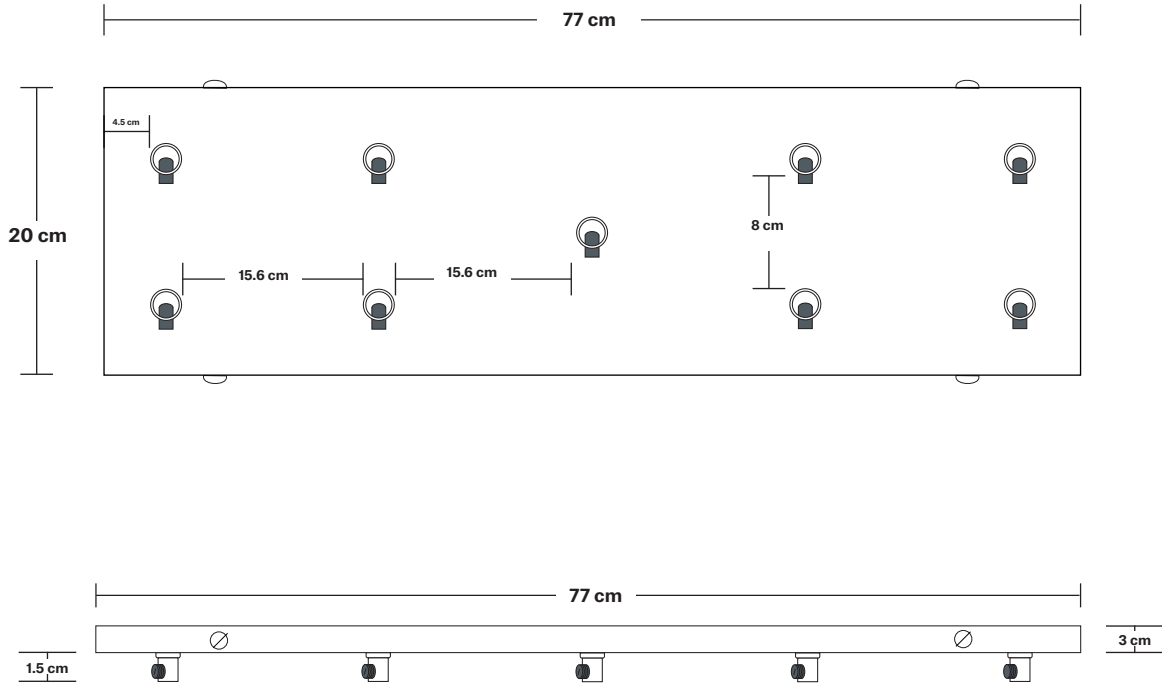

Chelsea Tinted Glass Globe 9 Wire Cluster Lights - 7 inch

SPECIFICATIONS	INFORMATION	DIMENSIONS
<p>We meet all UK and EU lighting and safety regulations.</p>	<p>Product Code: CH-TGL-GL7-9WCL</p>	<p>H: 225 cm x W: 85 cm x D: 28 cm</p>
<p>Our products are hand finished to ensure an authentic vintage look and therefore they may vary slightly from those shown in the images.</p>	<p>Finishes: Smoke Grey, Amber.</p>	<p>Shade Diameter: 17 cm / 6.7"</p>
<p>Bulb Required: Standard screw (E27) fitting, max 25W.</p>	<p>Ready to be installed, installation required.</p>	<p>Shade Height: 16 cm / 6.3"</p>
<p>Shade Weight: 0.53 kg</p>	<p>Wall mount screws not included.</p>	<p>Holder Diameter: 9.5 cm / 3.7"</p>
<p>Rose Weight: 2 kg</p>	<p>Holders Available: Brass, Pewter.</p>	<p>Holder Height: 6.3 cm / 2.5"</p>
<p>Holder Weight: 0.25 kg</p>	<p>Flex: 2m Black Twisted Fabric Flex.</p>	<p>Ceiling Rose Width: 20 cm / 7.8"</p>
<p>Maximum Weight: 5.9 kg</p>		<p>Ceiling Rose Depth: 77 cm / 30"</p>
		<p>Ceiling Rose Height: 3 cm / 1.8"</p>

Rectangular Ceiling Rose - 9 Outlet - Pewter

SPECIFICATIONS	INFORMATION	DIMENSIONS
<p>We meet all UK and EU lighting and safety regulations.</p>	<p>Product Code: RE-CR90-P</p>	<p>H: 3 cm x W: 20 cm x D: 77 cm</p>
<p>Our products are hand finished to ensure an authentic vintage look and therefore they may vary slightly from those shown in the images.</p>	<p>Finishes: Pewter.</p>	<p>Ceiling Rose Width: 20 cm / 7.8"</p>
<p>Weight: 2.1 kg</p>	<p>Ready to be installed, installation required.</p>	<p>Ceiling Rose Depth: 77 cm / 30"</p>
	<p>Wall mount screws not included.</p>	<p>Ceiling Rose Height: 3 cm / 1.8"</p>

DIMENSIONS

H: 16 cm x **W:** 17 cm x **D:** 17 cm

Shade Diameter: 17 cm / 6.6"

Shade Height: 16 cm / 6.2"

INDUSTVILLE