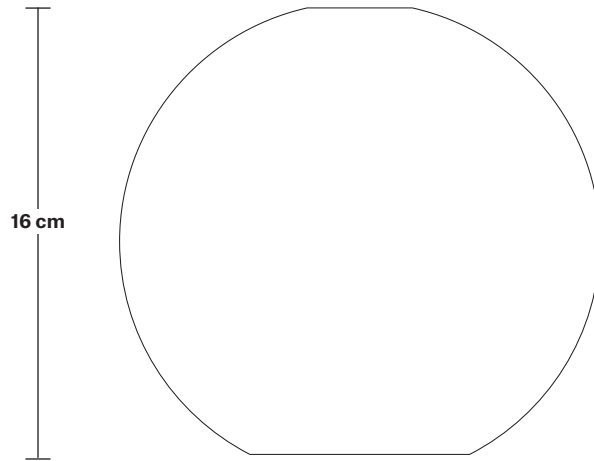

Chelsea Cord Set ES E27 Bulb Holder - Without Ceiling Rose

SPECIFICATIONS	INFORMATION	DIMENSIONS
<p>We meet all UK and EU lighting and safety regulations.</p>	<p>Product Code: CH-CS-2M-NCR</p>	<p>H: 110.3 cm x W: 9.3 cm x D: 9.5 cm</p>
<p>Our products are hand finished to ensure an authentic vintage look and therefore they may vary slightly from those shown in the images.</p>	<p>Finishes: Brass, Pewter.</p>	<p>Holder Diameter: 9.5 cm / 3.7"</p>
<p>Bulb Required: Standard screw (E27) fitting, max 40W.</p>	<p>Ready to be installed, installation required.</p>	<p>Holder Height: 9.3 cm / 3.6"</p>
<p>Weight: 0.25 kg</p>	<p>Wall mount screws not included.</p>	<p>Holder Width: 9.5 cm / 3.7"</p>
	<p>Flex: 2m Black Twisted Fabric Flex.</p>	

SHADE ONLY

17 cm

4.3 cm

16 cm

7.9 cm

Tinted Glass Globe - 7 Inch

SPECIFICATIONS

We meet all UK and EU lighting and safety regulations.

DIMENSIONS

H: 16 cm x **W:** 17 cm x **D:** 17 cm

Shade Diameter: 17 cm / 6.6"

Shade Height: 16 cm / 6.2"

INDUSTVILLE