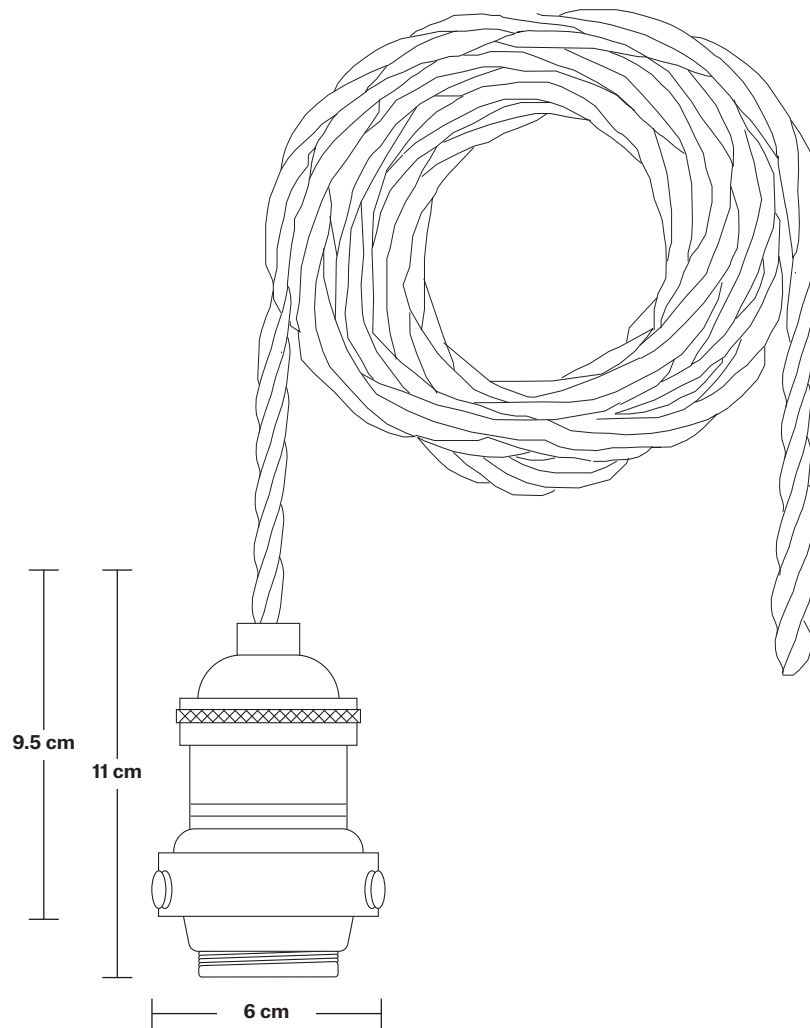

## DIMENSIONS

**H:** 227.5 cm x **W:** 82 cm x **D:** 25 cm

**Shade Diameter:** 14 cm / 5.5"

**Shade Height (no holder):** 14.5 cm / 5.7"

**Holder Diameter:** 6 cm / 2.4"

**Holder Height:** 11 cm / 4.3"

**Ceiling Rose Width:** 20 cm / 7.8"

**Ceiling Rose Depth:** 77 cm / 30"

**Ceiling Rose Height:** 3 cm / 1.8"

# Rectangular Ceiling Rose - 9 Outlet - Pewter

SPECIFICATIONS	INFORMATION	DIMENSIONS
<p>We meet all UK and EU lighting and safety regulations.</p>	<p><b>Product Code:</b> RE-CR90-P</p>	<p><b>H:</b> 3 cm x <b>W:</b> 20 cm x <b>D:</b> 77 cm</p>
<p>Our products are hand finished to ensure an authentic vintage look and therefore they may vary slightly from those shown in the images.</p>	<p><b>Finishes:</b> Pewter.</p>	<p><b>Ceiling Rose Width:</b> 20 cm / 7.8"</p>
<p><b>Weight:</b> 2.1 kg</p>	<p>Ready to be installed, installation required.</p>	<p><b>Ceiling Rose Depth:</b> 77 cm / 30"</p>
	<p>Wall mount screws not included.</p>	<p><b>Ceiling Rose Height:</b> 3 cm / 1.8"</p>

### DIMENSIONS

**H:** 14.5 cm x **W:** 14 cm x **D:** 14 cm

**Shade Diameter:** 14 cm / 5.5"

**Shade Height:** 14.5 cm / 5.7"