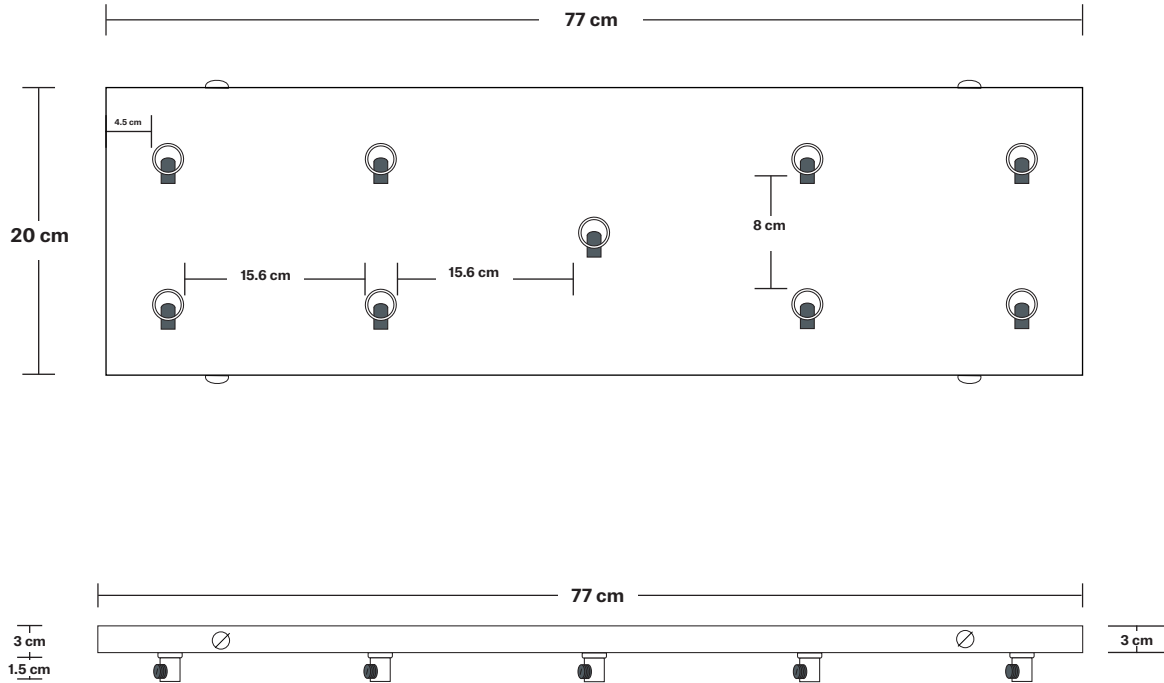

Wall mount screws not included.

Holders Available: Brass, Pewter

Flex: 2m Black Twisted Fabric Flex.

Ceiling rose: Pewter.

DIMENSIONS

H: 227.5 cm x **W:** 82 cm x **D:** 25 cm

Shade Diameter: 14 cm / 5.5"

Shade Height: 14.5 cm / 5.7"

Holder Diameter: 4 cm / 1.6"

Holder Height: 8 cm / 3.1"

Ceiling Rose Width: 20 cm / 7.8"

Ceiling Rose Depth: 77 cm / 30"

Ceiling Rose Height: 3 cm / 1.8"

INDUSTVILLE

Rectangular Ceiling Rose - 9 Outlet - Pewter

SPECIFICATIONS	INFORMATION	DIMENSIONS
<p>We meet all UK and EU lighting and safety regulations.</p>	<p>Product Code: RE-CR90-P</p>	<p>H: 3 cm x W: 20 cm x D: 77 cm</p>
<p>Our products are hand finished to ensure an authentic vintage look and therefore they may vary slightly from those shown in the images.</p>	<p>Finishes: Pewter.</p>	<p>Ceiling Rose Width: 20 cm / 7.8"</p>
<p>Weight: 2.1 kg</p>	<p>Ready to be installed, installation required.</p>	<p>Ceiling Rose Depth: 77 cm / 30"</p>
	<p>Wall mount screws not included.</p>	<p>Ceiling Rose Height: 3 cm / 1.8"</p>

Flex: 2m Black Twisted Fabric Flex.

DIMENSIONS

H: 209.6 cm x **W:** 4 cm x **D:** 4 cm

Holder Diameter: 4 cm / 1.6"

Holder Height: 9.6 cm / 3.8"

Opal Glass Shoolhouse - 5.5 Inch

SPECIFICATIONS	INFORMATION	DIMENSIONS
<p>We meet all UK and EU lighting and safety regulations.</p> <p>Our products are hand finished to ensure an authentic vintage look and therefore they may vary slightly from those shown in the images.</p> <p>Bulb Required: Standard screw (E27) fitting, max 40W.</p> <p>Shade Weight: 0.6 kg</p>	<p>Product Code: OGL-SH5-W-SO</p> <p>Finishes: White.</p>	<p>H: 14.4 cm x W: 14cm x D: 14 cm</p> <p>Shade Diameter: 14 cm / 5.5"</p> <p>Shade Height: 14.4 cm / 5.7"</p>