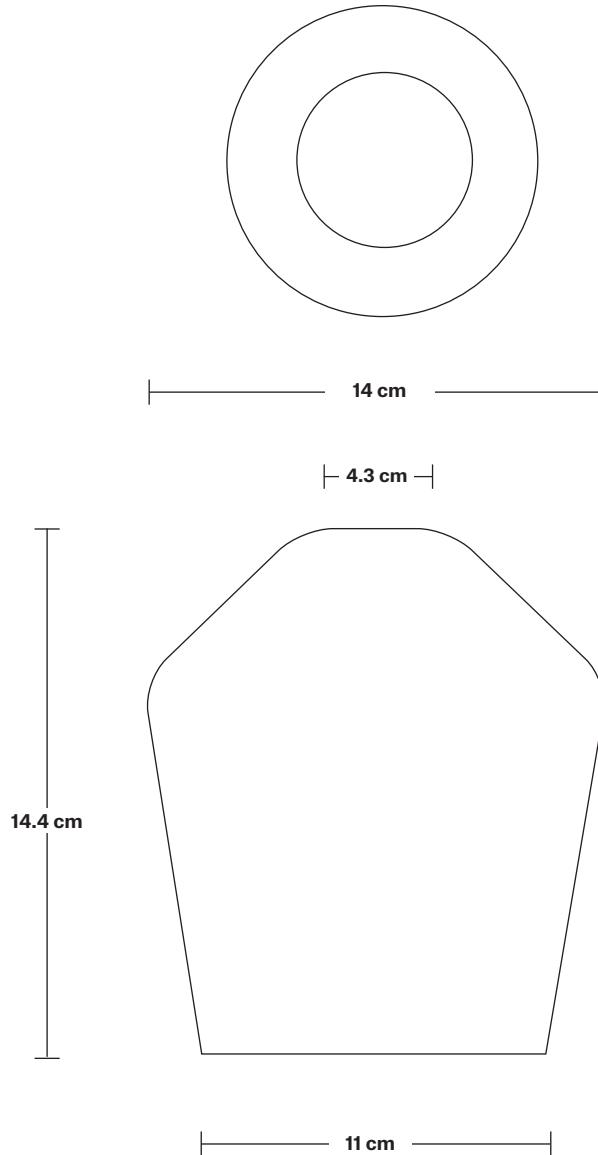

Wall mount screws not included.

Holders Available: Brass, Pewter

Flex: 2m Black Twisted Fabric Flex.

Ceiling rose: Pewter.

DIMENSIONS

H: 227.5 cm x **W:** 82 cm x **D:** 25 cm

Shade Diameter: 14 cm / 5.5"

Shade Height: 14.5 cm / 5.7"

Holder Diameter: 4 cm / 1.6"

Holder Height: 8 cm / 3.1"

Ceiling Rose Width: 20 cm / 7.8"

Ceiling Rose Depth: 77 cm / 30"

Ceiling Rose Height: 3 cm / 1.8"

INDUSTVILLE

Rectangular Ceiling Rose - 9 Outlet - Pewter

SPECIFICATIONS	INFORMATION	DIMENSIONS
<p>We meet all UK and EU lighting and safety regulations.</p>	<p>Product Code: RE-CR90-P</p>	<p>H: 3 cm x W: 20 cm x D: 77 cm</p>
<p>Our products are hand finished to ensure an authentic vintage look and therefore they may vary slightly from those shown in the images.</p>	<p>Finishes: Pewter.</p>	<p>Ceiling Rose Width: 20 cm / 7.8"</p>
<p>Weight: 2.1 kg</p>	<p>Ready to be installed, installation required.</p>	<p>Ceiling Rose Depth: 77 cm / 30"</p>
	<p>Wall mount screws not included.</p>	<p>Ceiling Rose Height: 3 cm / 1.8"</p>

Flex: 2m Black Twisted Fabric Flex.

DIMENSIONS

H: 209.6 cm x **W:** 4 cm x **D:** 4 cm

Holder Diameter: 4 cm / 1.6"

Holder Height: 9.6 cm / 3.8"

Opal Glass Shoolhouse - 5.5 Inch

SPECIFICATIONS	INFORMATION	DIMENSIONS
<p>We meet all UK and EU lighting and safety regulations.</p> <p>Our products are hand finished to ensure an authentic vintage look and therefore they may vary slightly from those shown in the images.</p> <p>Bulb Required: Standard screw (E27) fitting, max 40W.</p> <p>Shade Weight: 0.6 kg</p>	<p>Product Code: OGL-SH5-W-SO</p> <p>Finishes: White.</p>	<p>H: 14.4 cm x W: 14cm x D: 14 cm</p> <p>Shade Diameter: 14 cm / 5.5"</p> <p>Shade Height: 14.4 cm / 5.7"</p>