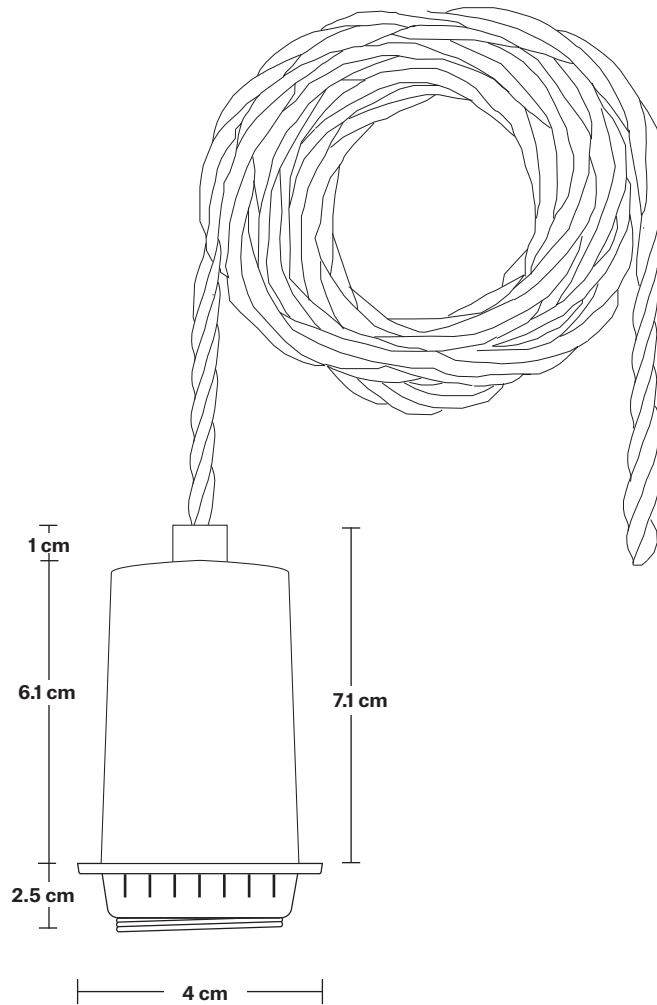

Wall mount screws not included.

Holders Available: Brass, Pewter

Flex: 2m Black Twisted Fabric Flex.

Ceiling rose: Pewter.

DIMENSIONS

H: 227.5 cm x **W:** 82 cm x **D:** 25 cm

Shade Diameter: 14 cm / 5.5"

Shade Height: 14.5 cm / 5.7"

Holder Diameter: 4 cm / 1.6"

Holder Height: 8 cm / 3.1"

Ceiling Rose Width: 20 cm / 7.8"

Ceiling Rose Depth: 77 cm / 30"

Ceiling Rose Height: 3 cm / 1.8"

INDUSTVILLE

Rectangular Ceiling Rose - 9 Outlet - Pewter

SPECIFICATIONS	INFORMATION	DIMENSIONS
<p>We meet all UK and EU lighting and safety regulations.</p>	<p>Product Code: RE-CR90-P</p>	<p>H: 3 cm x W: 20 cm x D: 77 cm</p>
<p>Our products are hand finished to ensure an authentic vintage look and therefore they may vary slightly from those shown in the images.</p>	<p>Finishes: Pewter.</p>	<p>Ceiling Rose Width: 20 cm / 7.8"</p>
<p>Weight: 2.1 kg</p>	<p>Ready to be installed, installation required.</p>	<p>Ceiling Rose Depth: 77 cm / 30"</p>
	<p>Wall mount screws not included.</p>	<p>Ceiling Rose Height: 3 cm / 1.8"</p>

Flex: 2m Black Twisted Fabric Flex.

DIMENSIONS

H: 209.6 cm x **W:** 4 cm x **D:** 4 cm

Holder Diameter: 4 cm / 1.6"

Holder Height: 9.6 cm / 3.8"

Opal Glass Shoolhouse - 5.5 Inch

SPECIFICATIONS	INFORMATION	DIMENSIONS
<p>We meet all UK and EU lighting and safety regulations.</p> <p>Our products are hand finished to ensure an authentic vintage look and therefore they may vary slightly from those shown in the images.</p> <p>Bulb Required: Standard screw (E27) fitting, max 40W.</p> <p>Shade Weight: 0.6 kg</p>	<p>Product Code: OGL-SH5-W-SO</p> <p>Finishes: White.</p>	<p>H: 14.4 cm x W: 14cm x D: 14 cm</p> <p>Shade Diameter: 14 cm / 5.5"</p> <p>Shade Height: 14.4 cm / 5.7"</p>