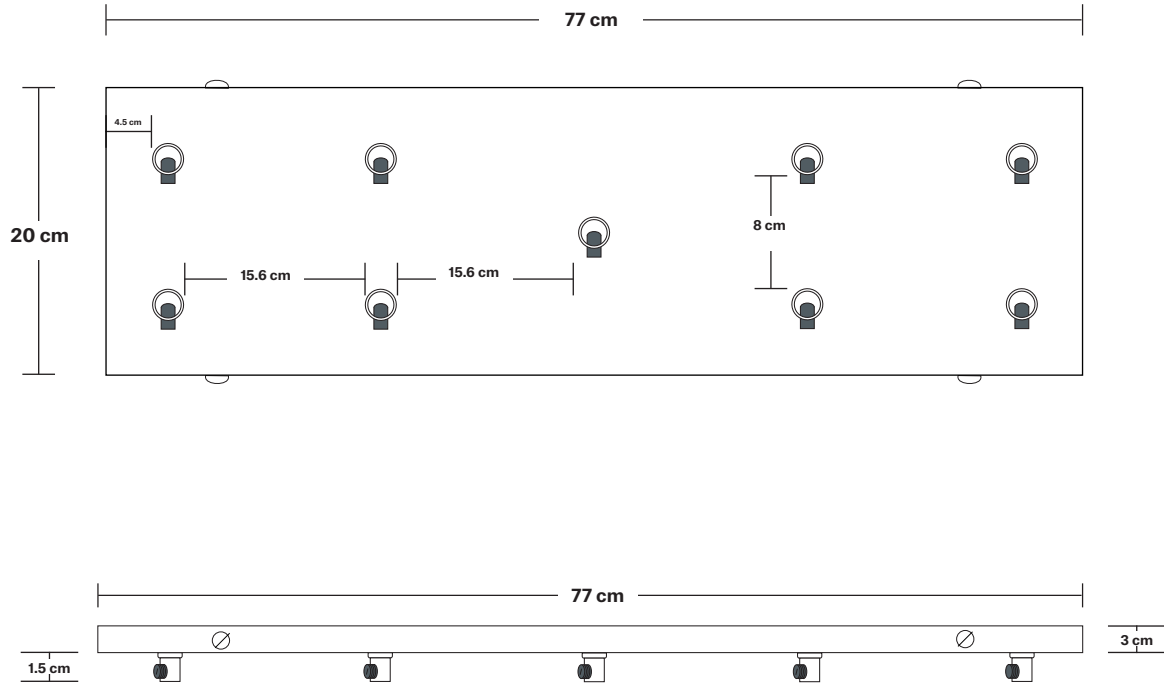

Flex: 2m Black Twisted Fabric Flex.

Ceiling rose: Pewter.

DIMENSIONS

H: 215 cm x **W:** 77 cm x **D:** 20 cm

Holder Diameter: 6.5 cm / 2.6"

Holder Height: 12 cm / 4.7"

Ceiling Rose Width: 20 cm / 7.8"

Ceiling Rose Depth: 77 cm / 30"

Ceiling Rose Height: 3 cm / 1.8"

Rectangular Ceiling Rose - 9 Outlet - Pewter

SPECIFICATIONS

We meet all UK and EU lighting and safety regulations.

Our products are hand finished to ensure an authentic vintage look and therefore they may vary slightly from those shown in the images.

Weight: 2.1 kg

INFORMATION

Product Code: RE-CR90-P

Finishes: Pewter.

Ready to be installed, installation required.

Wall mount screws not included.

DIMENSIONS

H: 3 cm x **W:** 20 cm x **D:** 77 cm

Ceiling Rose Width: 20 cm / 7.8"

Ceiling Rose Depth: 77 cm / 30"

Ceiling Rose Height: 3 cm / 1.8"

Sleek Large Edison Cord Set - Fabric Flex - 2m - Without Ceiling Rose

SPECIFICATIONS

We meet all UK and EU lighting and safety regulations.