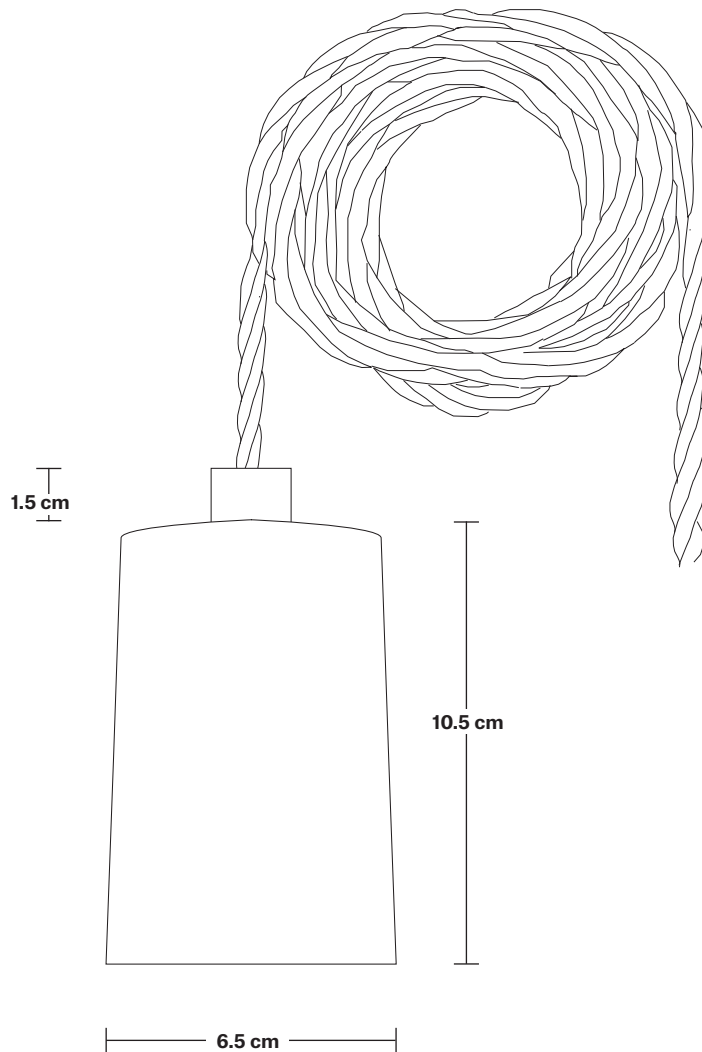

Ceiling Rose Height: 3 cm / 1.8"

Rectangular Ceiling Rose - 9 Outlet - Pewter

SPECIFICATIONS

We meet all UK and EU lighting and safety regulations.

Our products are hand finished to ensure an authentic vintage look and therefore they may vary slightly from those shown in the images.

Weight: 2.1 kg

INFORMATION

Product Code: RE-CR90-P

Finishes: Pewter.

Ready to be installed, installation required.

Wall mount screws not included.

DIMENSIONS

H: 3 cm x **W:** 20 cm x **D:** 77 cm

Ceiling Rose Width: 20 cm / 7.8"

Ceiling Rose Depth: 77 cm / 30"

Ceiling Rose Height: 3 cm / 1.8"

Sleek Large Edison Cord Set - Fabric Flex - 2m - Without Ceiling Rose

SPECIFICATIONS

We meet all UK and EU lighting and safety regulations.

Holder Diameter: 6.5 cm / 2.3"

Holder Height: 12 cm / 4.7"