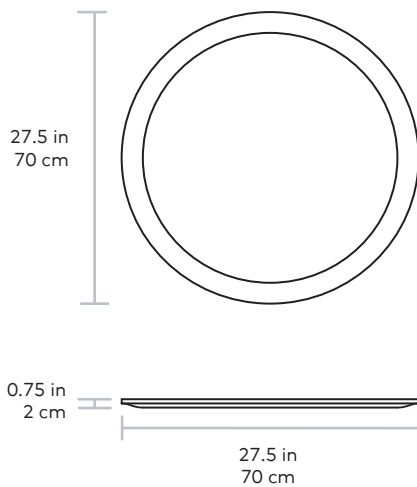

# Gallery Tray

Gus\*

**MATERIAL** > Bent Ply | Blonde Ash or Walnut

The Gallery Tray is an elegant, decorative adornment for ottomans, chaises, beds or area rugs. This handsome, oversized walnut tray can comfortably hold decorative objects, tableware, books or magazines, making it a complimentary item for any living space.