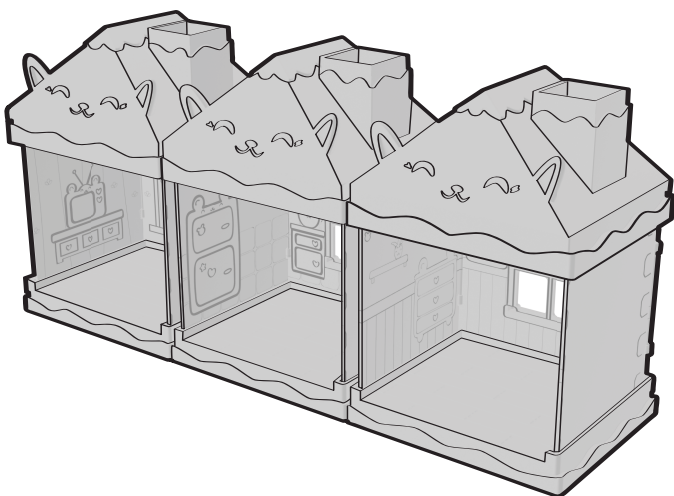

WARNING!

For Ages 3 years+

To be used under adult supervision. Not suitable for children under 36 months due to small parts that may represent a choking hazard.

The felt-tip pens in this set are washable, but they may stain certain surfaces, carpets, or fabrics. Read the instructions before use, follow them and keep them for future reference.

Authorised Representative in the EU (for the purposes of Toy Safety Directive): Delphic HSE (Europe) B.V., The Base B, Evert van de Beekstraat 104, Schiphol, 1118CN, Netherlands.

Designed and manufactured by:
PlayMonster UK Ltd.

Artisan, Hillbottom Road, High Wycombe, HP12 4HJ.
Please retain our address for future reference.

Please Note: Contents may vary from those featured.

Copyright © 2021 PlayMonster UK Ltd. The Fuzzikins® trademark is registered in the UK to PlayMonster UK Ltd. Made in China.

Product Code FF352 v1.0 2021