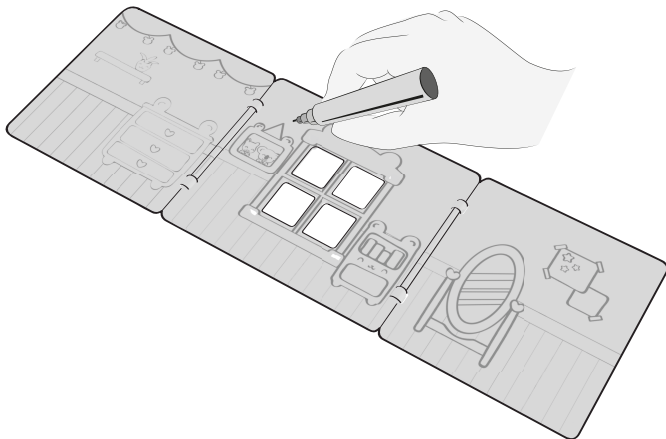

Home Makers Bunny's Bedroom

Contents

- 1 x Customisable House with Shutters
- 1 x Fuzziki's Bunny Figure
- 3 x Washable Colouring Pens
- 1 x Piece of Flatpack Furniture
- 3 x Felt Accessories (Rug, Blanket & Sleeping Mask)

Create

Rinse

Recolour!

1. Colour in your Fuzzikin.

2. Clip all walls together.

3. Decorate the sides of the house.

4. Slot the walls into the floor and roof.

5. Assemble the Bunny's Bed and put the blanket in the slots.