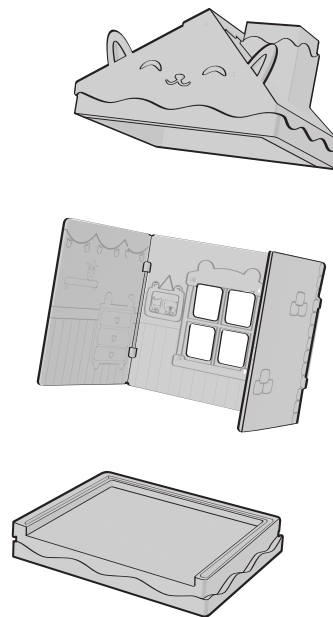

Home Makers Bunny's Bedroom

Contents

- 1 x Customisable House with Shutters
- 1 x Fuzziki's Bunny Figure
- 3 x Washable Colouring Pens
- 1 x Piece of Flatpack Furniture
- 3 x Felt Accessories (Rug, Blanket & Sleeping Mask)

Create

Rinse

Recolour!

1. Colour in your Fuzzikin.

2. Clip all walls together.

3. Decorate the sides of the house.

4. Slot the walls into the floor and roof.

5. Assemble the Bunny's Bed and put the blanket in the slots.

6. Put the sleeping mask on the Bunny, and put the rug on the floor.

7. Once you've shown off your creations, wash your Fuzzikin and house walls to start all over again!

Keep your pens safe in the chimney!