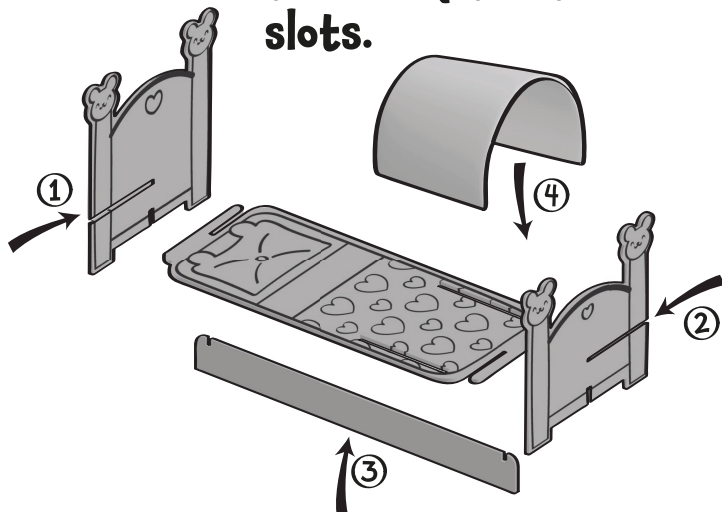

Home Makers Bunny's Bedroom

Contents

- 1 x Customisable House with Shutters
- 1 x Fuzziki's Bunny Figure
- 3 x Washable Colouring Pens
- 1 x Piece of Flatpack Furniture
- 3 x Felt Accessories (Rug, Blanket & Sleeping Mask)

Create

Rinse

Recolour!

1. Colour in your Fuzzikin.

2. Clip all walls together.

3. Decorate the sides of the house.

4. Slot the walls into the floor and roof.

5. Assemble the Bunny's Bed and put the blanket in the slots.

6. Put the sleeping mask on the Bunny, and put the rug on the floor.

7. Once you've shown off your creations, wash your Fuzzikin and house walls to start all over again!

Keep your pens safe in the chimney!