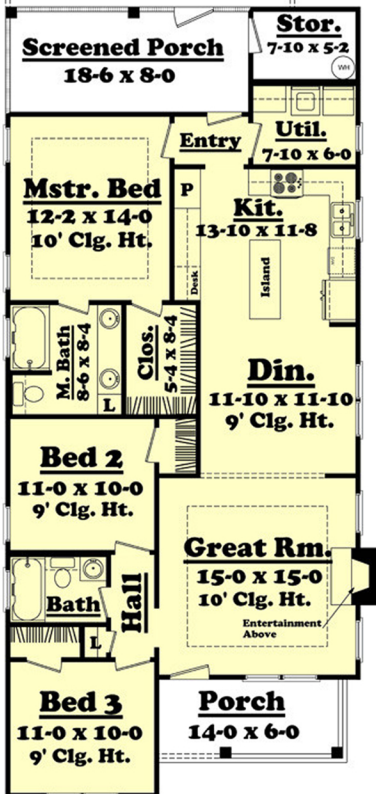

**Optional Carport**

**22-0 X 22-0**

(Included with plans)

(Depth of house does not include optional carport)

© Copyrighted

Floor Plan

Rear Elevation

**Legacy House Plan**

1300

1300 Sq Ft.

3 Bedrooms

2 Bathrooms

1 Stories

28-8 Width

60-2 Depth

Phone: 601.336.3254    sales@hpzplans.com