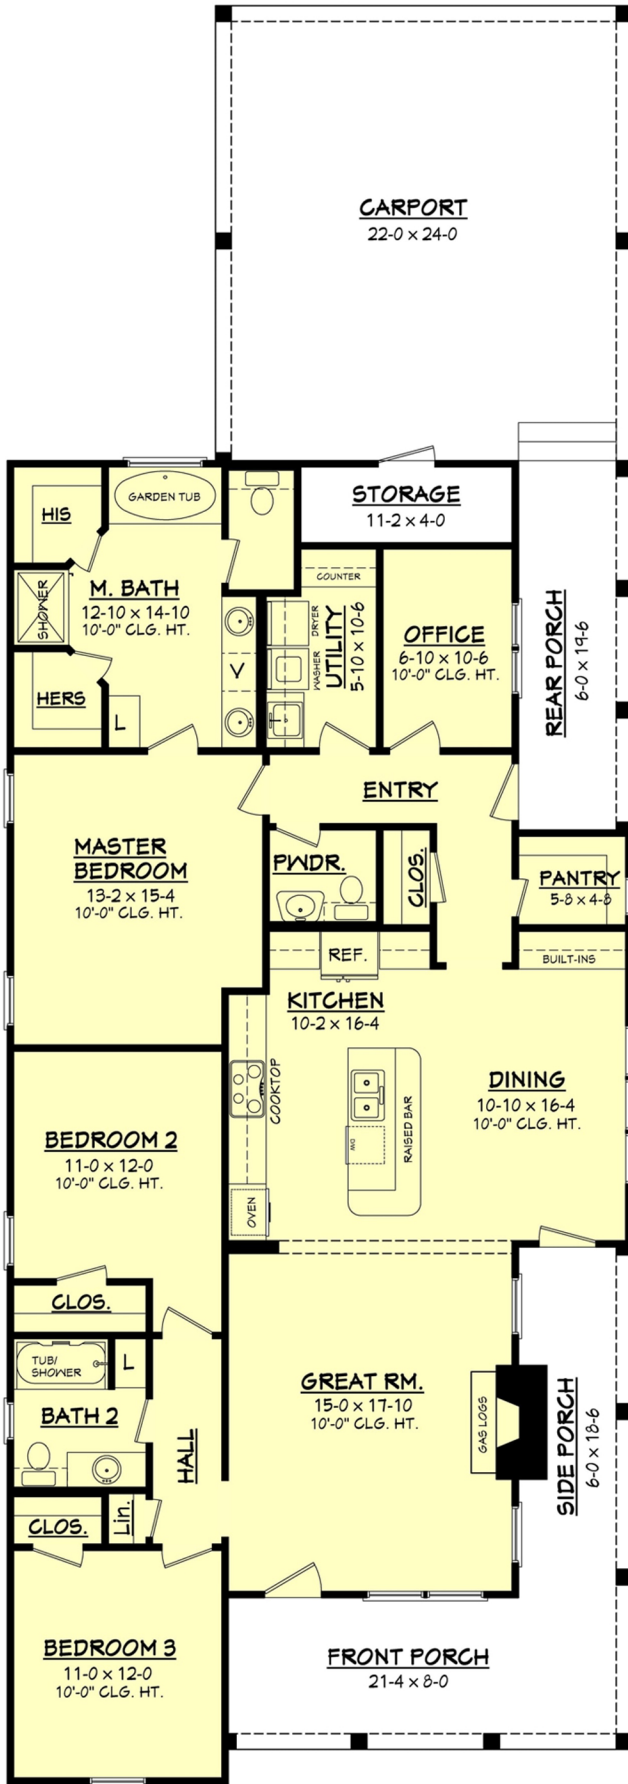

Designing Homes
HOUSE PLAN ZONE
 Building Relationships

Bellegrass Cottage House Plan

1825-2

- 1852 Sq Ft.
- 3 Bedrooms
- 2.5 Bathrooms
- 1 Stories
- 33-0 Width
- 93-10 Depth

Phone: 601.336.3254 sales@hpzplans.com

www.hpzplans.com/products/bellegrass-cottage