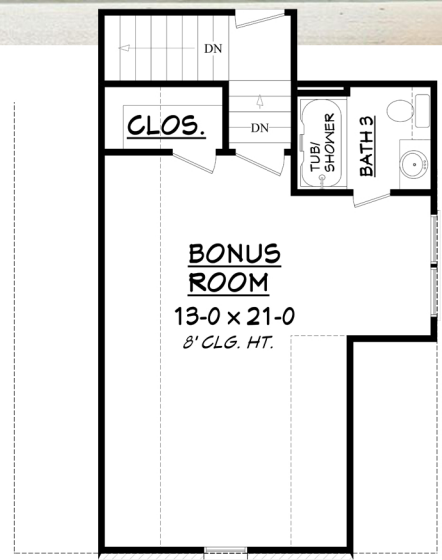

Designing Homes
HOUSE PLAN ZONE
 Building Relationships

Bonus Floor Plan

Square footage does not include bonus room.

Kynslee House Floor Plan

1870

- 🏠 1870 Sq Ft.
- 🏠 1.5 Stories
- 🛏️ 3 Bedrooms
- 📏 56-2 Width
- 🚿 2 Bathrooms
- 📏 64-10 Depth