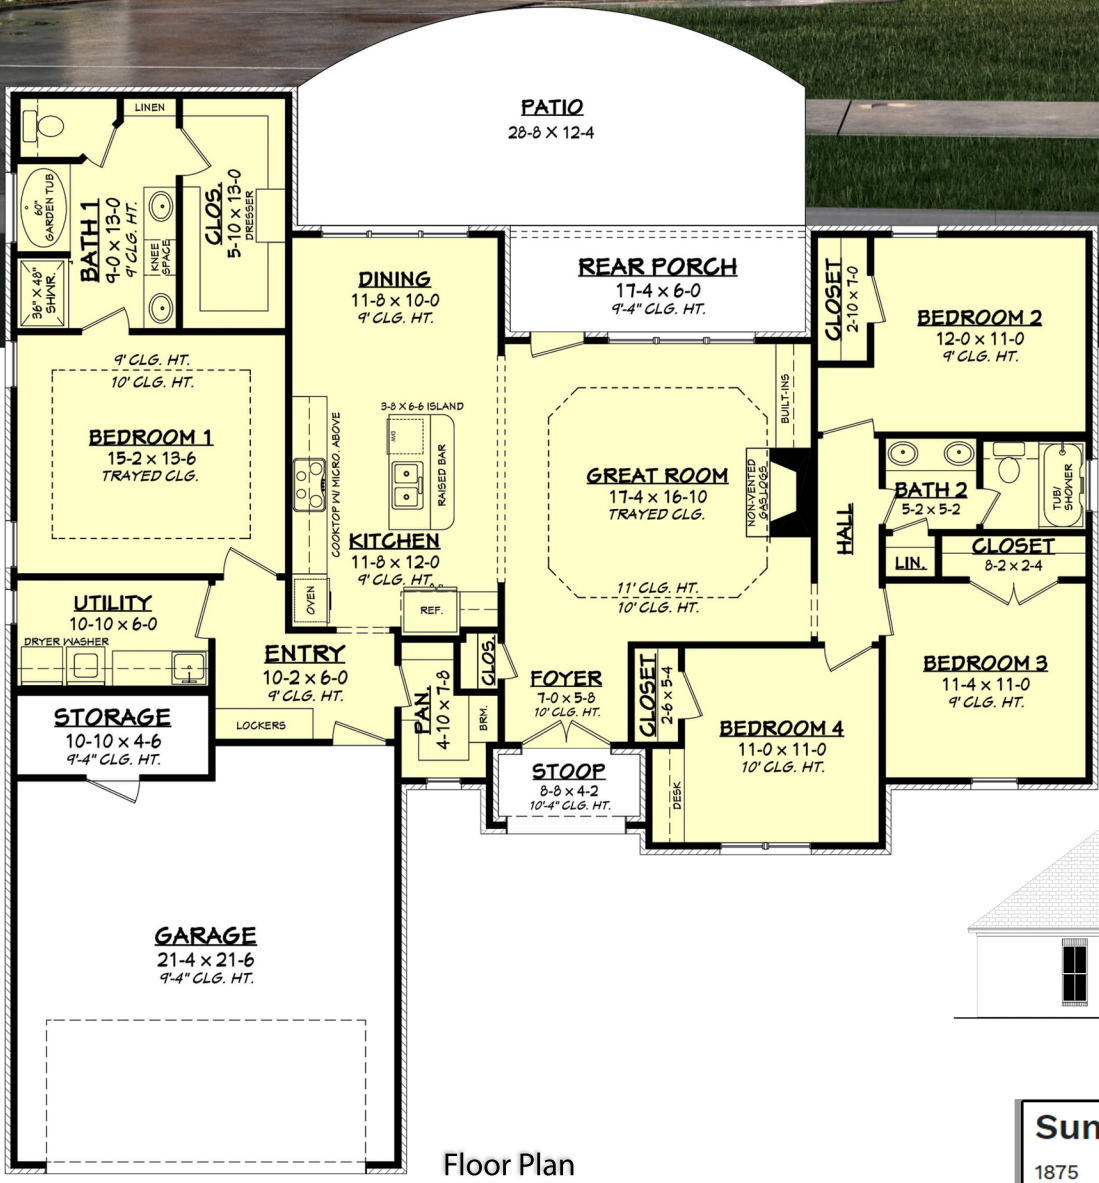

Designing Homes
HOUSE PLAN ZONE
 Building Relationships

Floor Plan

Rear Elevation

Summerbrook House Plan

1875

- 🏠 1875 Sq Ft.
- 🏠 1 Stories
- 🛏️ 4 Bedrooms
- 📏 61-0 Width
- 🚿 2 Bathrooms
- 📏 60-8 Depth

Phone: 601.336.3254 sales@hpzplans.com

<https://hpzplans.com/products/summerbrook>