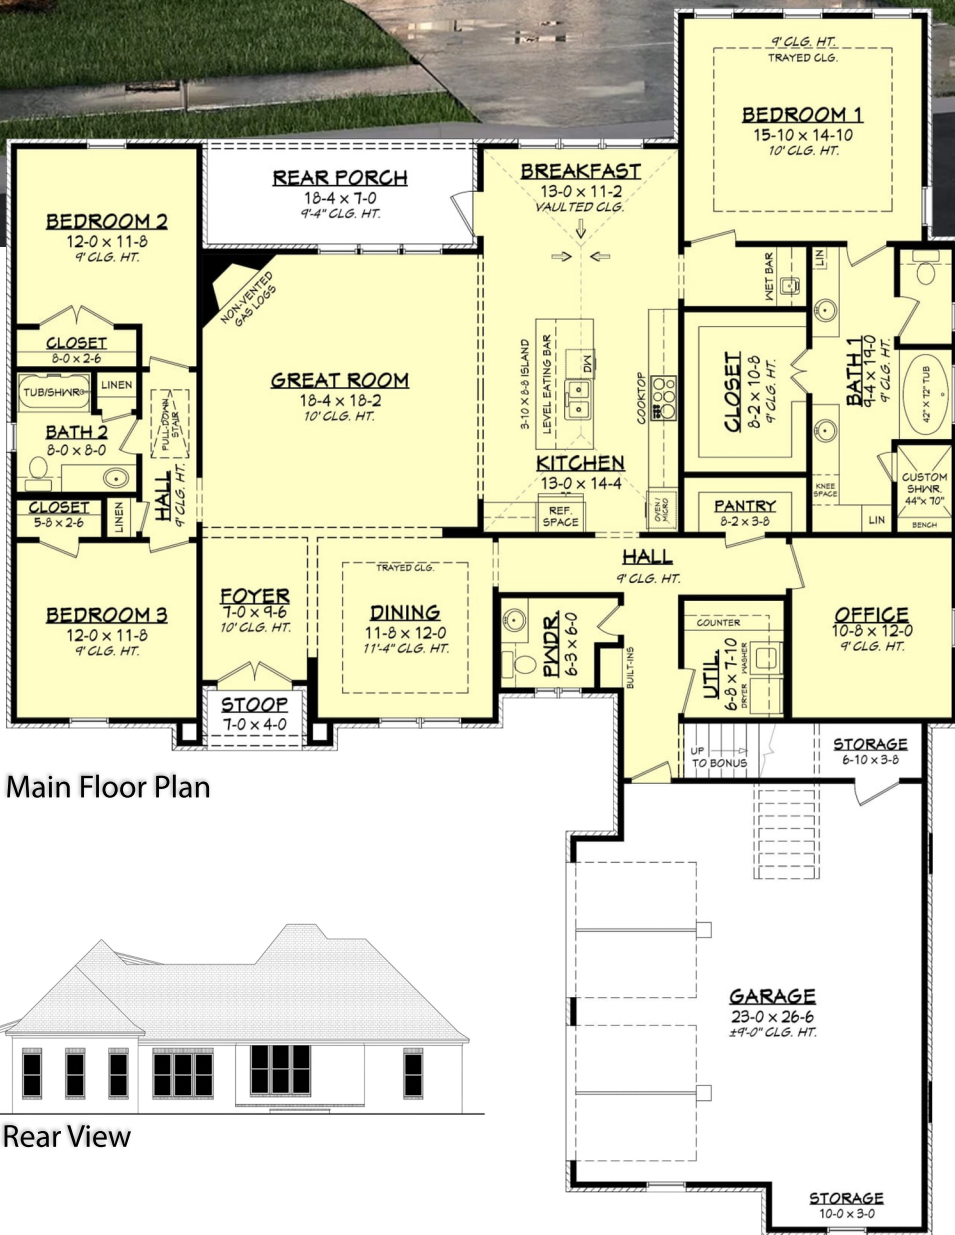

Designing Homes
HOUSE PLAN ZONE
 Building Relationships

Main Floor Plan

Rear View

Bonus Floor Plan

Square footage does not include bonus room.

Trailwood House Plan

2405

- 🏠 2405 Sq Ft.
- 🏠 1.5 Stories
- 🏠 3 Bedrooms
- 🏠 62-10 Width
- 🏠 2.5 Bathrooms
- 🏠 81-0 Depth