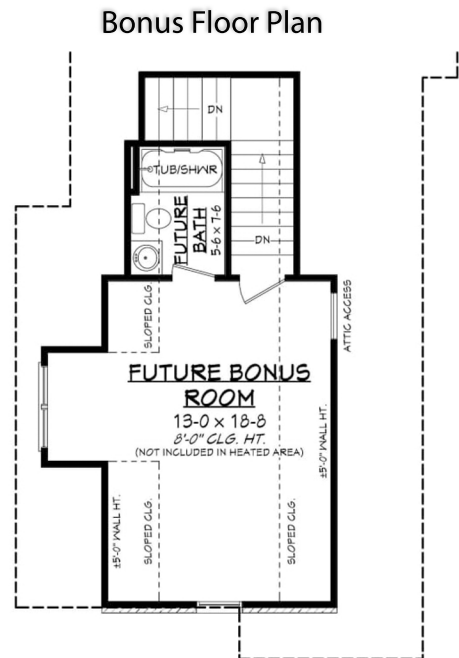

Designing Homes
HOUSE PLAN ZONE
 Building Relationships

Main Floor Plan

Rear View

Bonus Floor Plan

Square footage does not include bonus room.

Trailwood House Plan

2405

- 🏠 2405 Sq Ft.
- 🏠 1.5 Stories
- 🏠 3 Bedrooms
- 🏠 62-10 Width
- 🏠 2.5 Bathrooms
- 🏠 81-0 Depth