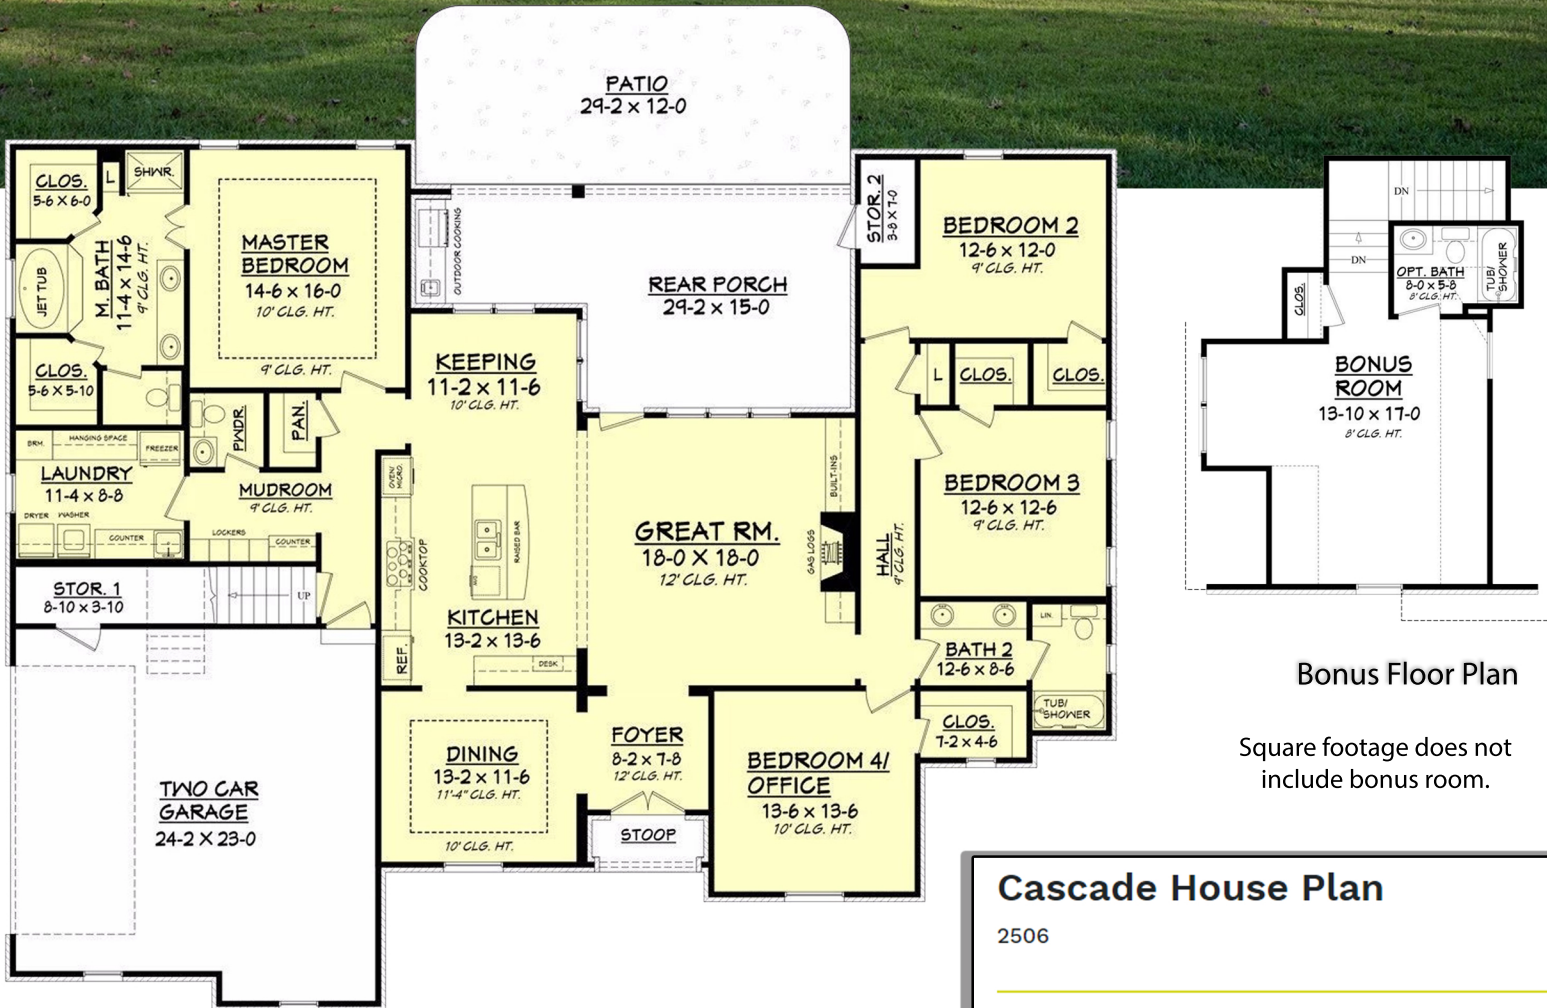

Designing Homes  
**HOUSE PLAN ZONE**  
 Building Relationships

First Floor Plan

Bonus Floor Plan

Square footage does not include bonus room.

**Cascade House Plan**

2506

2506 Sq Ft.

1.5 Stories

4 Bedrooms

73-10 Width

2.5 Bathrooms

57-10 Depth

Phone: 601.336.3254 sales@hpzplans.com

<https://hpzplans.com/products/cascade>