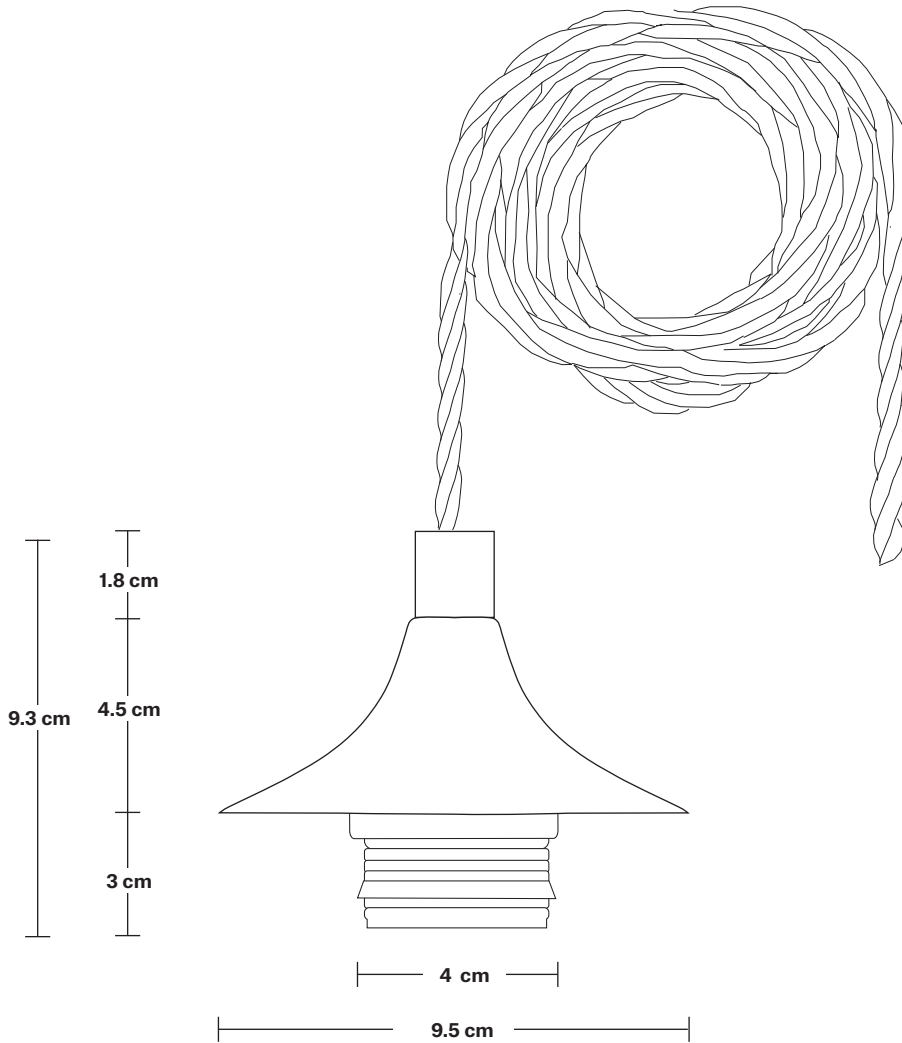

Chelsea Tinted Glass Globe 5 Wire Square Cluster Lights - 7 inch

SPECIFICATIONS	INFORMATION	DIMENSIONS
<p>We meet all UK and EU lighting and safety regulations.</p>	<p>Product Code: CH-TGL-GL7-5WSQCL</p>	<p>H: 225 cm x W: 50 cm x D: 50 cm</p>
<p>Our products are hand finished to ensure an authentic vintage look and therefore they may vary slightly from those shown in the images.</p>	<p>Finishes: Smoke Grey, Amber.</p>	<p>Shade Diameter: 17 cm / 6.7"</p>
<p>Bulb Required: Standard screw (E27) fitting, max 25W.</p>	<p>Ready to be installed, installation required.</p>	<p>Shade Height: 16 cm / 6.3"</p>
<p>Shade Weight: 0.53 kg</p>	<p>Wall mount screws not included.</p>	<p>Holder Diameter: 9.5 cm / 3.7"</p>
<p>Rose Weight: 3.05 kg</p>	<p>Holders Available: Brass, Pewter.</p>	<p>Holder Height: 6.3 cm / 2.5"</p>
<p>Holder Weight: 0.25 kg</p>	<p>Flex: 2m Black Twisted Fabric Flex.</p>	<p>Ceiling Rose Width: 50 cm / 19.6"</p>
<p>Maximum Weight: 6.95 kg</p>	<p>Ceiling Rose: Pewter.</p>	<p>Ceiling Rose Depth: 50 cm / 19.6"</p>
		<p>Ceiling Rose Height: 3 cm / 1.2"</p>

Square Ceiling Rose - 5 Outlet - Pewter

SPECIFICATIONS	INFORMATION	DIMENSIONS
<p>We meet all UK and EU lighting and safety regulations.</p> <p>Our products are hand finished to ensure an authentic vintage look and therefore they may vary slightly from those shown in the images.</p> <p>Bulb Required: Standard screw (E27) fitting, max 40W.</p> <p>Weight: 3.05 kg</p>	<p>Product Code: SQ-CR50-P</p> <p>Finishes: Pewter.</p> <p>Ready to be installed, installation required.</p> <p>Wall mount screws not included.</p>	<p>H: 3 cm x W: 50 cm x D: 50 cm</p> <p>Ceiling Rose Width: 50 cm / 19.6"</p> <p>Ceiling Rose Depth: 50 cm / 19.6"</p> <p>Ceiling Rose Height: 3 cm / 1.2"</p>