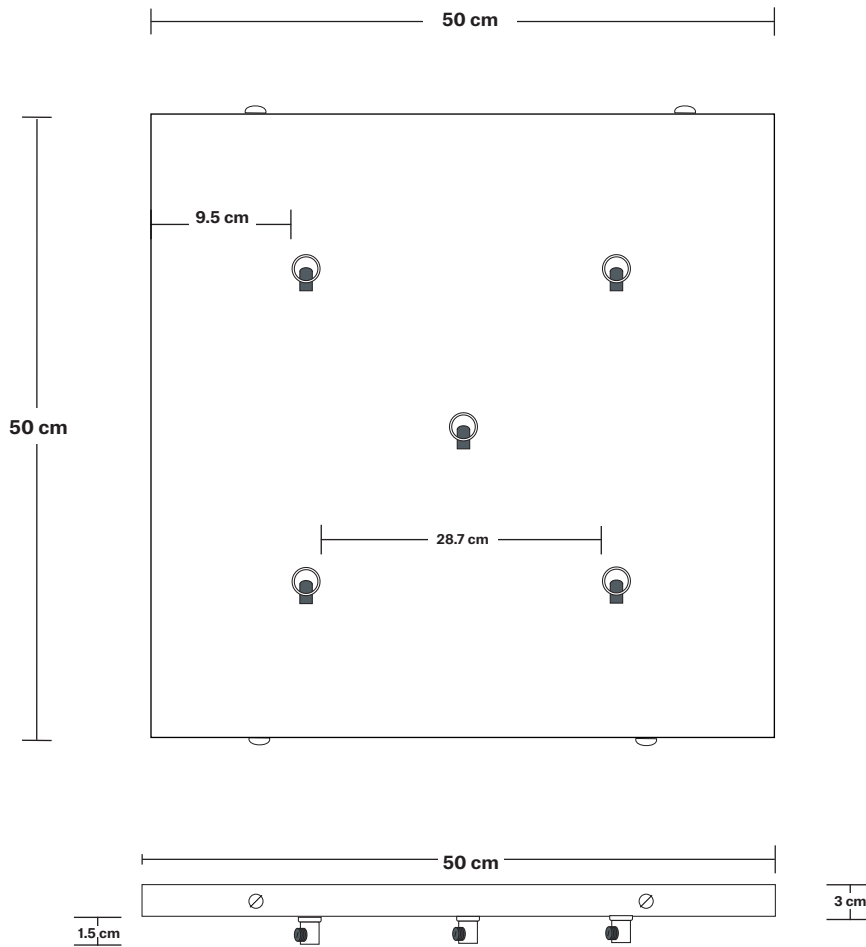

Chelsea Tinted Glass Globe 5 Wire Square Cluster Lights - 7 inch

SPECIFICATIONS	INFORMATION	DIMENSIONS
<p>We meet all UK and EU lighting and safety regulations.</p>	<p>Product Code: CH-TGL-GL7-5WSQCL</p>	<p>H: 225 cm x W: 50 cm x D: 50 cm</p>
<p>Our products are hand finished to ensure an authentic vintage look and therefore they may vary slightly from those shown in the images.</p>	<p>Finishes: Smoke Grey, Amber.</p>	<p>Shade Diameter: 17 cm / 6.7"</p>
<p>Bulb Required: Standard screw (E27) fitting, max 25W.</p>	<p>Ready to be installed, installation required.</p>	<p>Shade Height: 16 cm / 6.3"</p>
<p>Shade Weight: 0.53 kg</p>	<p>Wall mount screws not included.</p>	<p>Holder Diameter: 9.5 cm / 3.7"</p>
<p>Rose Weight: 3.05 kg</p>	<p>Holders Available: Brass, Pewter.</p>	<p>Holder Height: 6.3 cm / 2.5"</p>
<p>Holder Weight: 0.25 kg</p>	<p>Flex: 2m Black Twisted Fabric Flex.</p>	<p>Ceiling Rose Width: 50 cm / 19.6"</p>
<p>Maximum Weight: 6.95 kg</p>	<p>Ceiling Rose: Pewter.</p>	<p>Ceiling Rose Depth: 50 cm / 19.6"</p>
		<p>Ceiling Rose Height: 3 cm / 1.2"</p>

Square Ceiling Rose - 5 Outlet - Pewter

SPECIFICATIONS	INFORMATION	DIMENSIONS
<p>We meet all UK and EU lighting and safety regulations.</p> <p>Our products are hand finished to ensure an authentic vintage look and therefore they may vary slightly from those shown in the images.</p> <p>Bulb Required: Standard screw (E27) fitting, max 40W.</p> <p>Weight: 3.05 kg</p>	<p>Product Code: SQ-CR50-P</p> <p>Finishes: Pewter.</p> <p>Ready to be installed, installation required.</p> <p>Wall mount screws not included.</p>	<p>H: 3 cm x W: 50 cm x D: 50 cm</p> <p>Ceiling Rose Width: 50 cm / 19.6"</p> <p>Ceiling Rose Depth: 50 cm / 19.6"</p> <p>Ceiling Rose Height: 3 cm / 1.2"</p>

Flex: 2m Black Twisted Fabric Flex.

DIMENSIONS

H: 110.3 cm x **W:** 9.3 cm x **D:** 9.5 cm

Holder Diameter: 9.5 cm / 3.7"

Holder Height: 9.3 cm / 3.6"

Holder Width: 9.5 cm / 3.7"

Tinted Glass Globe - 7 Inch