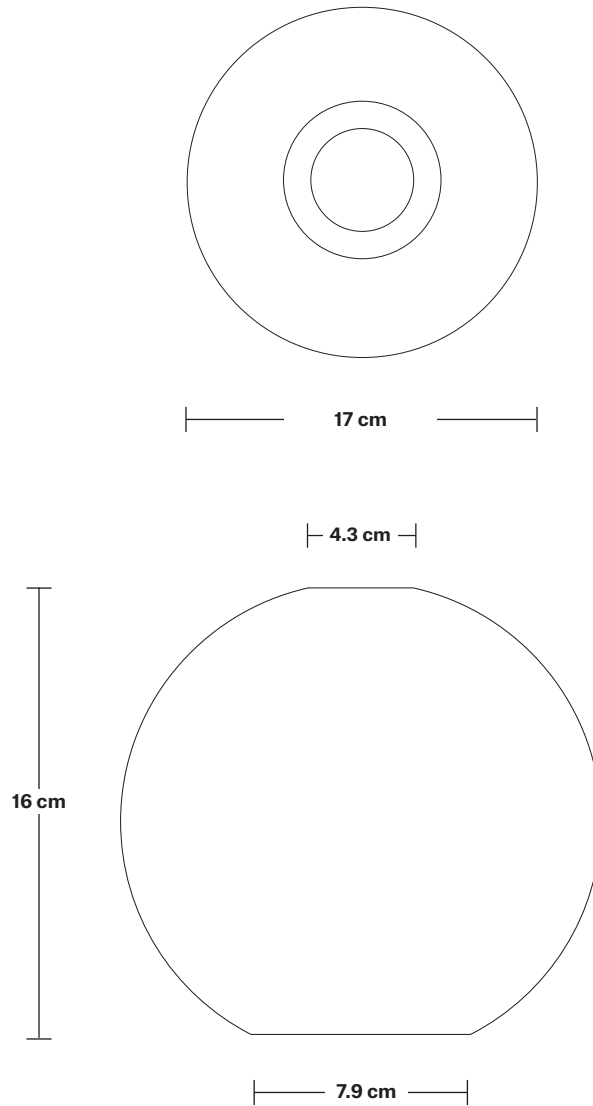

Chelsea Tinted Glass Globe 5 Wire Square Cluster Lights - 7 inch

SPECIFICATIONS	INFORMATION	DIMENSIONS
<p>We meet all UK and EU lighting and safety regulations.</p>	<p>Product Code: CH-TGL-GL7-5WSQCL</p>	<p>H: 225 cm x W: 50 cm x D: 50 cm</p>
<p>Our products are hand finished to ensure an authentic vintage look and therefore they may vary slightly from those shown in the images.</p>	<p>Finishes: Smoke Grey, Amber.</p>	<p>Shade Diameter: 17 cm / 6.7"</p>
<p>Bulb Required: Standard screw (E27) fitting, max 25W.</p>	<p>Ready to be installed, installation required.</p>	<p>Shade Height: 16 cm / 6.3"</p>
<p>Shade Weight: 0.53 kg</p>	<p>Wall mount screws not included.</p>	<p>Holder Diameter: 9.5 cm / 3.7"</p>
<p>Rose Weight: 3.05 kg</p>	<p>Holders Available: Brass, Pewter.</p>	<p>Holder Height: 6.3 cm / 2.5"</p>
<p>Holder Weight: 0.25 kg</p>	<p>Flex: 2m Black Twisted Fabric Flex.</p>	<p>Ceiling Rose Width: 50 cm / 19.6"</p>
<p>Maximum Weight: 6.95 kg</p>	<p>Ceiling Rose: Pewter.</p>	<p>Ceiling Rose Depth: 50 cm / 19.6"</p>
		<p>Ceiling Rose Height: 3 cm / 1.2"</p>

Square Ceiling Rose - 5 Outlet - Pewter

SPECIFICATIONS	INFORMATION	DIMENSIONS
<p>We meet all UK and EU lighting and safety regulations.</p> <p>Our products are hand finished to ensure an authentic vintage look and therefore they may vary slightly from those shown in the images.</p> <p>Bulb Required: Standard screw (E27) fitting, max 40W.</p> <p>Weight: 3.05 kg</p>	<p>Product Code: SQ-CR50-P</p> <p>Finishes: Pewter.</p> <p>Ready to be installed, installation required.</p> <p>Wall mount screws not included.</p>	<p>H: 3 cm x W: 50 cm x D: 50 cm</p> <p>Ceiling Rose Width: 50 cm / 19.6"</p> <p>Ceiling Rose Depth: 50 cm / 19.6"</p> <p>Ceiling Rose Height: 3 cm / 1.2"</p>

Flex: 2m Black Twisted Fabric Flex.

DIMENSIONS

H: 110.3 cm x **W:** 9.3 cm x **D:** 9.5 cm

Holder Diameter: 9.5 cm / 3.7"

Holder Height: 9.3 cm / 3.6"

Holder Width: 9.5 cm / 3.7"

Tinted Glass Globe - 7 Inch