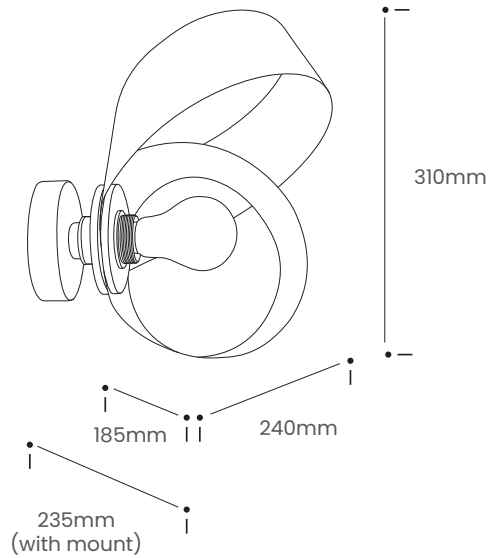

VERSO WALL LIGHT

Product Specification

Tom Raffield

Verso Wall Light

An ornate marriage of balance and light, the Verso Range is an asymmetrical wooden work of art that welcomes a fresh perspective. Forged from the Latin word to 'spin', the sculptural Verso Lighting Range calls back to nature and showcases the gravity defying, swooping motion of falling leaves in the wind.

Looping to create eye-catching asymmetry, the Verso Wall Light is carefully crafted from one continuous length of sustainably sourced FSC timber that soars around the warm glow of an exposed bulb to cast a beautiful blend of light and shadow. The innovative design can be positioned at different angles to create focused lighting within your space, from cosy reading corners and hardworking hallways to calming bedside spaces, its varying form adds playful personality to a wide range of interiors.

Alight your space with art.

Product Type : Wall Light	SKU	Wood types	Dimensions L x W x H (mm)		Weight (kg)	
			Unboxed	Boxed	Unboxed	Boxed
Verso Wall Light	TR-VERS-WL-A	Ash	240 x 185 x 310 240 x 235 x 310 (with mount)	475 x 305 x 475	0.108	
	TR-VERS-WL-O	Oak				
	TR-VERS-WL-W	Walnut				
Materials	Ash	Oak	Walnut	Other materials Birch ply frame		
Wall kit options	Brushed steel rose and bulb holder	Rose: Ø100mm E27 (240v)	Brushed brass rose and bulb holder	Rose: Ø100mm E27 (240v)	Recommended light bulb Max 25W LED	
Care information	Dusting your light regularly and with a light feather duster should keep your light looking clean, otherwise wipe with a damp cloth and remove any moisture with a dry cloth. Gentle furniture polishes can also be used.					
Additional information	<ul style="list-style-type: none"> Suitable for use on 240v circuits. Installation instructions and fixings included. This product must be installed by a qualified electrician. 					