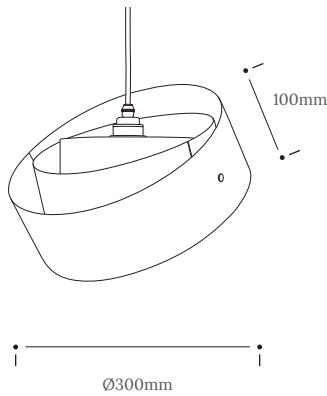

SEMPER PENDANT

Product Specification

Tom Raffield

Semper Pendant Small