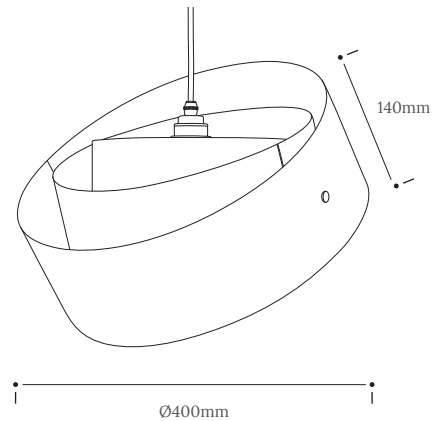

Semper Pendant

Centred around the Latin word for 'always', Semper's shifting form and changeable lighting effects is representative of the seasonal movement and varying light levels of the Sun's path. Inviting change with its tilting layers, Semper caters for multi-tasking modern spaces and passes the curation of home lighting to the hands of the user.

Handcrafted from sustainably sourced FSC oak or walnut wood, the Semper Pendant features a centralised, cylindrical wooden frame secured by a solid brass axis and two rotating outer timber layers. Adaptable and intuitive by design, the versatile Semper Pendant can be positioned to eclipse its bulb by aligning all three layers in a horizontal 'drum' formation for a dramatic downlight, or angled to guide focussed beams of light by tilting each section to release a bright, directional display wherever you need it.

Well suited as a standalone centrepiece, or as a self-curated constellation for greater impact. This clever wooden pendant is available in two sizes and will create a beautiful ambience in hallways, bedrooms and living spaces alike.

Take control. Embrace change. Surprise your space.

Product Type : Pendant Light	SKU	Wood types	Dimensions L x W x H (mm)		Weight (kg)	
			Unboxed	Boxed	Unboxed	Boxed
Semper Pendant Small	TR-SEMP-P-A-SML	Ash	Ø300 x 100	475 x 305 x 475	0.285	
	TR-SEMP-P-O-SML	Oak				
	TR-SEMP-P-W-SML	Walnut				
Semper Pendant	TR-SEMP-P-O	Oak	Ø400 x 140	475 x 305 x 475	0.425	
	TR-SEMP-P-W	Walnut				
Materials	Ash	Oak	Walnut	Other materials Birch ply hanging disk		
Finish	Non-toxic, hard wearing water based varnish - satin					
Wiring kit option : 1	Black ceiling rose and brass bulb holder	Ceiling kit	Flex	Reccomended light bulb		
		Ceiling rose: Ø100mm E27 (240v) / E26 (110v)	Flex colour: black fabric Flex length: 2m (Adjustable)	Max 25W LED		
Wiring kit option : 2	Brushed steel ceiling rose and bulb holder	Ceiling kit	Flex	Reccomended light bulb		
		Ceiling rose: Ø100mm E27 (240v) / E26 (110v)	Flex colour: clear plastic Flex length: 2m or 4m (Adjustable)	Max 25W LED		
Care information	Dusting your light regularly and with a light feather duster should keep your light looking clean, otherwise wipe with a damp cloth and remove any moisture with a dry cloth. Gentle furniture polishes can also be used.					
Additional information	- This light can be used with your existing E27/E26 pendant fitting. Suitable for use on 240v and 110v circuits. - A shade ring adaptor can be supplied so the light can be used on a bayonet (B22) pendant fitting. - Installation instructions included.					

Tom Raffield Ltd, F3 Church View Business Park, Bickland Water Rd, Falmouth TR11 4FZ, UK
tomraffield.com contact@tomraffield.com +44 (0) 1326 722725 #tomraffield @tomraffield

Due to the character of handcrafted natural products, all dimensions are approximate. Wood colour may slightly vary.
All products, prices and leadtimes are correct at time of print and are subject to change without notice.