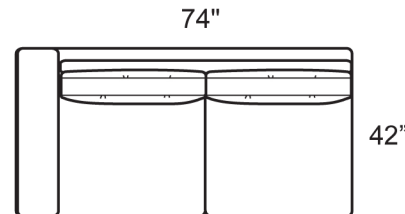

1955-GASB Grand Sofa
1955-GALSB Leather Grand Sofa

1955-LOSB Armless Loveseat

1955-O2SB Large Ottoman

1955-PLSB LAF Apt Sofa

1955-PRSB RAF Apt Sofa

1955-SASB Sofa

1955-SLSB LAF Sofa

1955-SRSB RAF Sofa

Style Information
Overall Height: 32"
Arm Height: 22"
Back Height: 25"
Seat Height: 17"
Seat Depth: 24"
Blend Backs,
Blend/Spring Seats
Not to Scale