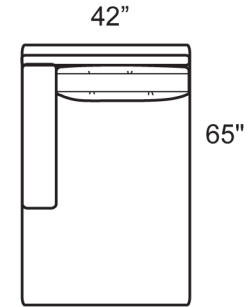

1955-CLSB LAF Chaise