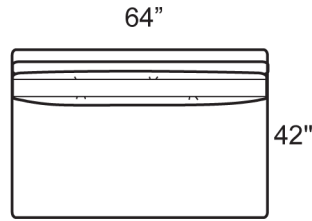

1955-LOSB Armless Loveseat