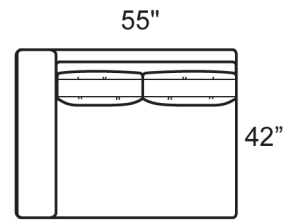

1955-PLSB LAF Apt Sofa