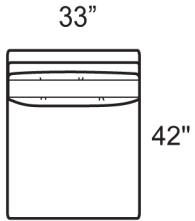

AXEL SERIES

HIGH FASHION
HOME

1955-AOSB Armless Chair