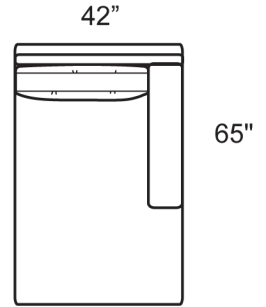

1955-CRSB RAF Chaise