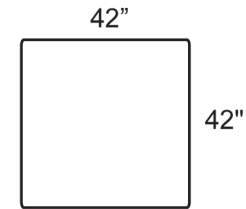

1955-O2SB Large Ottoman