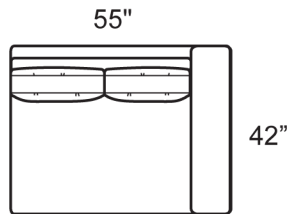

1955-GASB Grand Sofa
1955-GALSB Leather Grand Sofa

1955-LOSB Armless Loveseat

1955-O2SB Large Ottoman

1955-PLSB LAF Apt Sofa

1955-PRSB RAF Apt Sofa

1955-SASB Sofa

1955-SLSB LAF Sofa

1955-SRSB RAF Sofa

Style Information
Overall Height: 32"
Arm Height: 22"
Back Height: 25"
Seat Height: 17"
Seat Depth: 24"
Blend Backs,
Blend/Spring Seats
Not to Scale