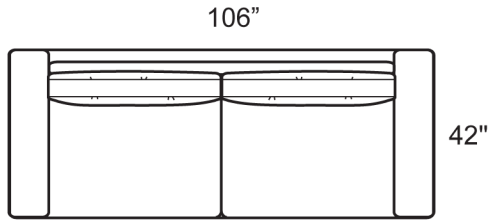

AXEL SERIES

HIGH FASHION
HOME

1955-AOSB Armless Chair

1955-BHSB Bench w/Castors

1955-CASB Chair
1955-CSSB Swivel Chair

1955-CLSB LAF Chaise

1955-CRSB RAF Chaise

1955-EESB Corner

Style Information
Overall Height: 32"
Arm Height: 22"
Back Height: 25"
Seat Height: 17"
Seat Depth: 24"
Blend Backs,
Blend/Spring Seats
Not to Scale