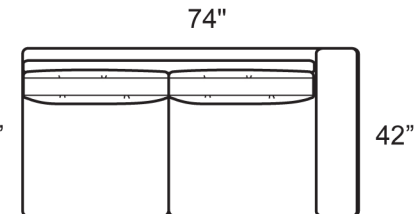

1955-GASB Grand Sofa
1955-GALSB Leather Grand Sofa

1955-LOSB Armless Loveseat

1955-O2SB Large Ottoman

1955-PLSB LAF Apt Sofa

1955-PRSB RAF Apt Sofa

1955-SASB Sofa

1955-SLSB LAF Sofa

1955-SRSB RAF Sofa

Style Information
Overall Height: 32"
Arm Height: 22"
Back Height: 25"
Seat Height: 17"
Seat Depth: 24"
Blend Backs,
Blend/Spring Seats
Not to Scale