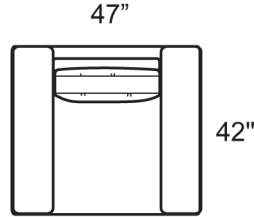

1955-CASB Chair
1955-CSSB Swivel Chair