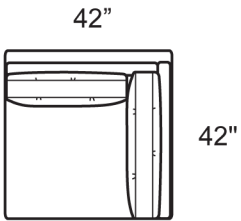

1955-EESB Corner