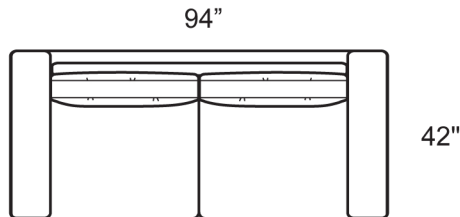

1955-GASB Grand Sofa
1955-GALSB Leather Grand Sofa

1955-LOSB Armless Loveseat

1955-O2SB Large Ottoman

1955-PLSB LAF Apt Sofa

1955-PRSB RAF Apt Sofa

1955-SASB Sofa

1955-SLSB LAF Sofa

1955-SRSB RAF Sofa

Style Information
Overall Height: 32"
Arm Height: 22"
Back Height: 25"
Seat Height: 17"
Seat Depth: 24"
Blend Backs,
Blend/Spring Seats
Not to Scale