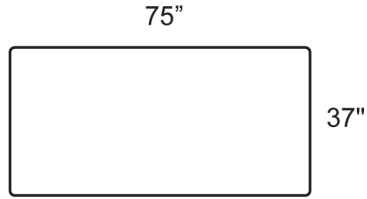

1955-BHSB Bench w/Castors