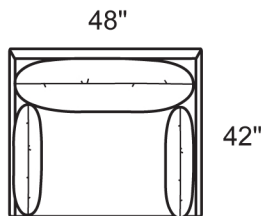

2257-OCB Ottoman
w/Casters (16" Height)
2257-OCLB Leather
Ottoman w/Casters

2257-CS2B Swivel Chair & 1/2
2257-CSL2B Leather Swivel Chair & 1/2
(Cannot be used with sectional pieces)

2257-GAB Grand Sofa
2257-GALB Leather Grand Sofa
(Cannot be used with sectional pieces)

Style Information

Overall Height: 39"
Arm Height: 28"
Back Height: 28"
Seat Height: 16"
Seat Depth: 28"
Feather Blend Seats and Backs
Not to scale