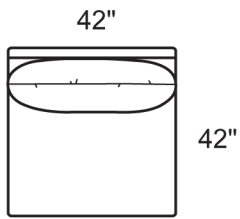

LUKE SERIES

HIGH FASHION
HOME

2257-AOB Armless Chair
2257-AOLB Leather Armless Chair