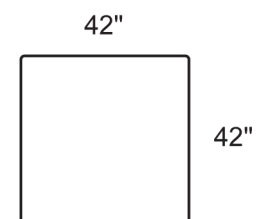

2257-OCB Ottoman
w/Casters (16" Height)
2257-OCLB Leather
Ottoman w/Casters

2257-CS2B Swivel Chair & 1/2
2257-CSL2B Leather Swivel Chair & 1/2
(Cannot be used with sectional pieces)

2257-GAB Grand Sofa
2257-GALB Leather Grand Sofa
(Cannot be used with sectional pieces)

Style Information

Overall Height: 39"
Arm Height: 28"
Back Height: 28"
Seat Height: 16"
Seat Depth: 28"
Feather Blend Seats and Backs
Not to scale