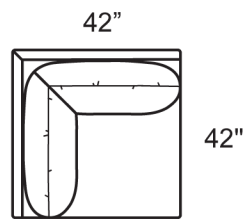

2257-ELB LAF Corner
2257-ELLB Leather LAF Corner