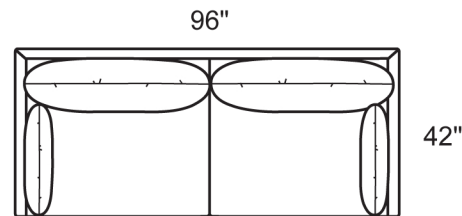

2257-OCB Ottoman
w/Casters (16" Height)
2257-OCLB Leather
Ottoman w/Casters

2257-CS2B Swivel Chair & 1/2
2257-CSL2B Leather Swivel Chair & 1/2
(Cannot be used with sectional pieces)

2257-GAB Grand Sofa
2257-GALB Leather Grand Sofa
(Cannot be used with sectional pieces)

Style Information

Overall Height: 39"
Arm Height: 28"
Back Height: 28"
Seat Height: 16"
Seat Depth: 28"
Feather Blend Seats and Backs
Not to scale