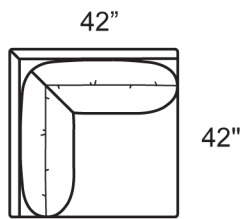

2257-EEB Corner
2257-EELB Leather Corner