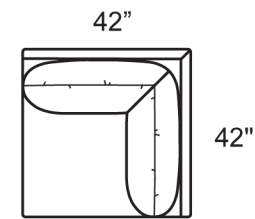

2257-ERB RAF Corner
2257-ERLB RAF Leather Corner