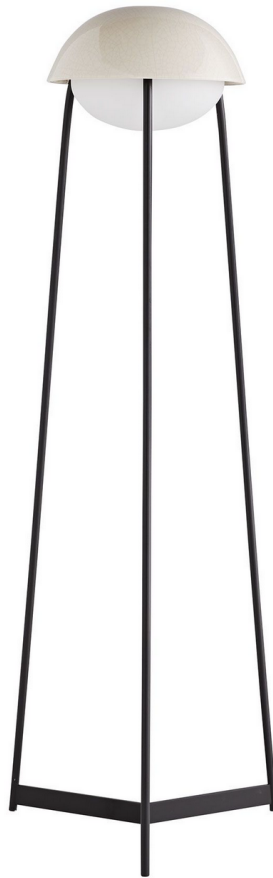

COMERFORD
COLLECTION

GLAZE TABLE LAMP

21.5"L x 21.5"W x 60.5"H (with shade)

Frosted glass opal light nestled within an ivory stained
crackled ceramic bowl shade on top a blackened steel
tripod base

1 x 60W bulbs