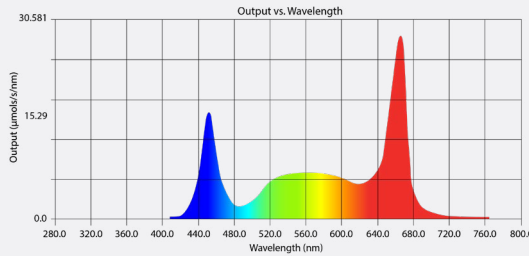

**SOL**  
IQ HORTICULTURAL LIGHTING

**CT 1930e LED**  
GAVITA BY HAWTHORNE

**SPECTRUM**

**DIMMING RANGE**

100% - 6%, Dim to OFF

100% - 10%

**WARRANTY**

5 Year - Unlimited, No Hassle