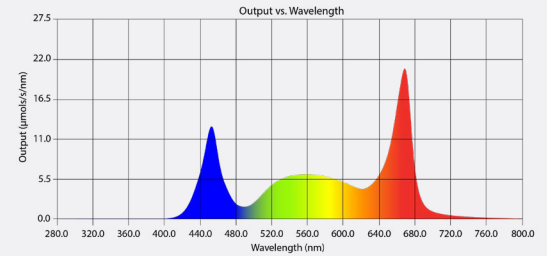

**SOL**  
IQ HORTICULTURAL LIGHTING

**CT 1930e LED**  
GAVITA BY HAWTHORNE

**SPECTRUM**

**DIMMING RANGE**

100% - 6%, Dim to OFF

100% - 10%

**WARRANTY**

5 Year - Unlimited, No Hassle