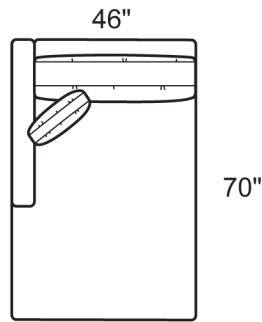

0975-CLB LAF Chaise