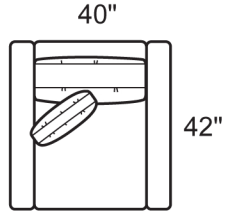

0975-CAB Chair
0975-CSB Swivel Chair