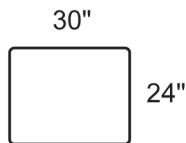

0975-OCB Ottoman with Casters