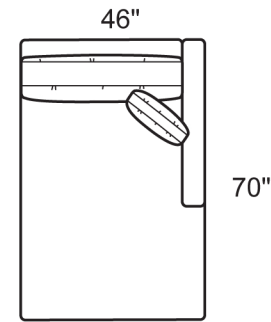

0975-CRB RAF Chaise