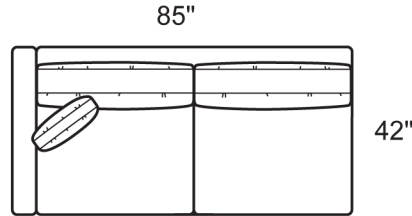

0975-GLB LAF Grand Sofa