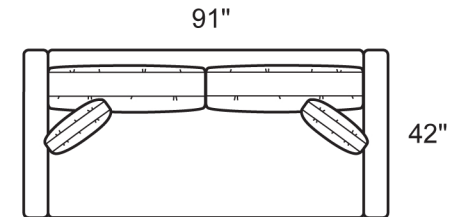

0975-GLB LAF Grand Sofa

0975-GRB RAF Grand Sofa

0975-LOB Armless Loveseat

0975-OCB Ottoman with Casters

0975-PAB Apartment Sofa

0975-QATB Queen Trundle Slp

0975-SAB Sofa

0975-SLB LAF Sofa

0975-SRB RAF Sofa

**Style Information**

Arm Height: 26"  
Back Height: 26"  
Seat Height: 17"  
Seat Depth: 24"  
Blend Down Seats  
18" Top Stitched  
Boxed Pillows  
Not to scale

**QATB Information**

Arm Height: 27"  
Back Height: 27"  
Seat Height: 17"  
Seat Depth: 23"  
Blend Down Seats  
18" Top Stitched  
Boxed Pillows  
Not to scale