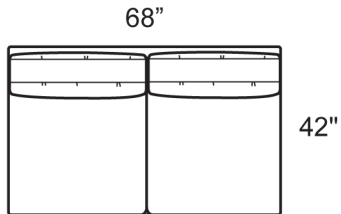

0975-LOB Armless Loveseat