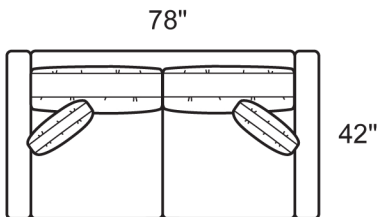

0975-GLB LAF Grand Sofa

0975-GRB RAF Grand Sofa

0975-LOB Armless Loveseat

0975-OCB Ottoman with Casters

0975-PAB Apartment Sofa

0975-QATB Queen Trundle Slp

0975-SAB Sofa

0975-SLB LAF Sofa

0975-SRB RAF Sofa

**Style Information**

Arm Height: 26"  
Back Height: 26"  
Seat Height: 17"  
Seat Depth: 24"  
Blend Down Seats  
18" Top Stitched  
Boxed Pillows  
Not to scale

**QATB Information**

Arm Height: 27"  
Back Height: 27"  
Seat Height: 17"  
Seat Depth: 23"  
Blend Down Seats  
18" Top Stitched  
Boxed Pillows  
Not to scale