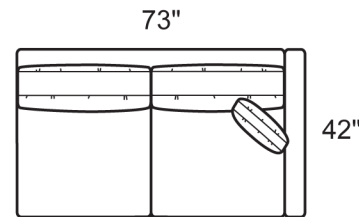

0975-GLB LAF Grand Sofa

0975-GRB RAF Grand Sofa

0975-LOB Armless Loveseat

0975-OCB Ottoman with Casters

0975-PAB Apartment Sofa

0975-QATB Queen Trundle Slp

0975-SAB Sofa

0975-SLB LAF Sofa

0975-SRB RAF Sofa

**Style Information**

Arm Height: 26"  
Back Height: 26"  
Seat Height: 17"  
Seat Depth: 24"  
Blend Down Seats  
18" Top Stitched  
Boxed Pillows  
Not to scale

**QATB Information**

Arm Height: 27"  
Back Height: 27"  
Seat Height: 17"  
Seat Depth: 23"  
Blend Down Seats  
18" Top Stitched  
Boxed Pillows  
Not to scale