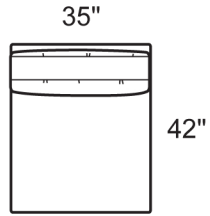

MILLER SERIES

HIGH FASHION
HOME

0975-AOB Armless Chair