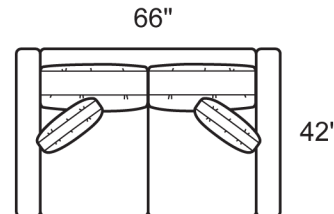

0975-GLB LAF Grand Sofa

0975-GRB RAF Grand Sofa

0975-LOB Armless Loveseat

0975-OCB Ottoman with Casters

0975-PAB Apartment Sofa

0975-QATB Queen Trundle Slp

0975-SAB Sofa

0975-SLB LAF Sofa

0975-SRB RAF Sofa

**Style Information**

Arm Height: 26"  
Back Height: 26"  
Seat Height: 17"  
Seat Depth: 24"  
Blend Down Seats  
18" Top Stitched  
Boxed Pillows  
Not to scale

**QATB Information**

Arm Height: 27"  
Back Height: 27"  
Seat Height: 17"  
Seat Depth: 23"  
Blend Down Seats  
18" Top Stitched  
Boxed Pillows  
Not to scale