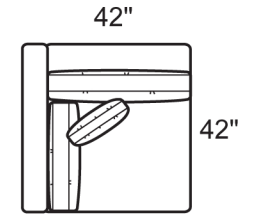

0975-EEB Corner