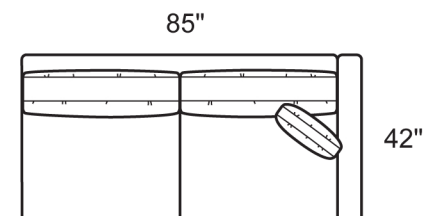

0975-GRB RAF Grand Sofa