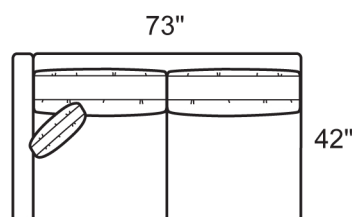

0975-GLB LAF Grand Sofa

0975-GRB RAF Grand Sofa

0975-LOB Armless Loveseat

0975-OCB Ottoman with Casters

0975-PAB Apartment Sofa

0975-QATB Queen Trundle Slp

0975-SAB Sofa

0975-SLB LAF Sofa

0975-SRB RAF Sofa

**Style Information**

Arm Height: 26"  
Back Height: 26"  
Seat Height: 17"  
Seat Depth: 24"  
Blend Down Seats  
18" Top Stitched  
Boxed Pillows  
Not to scale

**QATB Information**

Arm Height: 27"  
Back Height: 27"  
Seat Height: 17"  
Seat Depth: 23"  
Blend Down Seats  
18" Top Stitched  
Boxed Pillows  
Not to scale