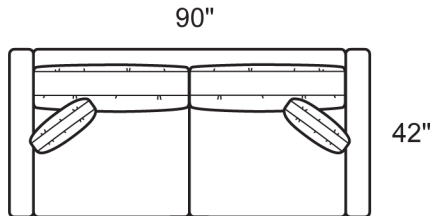

0975-GAB Grand Sofa