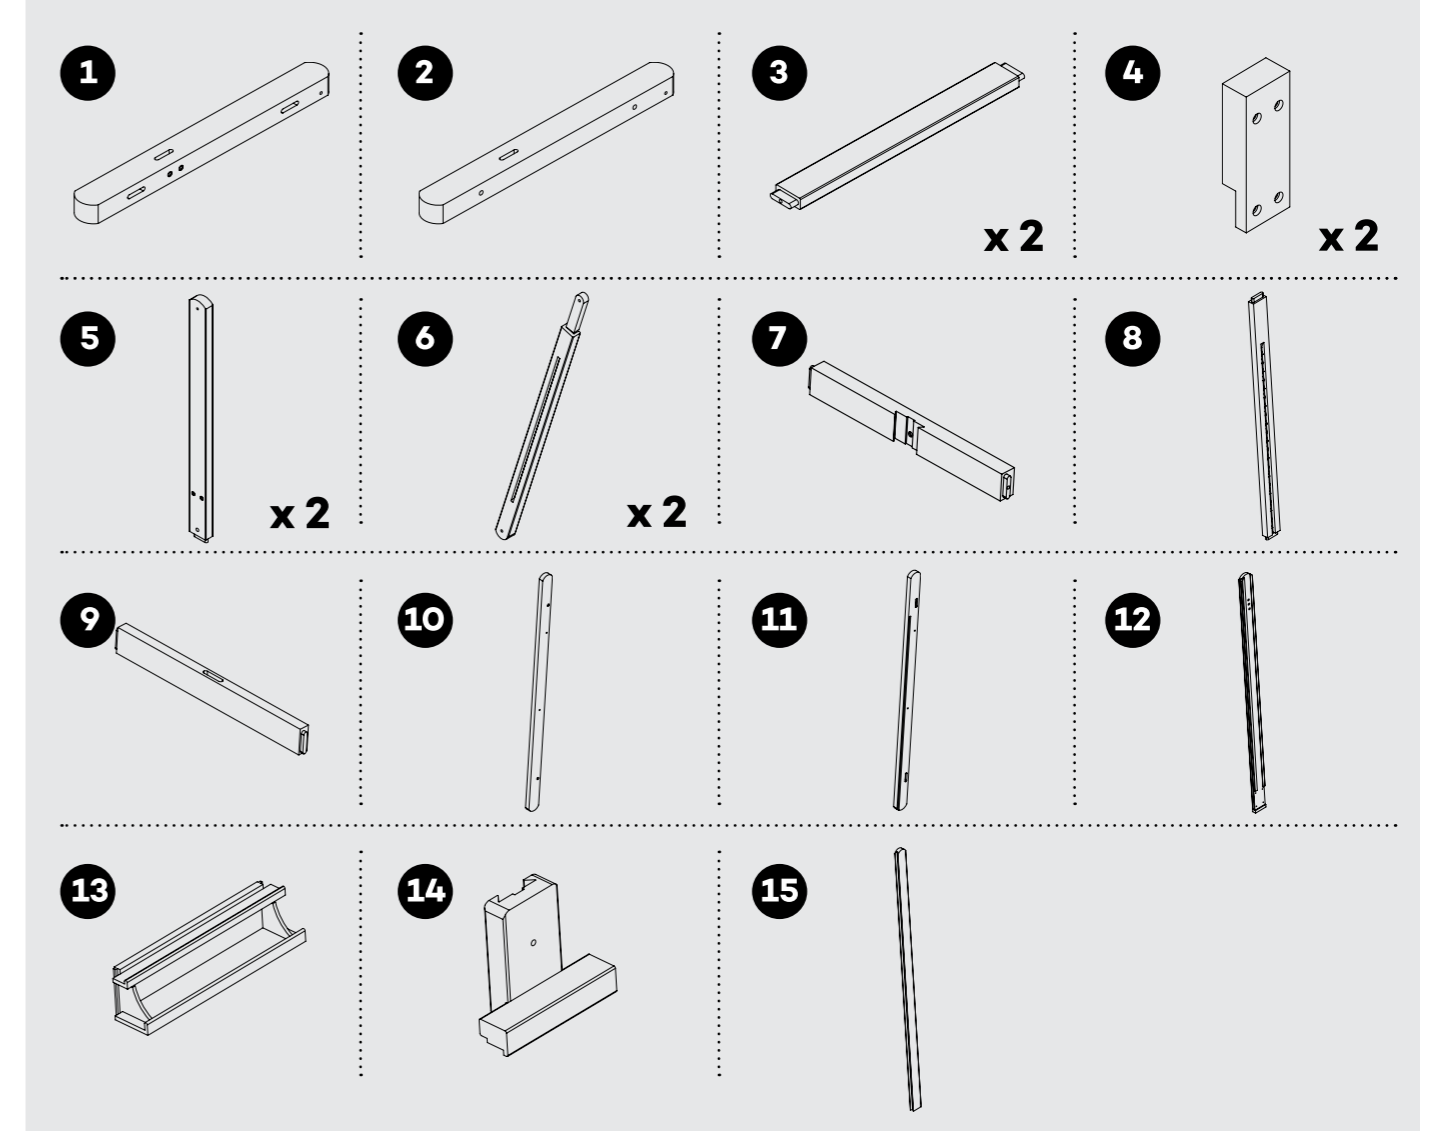

Components | Composants | Componentes