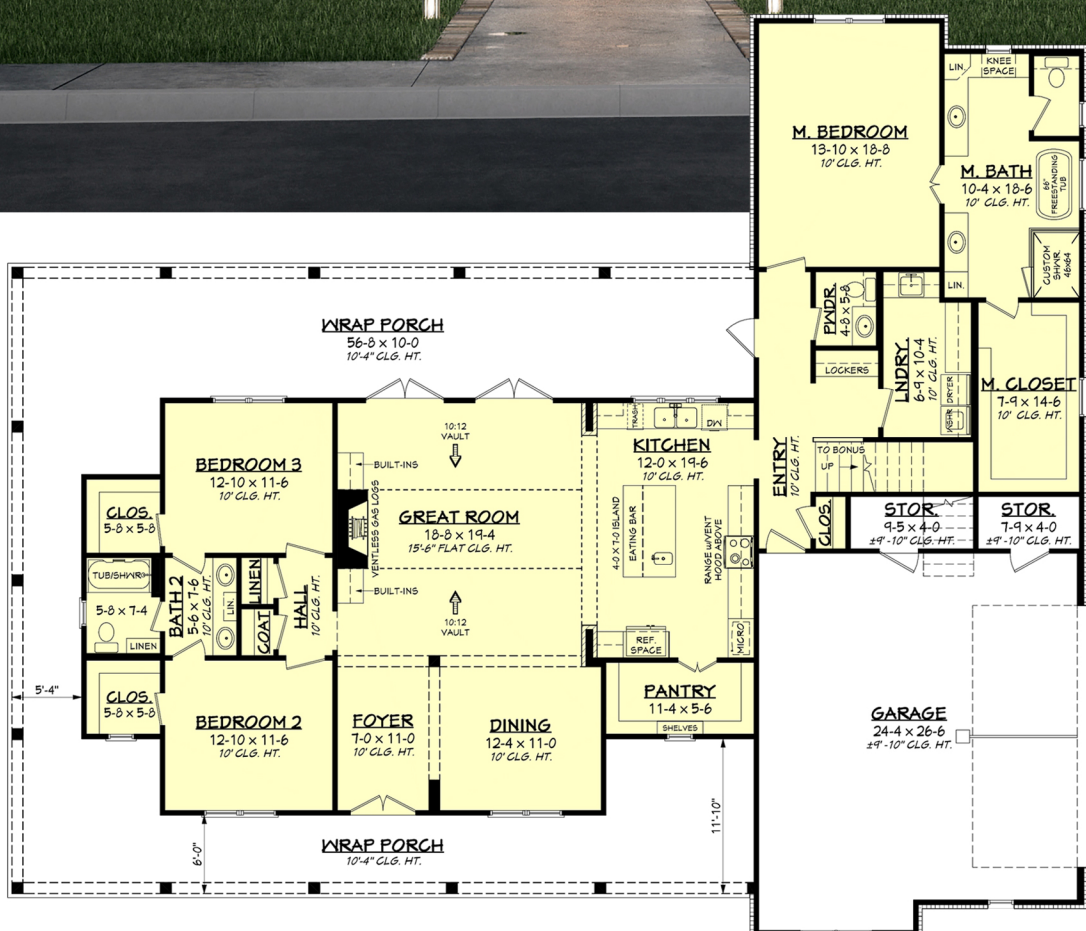

Designing Homes
HOUSE PLAN ZONE
 Building Relationships

Floor Plan

Bonus Floor Plan

Harrison House Plan

2428

- 🏠 2428 Sq Ft.
- 🏠 1.5 Stories
- 🛏 3 Bedrooms
- 📏 81-10 Width
- 🚿 2.5 Bathrooms
- 📏 70-0 Depth

Phone: 601.336.3254 sales@hpzplans.com

<https://hpzplans.com/products/harrison-house-plan>