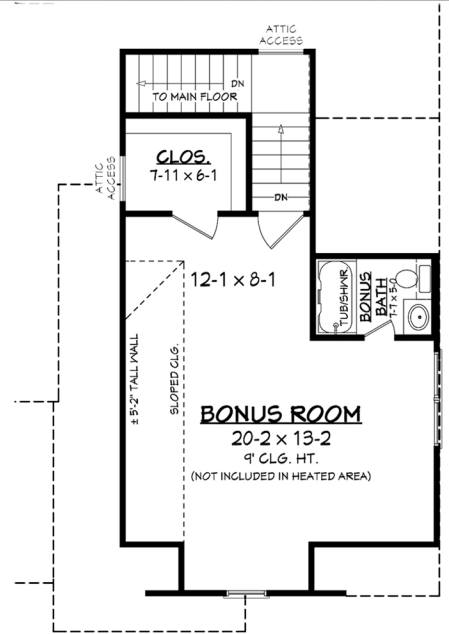

Designing Homes
HOUSE PLAN ZONE
 Building Relationships

Floor Plan

Bonus Floor Plan

Harrison House Plan

2428

- 🏠 2428 Sq Ft.
- 🏠 1.5 Stories
- 🛏 3 Bedrooms
- 📏 81-10 Width
- 🚿 2.5 Bathrooms
- 📏 70-0 Depth

Phone: 601.336.3254 sales@hpzplans.com

<https://hpzplans.com/products/harrison-house-plan>