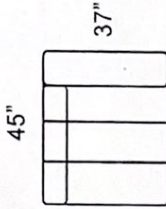

2340-SERIES

05/2023

2340-AO Armless Chair
 2340-AOL Lth Armless Chair
 2340-AS Armless Swivel Chair
 2340-ASL Lth Armless Swivel Chair

2340-O2 Large Ottoman
 2340-O2L Lth Large Ottoman

2340-EL LAF Chair

2340-ER RAF Chair

2340-SA Sofa
 2340-SAL Lth Sofa

2340-SL LAF Sofa

2340-SR RAF Sofa

2340-SO Armless Sofa

2340-WE Wedge

Style Information
 Overall Height: 29"
 Arm Height: 22"
 Back Height: 29"
 Seat Height: 15"
 Seat Depth: 22"