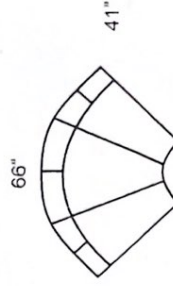

2340-SA Sofa
 2340-SAL Lth Sofa

2340-SL LAF Sofa

2340-SR RAF Sofa

2340-SO Armless Sofa

2340-WE Wedge

Style Information
 Overall Height: 29"
 Arm Height: 22"
 Back Height: 29"
 Seat Height: 15"
 Seat Depth: 22"