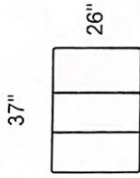

2340-SERIES

05/2023

2340-AO Armless Chair
 2340-AOL Lth Armless Chair
 2340-AS Armless Swivel Chair
 2340-ASL Lth Armless Swivel Chair

2340-O2 Large Ottoman
 2340-O2L Lth Large Ottoman

2340-EL LAF Chair

2340-ER RAF Chair

2340-SA Sofa
 2340-SAL Lth Sofa

2340-SL LAF Sofa

2340-SR RAF Sofa

2340-SO Armless Sofa

2340-WE Wedge

Style Information
 Overall Height: 29"
 Arm Height: 22"
 Back Height: 29"
 Seat Height: 15"
 Seat Depth: 22"