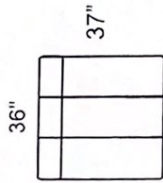

2340-SERIES

05/2023

2340-AO Armless Chair
 2340-AOL Lth Armless Chair
 2340-AS Armless Swivel Chair
 2340-ASL Lth Armless Swivel Chair

2340-O2 Large Ottoman
 2340-O2L Lth Large Ottoman

2340-EL LAF Chair

2340-ER RAF Chair

2340-SA Sofa
 2340-SAL Lth Sofa

2340-SL LAF Sofa

2340-SR RAF Sofa

2340-SO Armless Sofa

2340-WE Wedge

Style Information
 Overall Height: 29"
 Arm Height: 22"
 Back Height: 29"
 Seat Height: 15"
 Seat Depth: 22"