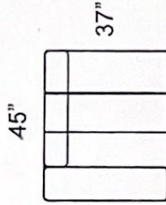

2340-SERIES

05/2023

2340-AO Armless Chair
 2340-AOL Lth Armless Chair
 2340-AS Armless Swivel Chair
 2340-ASL Lth Armless Swivel Chair

2340-O2 Large Ottoman
 2340-O2L Lth Large Ottoman

2340-EL LAF Chair

2340-ER RAF Chair

2340-SA Sofa
 2340-SAL Lth Sofa

2340-SL LAF Sofa

2340-SR RAF Sofa

2340-SO Armless Sofa

2340-WE Wedge

Style Information
 Overall Height: 29"
 Arm Height: 22"
 Back Height: 29"
 Seat Height: 15"
 Seat Depth: 22"