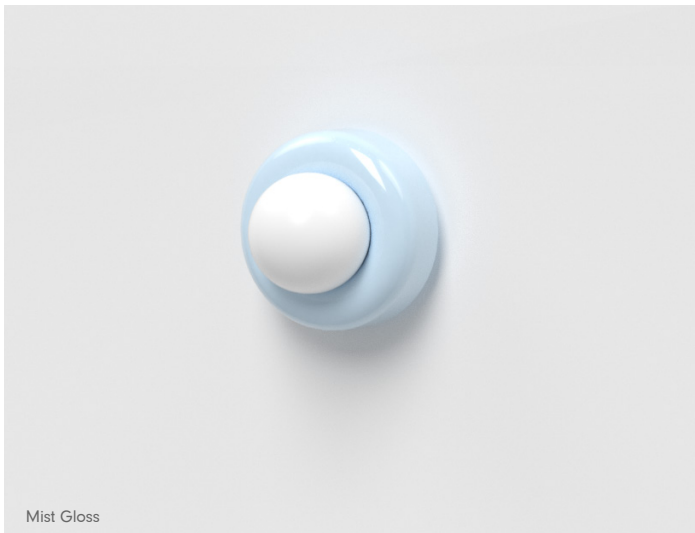

Wall Light

NL19

Measurements	Weight	2kg/4.4lbs
	Dimension	190 x 150mm/7 x 6"
Fitting	Type	1 x G9 LED
	Wattage	2.5 LED
	Temp	3000K Soft White
	Lumens (Bulb)	200lm
	CRI	>80
	Avg Lifetime	25,000H
	IP Rating	IP44
Power	Input	230-240v 50Hz
	Dimmable	No