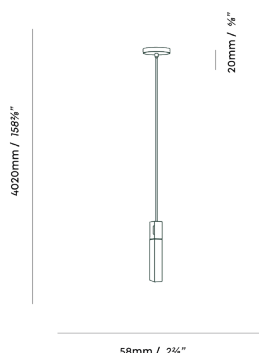

# UK/EU BASALT SINGLE PENDANT IN BRASS

tala®

SKU: BSALT-I-SET-SGL-PD-01-EU

FINISH: BRASS

## FIXTURE - PHYSICAL

Pendant dimension:	L 58mm x W 58mm x H 75mm
Ceiling rose dimension:	L 130mm x W 130mm x H 25mm
Cable length:	4m
Materials:	Brass
Finish:	Brass
Weight:	988g
IP rating:	IP20 - Suitable for dry location
Base:	E27

## BULB

Bulb dimension:	L 55mm x H 219mm
Glass shape:	T55*
Materials:	Glass and nickel
Glass finish:	Frosted
Weight:	146g
Max. working temp.:	40 °C
IP rating:	IP54
Power:	5W
Current:	0.02 A
Voltage:	220-240V~
Frequency:	50/60Hz
Base:	E27

## ILLUMINATION PER BULB

CCT:	2200K
Lumens:	250 lm
Incand equiv:	25 W
Flicker:	<5%
Beam angle:	360°
Light source:	LED
CRI:	95Ra
R9:	70
TM30-Rg:	100
TM30-Rf:	90

**WARRANTY** 2 years

**EAN** 5060400156429

Tala Energy Ltd. 25b Vyner Street,  
London, E2 9DG, United Kingdom