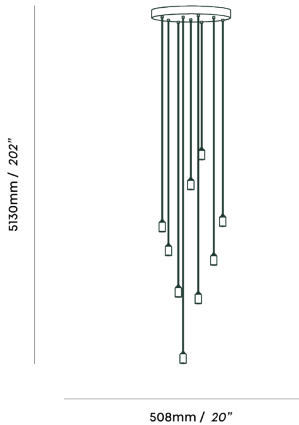

UK/EU ALUMINA NINE PENDANT IN CHALK

tala®

SKU: CP-CHK-LRG-ALM-01-EU

FINISH: CHALK

FIXTURE - PHYSICAL

Pendant dimension:	L 50mm x W 50mm x H 93mm
Ceiling rose dimension:	L 508mm x W 508mm x H 50mm
Cable length:	5m
Number of bulbs:	9
Materials:	Powder coated aluminium, steel
Finish:	Chalk
Weight:	10.4kg
IP rating:	IP20 - Suitable for dry locations
Base:	E27

FIXTURE - ELECTRICAL

Power:	72W
Voltage:	220-240V~
Frequency:	50/60Hz

WARRANTY 2 years

EAN 5060915711298

Tala Energy Ltd. 25b Vyner Street,
London, E2 9DG, United Kingdom

Tala Europe B.V. Bertus Aafjeshove 40
Nieuwegein 3437 JN