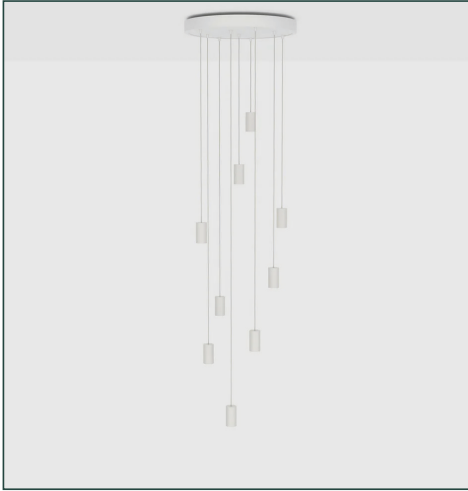

UK/EU ALUMINA NINE PENDANT IN CHALK

tala®

SKU: CP-CHK-LRG-ALM-01-EU

FINISH: CHALK

FIXTURE - PHYSICAL

Pendant dimension:	L 50mm x W 50mm x H 93mm
Ceiling rose dimension:	L 508mm x W 508mm x H 50mm
Cable length:	5m
Number of bulbs:	9
Materials:	Powder coated aluminium, steel
Finish:	Chalk
Weight:	10.4kg
IP rating:	IP20 - Suitable for dry locations
Base:	E27