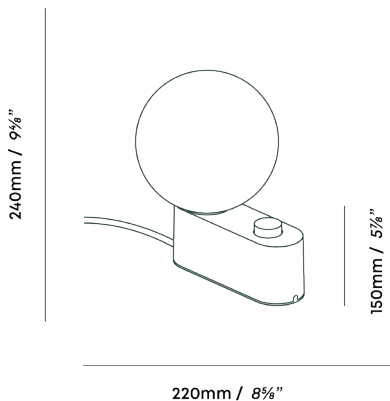

UK/EU ALUMINA LAMP IN CHARCOAL

tala®

SKU: ALM-SPHR-IV-CHR-TBL-01-EU

FINISH: CHARCOAL

FIXTURE - PHYSICAL

Total dimension:	L 220mm x W 150mm x H 240mm
Cable length:	3m
Materials:	Powder coated aluminium
Finish:	Charcoal
Weight:	766g
IP rating:	IP20 - Suitable for dry locations
Base:	E27

FIXTURE - ELECTRICAL

Power:	25W
Voltage:	220-240V
Frequency:	50/60Hz

BULB

Bulb dimension:	L 150mm x H 190mm
Glass shape:	G150
Materials:	Glass and nickel
Glass finish:	Matte White
Weight:	196g
Max. working temp.:	40 °C
IP rating:	IP54
Power:	8W
Current:	0.04A
Voltage:	220-240V~
Frequency:	50/60Hz
Base:	E27

ILLUMINATION PER BULB

CCT:	2000-2800K
Lumens:	680lm
Incand equiv:	53W
Flicker:	<5%
Beam angle:	360°
Light source:	LED
CRI:	95Ra
R9:	70
TM30-Rg:	100
TM30-Rf:	90

WARRANTY 2 years

EAN 5060400157587

Tala Energy Ltd. 25b Vyner Street,
London, E2 9DG, United Kingdom