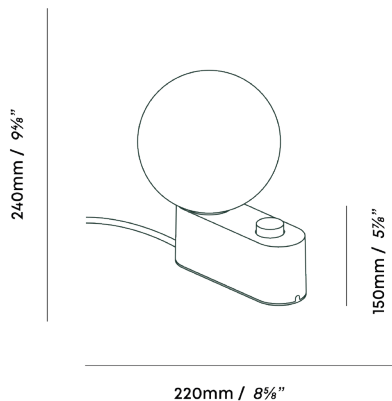

# UK/EU ALUMINA LAMP IN BLOSSOM

tala®

SKU: ALM-SPHR-IV-BLS-TBL-01-EU

FINISH: BLOSSOM

## FIXTURE - PHYSICAL

Total dimension:	L 220mm x W 150mm x H 240mm
Cable length:	3m
Materials:	Powder coated aluminium
Finish:	Blossom
Weight:	766g
IP rating:	IP20 - Suitable for dry locations
Base:	E27

## BULB

Bulb dimension:	L 150mm x H 190mm
Glass shape:	G150
Materials:	Glass and nickel
Glass finish:	Matte White
Weight:	196g
Max. working temp.:	40 °C
IP rating:	IP54
Power:	8W
Current:	0.04A
Voltage:	220-240V~
Frequency:	50/60Hz
Base:	E27