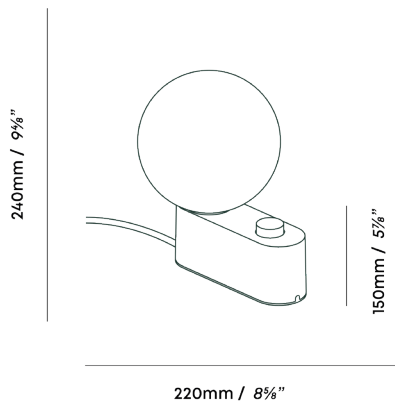

UK/EU ALUMINA LAMP IN SAPPHIRE

tala®

SKU: ALM-SPHR-IV-SAP-TBL-01-EU

FINISH: SAPPHIRE

FIXTURE - PHYSICAL

Total dimension:	L 220mm x W 150mm x H 240mm
Cable length:	3m
Materials:	Powder coated aluminium
Finish:	Sapphire
Weight:	766g
IP rating:	IP20 - Suitable for dry locations
Base:	E27

FIXTURE - ELECTRICAL

Power:	25W
Voltage:	220-240V
Frequency:	50/60Hz

BULB

Bulb dimension:	L 150mm x H 190mm
Glass shape:	G150
Materials:	Glass and nickel
Glass finish:	Matte White
Weight:	196g
Max. working temp.:	40 °C
IP rating:	IP54
Power:	8W
Current:	0.04 A
Voltage:	220-240V~
Frequency:	50/60Hz
Base:	E27

ILLUMINATION PER BULB

CCT:	2000-2800K
Lumens:	680lm
Incand equiv:	53W
Flicker:	<5%
Beam angle:	360°
Light source:	LED
CRI:	95Ra
R9:	70
TM30-Rg:	100
TM30-Rf:	90

WARRANTY 2 years

EAN 5060400158430

Tala Energy Ltd. 25b Vyner Street,
London, E2 9DG, United Kingdom